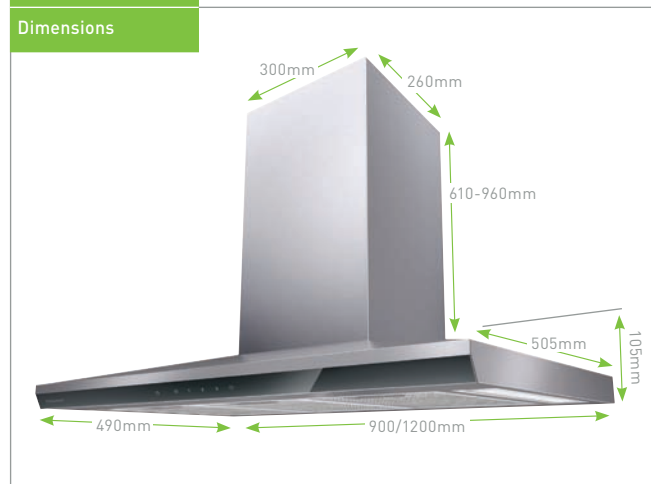

Extraction	Gross Airflow: Up to 1048m³ per hour extraction power.* Net Airflow: Up to 840m³ per hour extraction power. *The airflow figures are calculated to the IEC61591 standard and includes a 10% tolerance due to motor performance variations.
Finish	Stainless steel and glass.
Lighting	Fluorescent lighting.
Filter	Multi-layered micromesh. Dishwasher safe.
Decibel rating	Speed 1: 51.4 dB. Speed 2: 58.7 dB. Speed 3: 63.9 dB.
Ducting	Round 150mm ducting outlet. Recirculation option available.
Charcoal Filter Code	2514: 3 pack (900 model) 2515: 3 pack (1200 model)
Chimney Extensions (fits both models)	1761: 3048mm/10ft 1762: 3658mm/12ft
Safety	Automatic shut off if flames are detected. Fire retardant plastic parts.
Models	RWB3CF9SS: 900 model RWB3CF12SS: 1200 model

See Wall Canopy Operation and Installation instructions on our website for further information on ducting and recirculation.