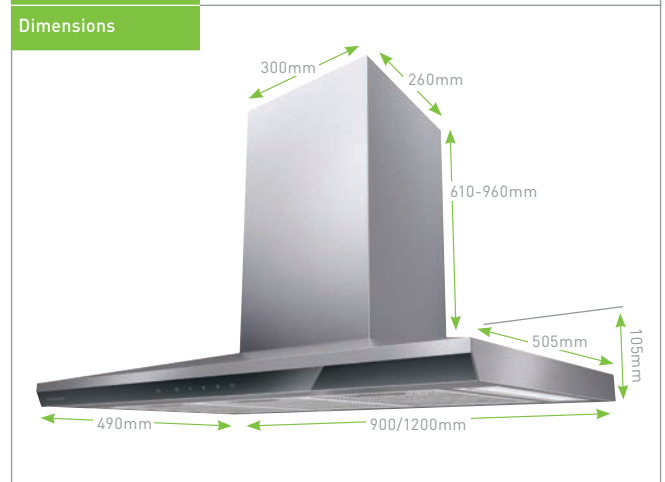

Extraction	Gross Airflow: Up to 1048m³ per hour extraction power.* Net Airflow: Up to 840m³ per hour extraction power. *The airflow figures are calculated to the IEC61591 standard and includes a 10% tolerance due to motor performance variations.
Finish	Stainless steel and glass.
Lighting	Fluorescent lighting.
Filter	Multi-layered micromesh. Dishwasher safe.
Decibel rating	Speed 1: 51.4 dB. Speed 2: 58.7 dB. Speed 3: 63.9 dB.
Ducting	Round 150mm ducting outlet. Recirculation option available.
Charcoal Filter Code	2514: 3 pack (900 model) 2515: 3 pack (1200 model)
Chimney Extensions (fits both models)	1761: 3048mm/10ft 1762: 3658mm/12ft
Safety	Automatic shut off if flames are detected. Fire retardant plastic parts.
Models	RWB3CF9SS: 900 model RWB3CF12SS: 1200 model