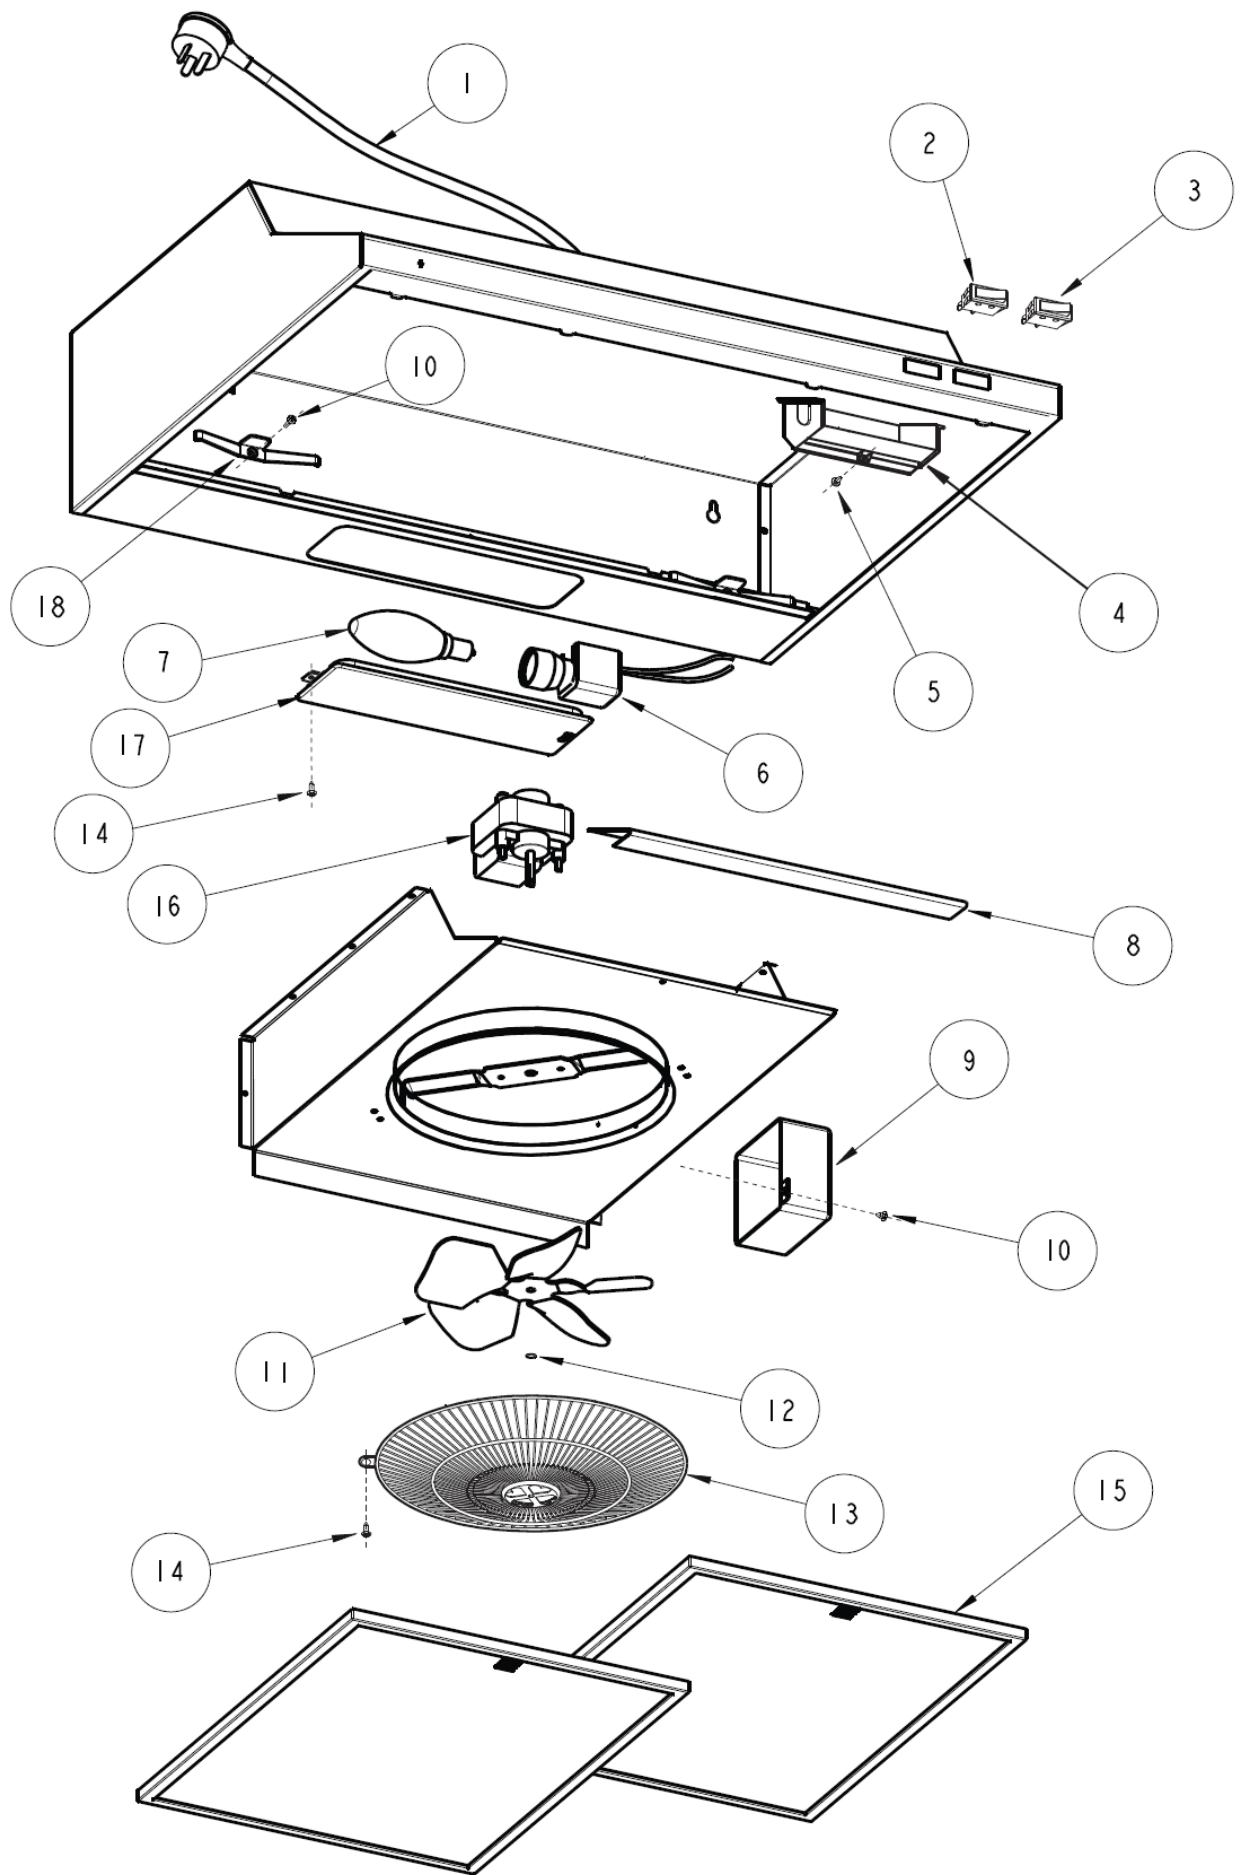

SERVICE MANUAL

 Robinhood ALTO

RA61/91WH
RA61/91SS

SPARE PARTS

ITEM	DESCRIPTION	PART No.			
		RA61WH	RA91WH	RA61SS	RA91SS
1	Power Cord	103821			
2	Light Switch	115015		115017	
3	Fan Switch	115016		115018	
4	Switch Box	115000			
5	Screw - Switch Box	115001			
6	Light Socket Assembly	115002			
7	Bulb	115003			
8	Recirculation Vent Cover	103576WH			
9	Electric cover	115008			
10	Screw - Electric Cover, Vent Cover, Spring Clip	115010			
11	Fan Blade	102283			
12	E-Clip	999084			
13	Finger Guard	115006			
14	Screw - Finger Guard, Diffuser	115005			
15	Filter Std	115007	115012	115007	115007
	Filter Charcoal	2534	2535*	2534	2534#
	# 2534 Packs of 2 filters, require two packs of 2 for RA91SS * 2535 Pack of three filters for RA91WH only				
16	Motor - 2 speed with nuts and washers	103673			
17	Diffuser	115004			
18	Spring Clip - Filter	115009			

WIRING DIAGRAM