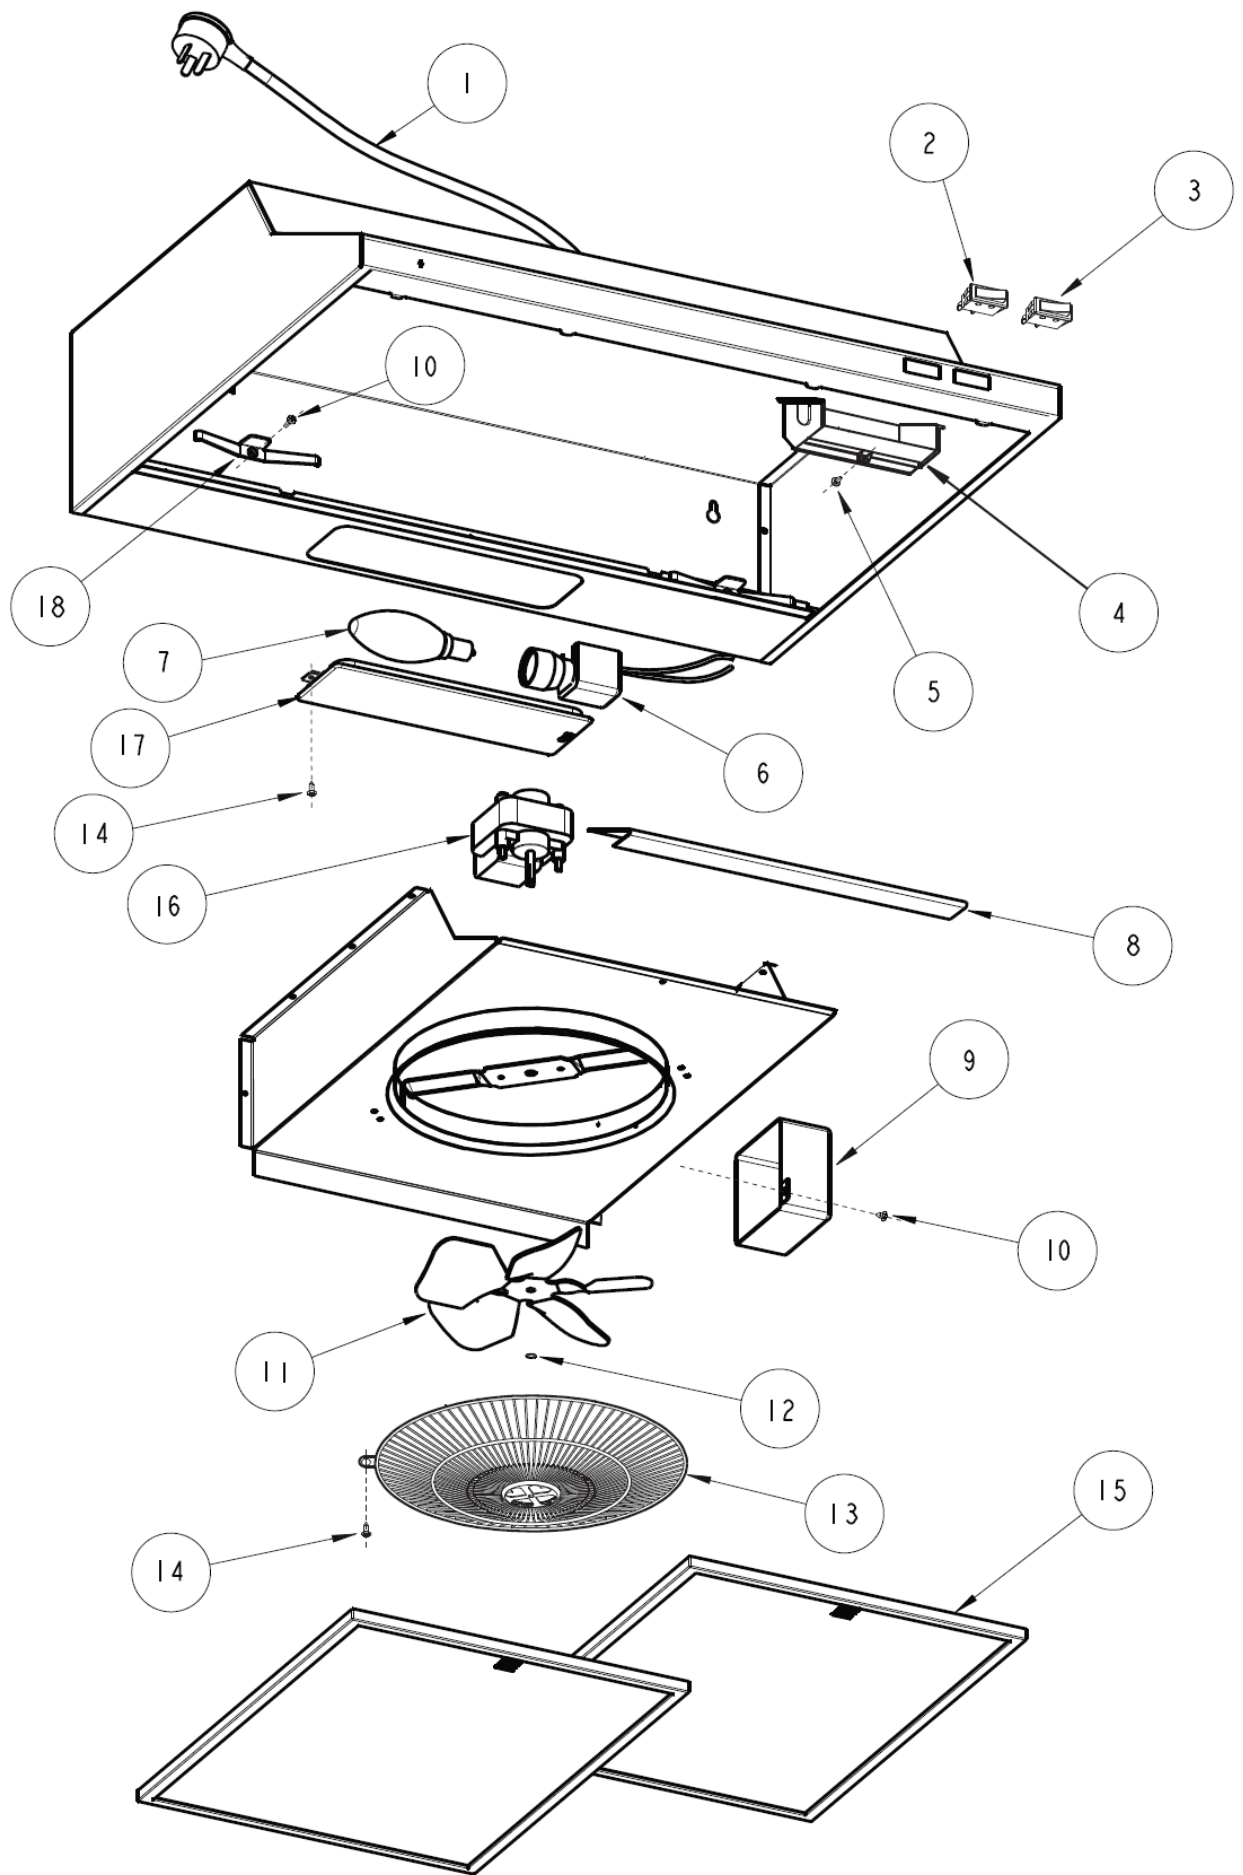

SERVICE MANUAL

 Robinhood ALTO

RA61/91WH
RA61/91SS

SPARE PARTS

| ITEM | DESCRIPTION | PART No. | | | |
|------|--|----------|--------|--------|--------|
| | | RA61WH | RA91WH | RA61SS | RA91SS |
| 1 | Power Cord | 103821 | | | |
| 2 | Light Switch | 115015 | | 115017 | |
| 3 | Fan Switch | 115016 | | 115018 | |
| 4 | Switch Box | 115000 | | | |
| 5 | Screw - Switch Box | 115001 | | | |
| 6 | Light Socket Assembly | 115002 | | | |
| 7 | Bulb | 115003 | | | |
| 8 | Recirculation Vent Cover | 103576WH | | | |
| 9 | Electric cover | 115008 | | | |
| 10 | Screw - Electric Cover, Vent Cover, Spring Clip | 115010 | | | |
| 11 | Fan Blade | 102283 | | | |
| 12 | E-Clip | 999084 | | | |
| 13 | Finger Guard | 115006 | | | |
| 14 | Screw - Finger Guard, Diffuser | 115005 | | | |
| 15 | Filter Std | 115007 | 115012 | 115007 | 115007 |
| | Filter Charcoal | 2534 | 2535* | 2534 | 2534# |
| | # 2534 Packs of 2 filters, require two packs of 2 for RA91SS * 2535 Pack of three filters for RA91WH only | | | | |
| 16 | Motor - 2 speed with nuts and washers | 103673 | | | |
| 17 | Diffuser | 115004 | | | |
| 18 | Spring Clip - Filter | 115009 | | | |

WIRING DIAGRAM