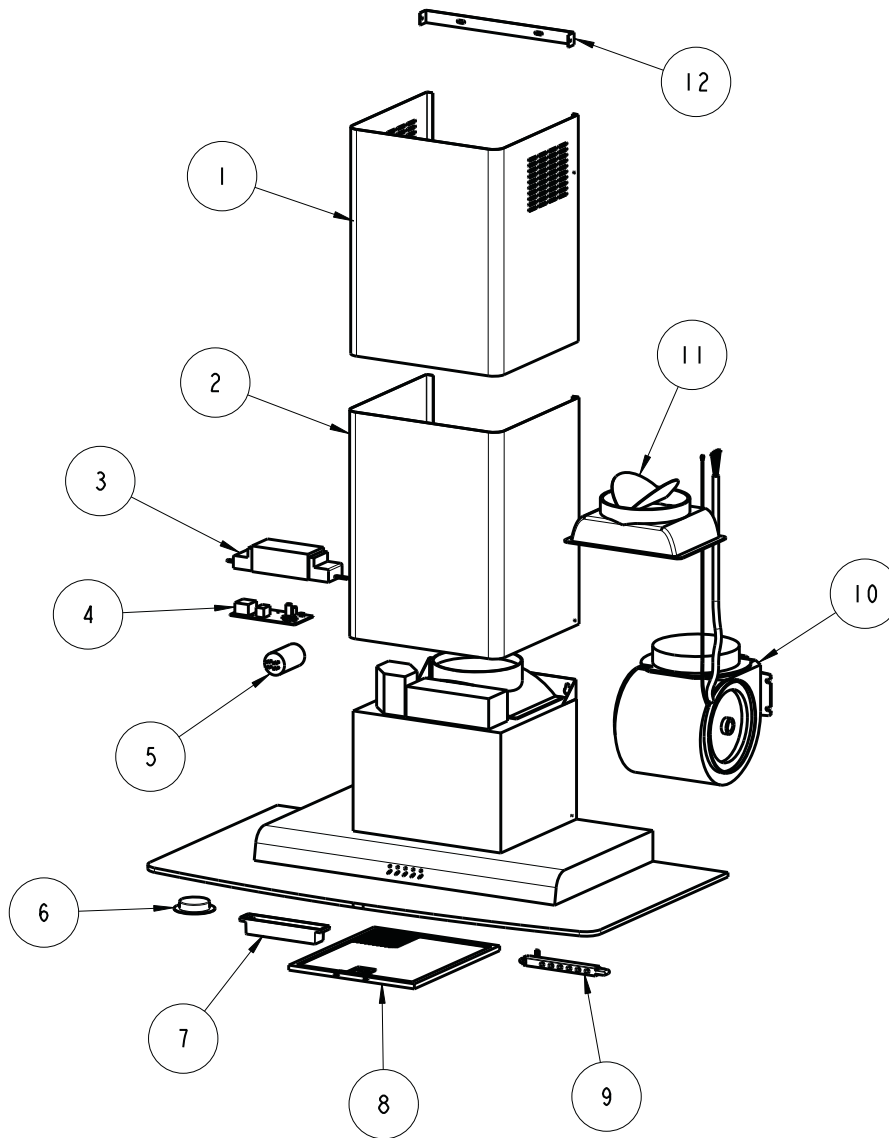

## CANOPY RANGE HOOD

PIATTO - Wall  
**RHCP9G**

APPROVED  
ISSUE: C  
ECN 07 033

Page 1 of 3

Product may vary  
from photograph

# RHCP9G PIATTO Wall

PIATTO WALL - RHCP9G						NS=NOT SHOWN
1	UPPER CHIMNEY	114343	7	OIL CAPTURE CUP	114321	
NS	UPPER CHIMNEY EXTENSION	2193	8	ALUMINIUM FILTER	114311	
2	LOWER CHIMNEY	114342	NS	CHARCOAL FILTER	2517	
NS	LOWER CHIMNEY EXTENSION	2192	9	SWITCH	114316	
3	TRANSFORMER (20W)	114315	10	MOTOR	114320	
4	PRINTED CIRCUIT BOARD	114317	11	DUCT ADAPTOR	114325	
5	CAPACITOR	114327	12	CHIMNEY BRACKET	114322	
6	LAMP ASSEMBLY (10W)	114323	NS	INSTALLATION KIT	114326	
NS	BULB ONLY (10W)	114313				