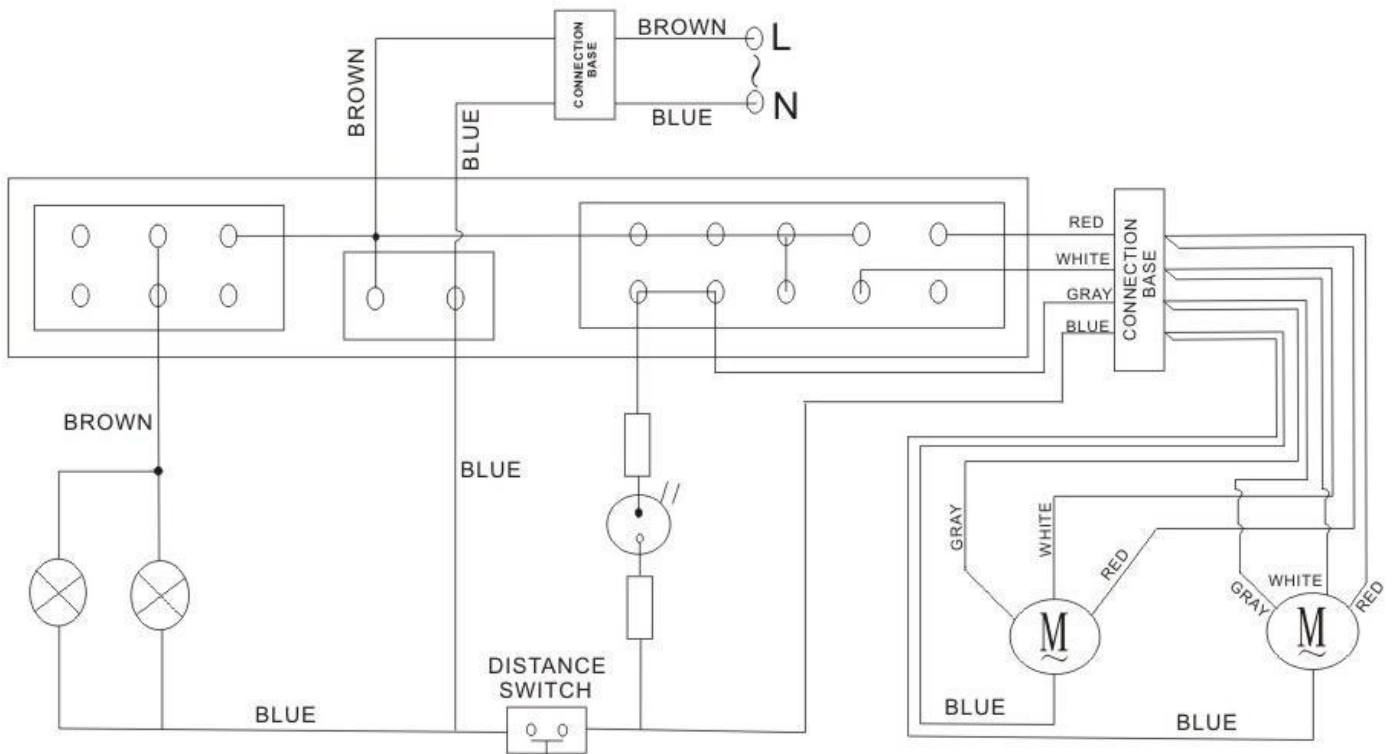

RTA3CI6WH Wiring Diagram

New Zealand

Parbury Building Products (NZ)
Telephone: 0800 760 667
Facsimile: 0800 276 246
Email: enquiries@robinhood.co.nz
www.robinhood.co.nz

Australia

Parbury Pty Ltd
(ABN 83 004 568 138)
Telephone: 1800 648 556
Facsimile: 1800 628 577
Email: enquiries@robinhood.com.au
www.robinhood.com.au