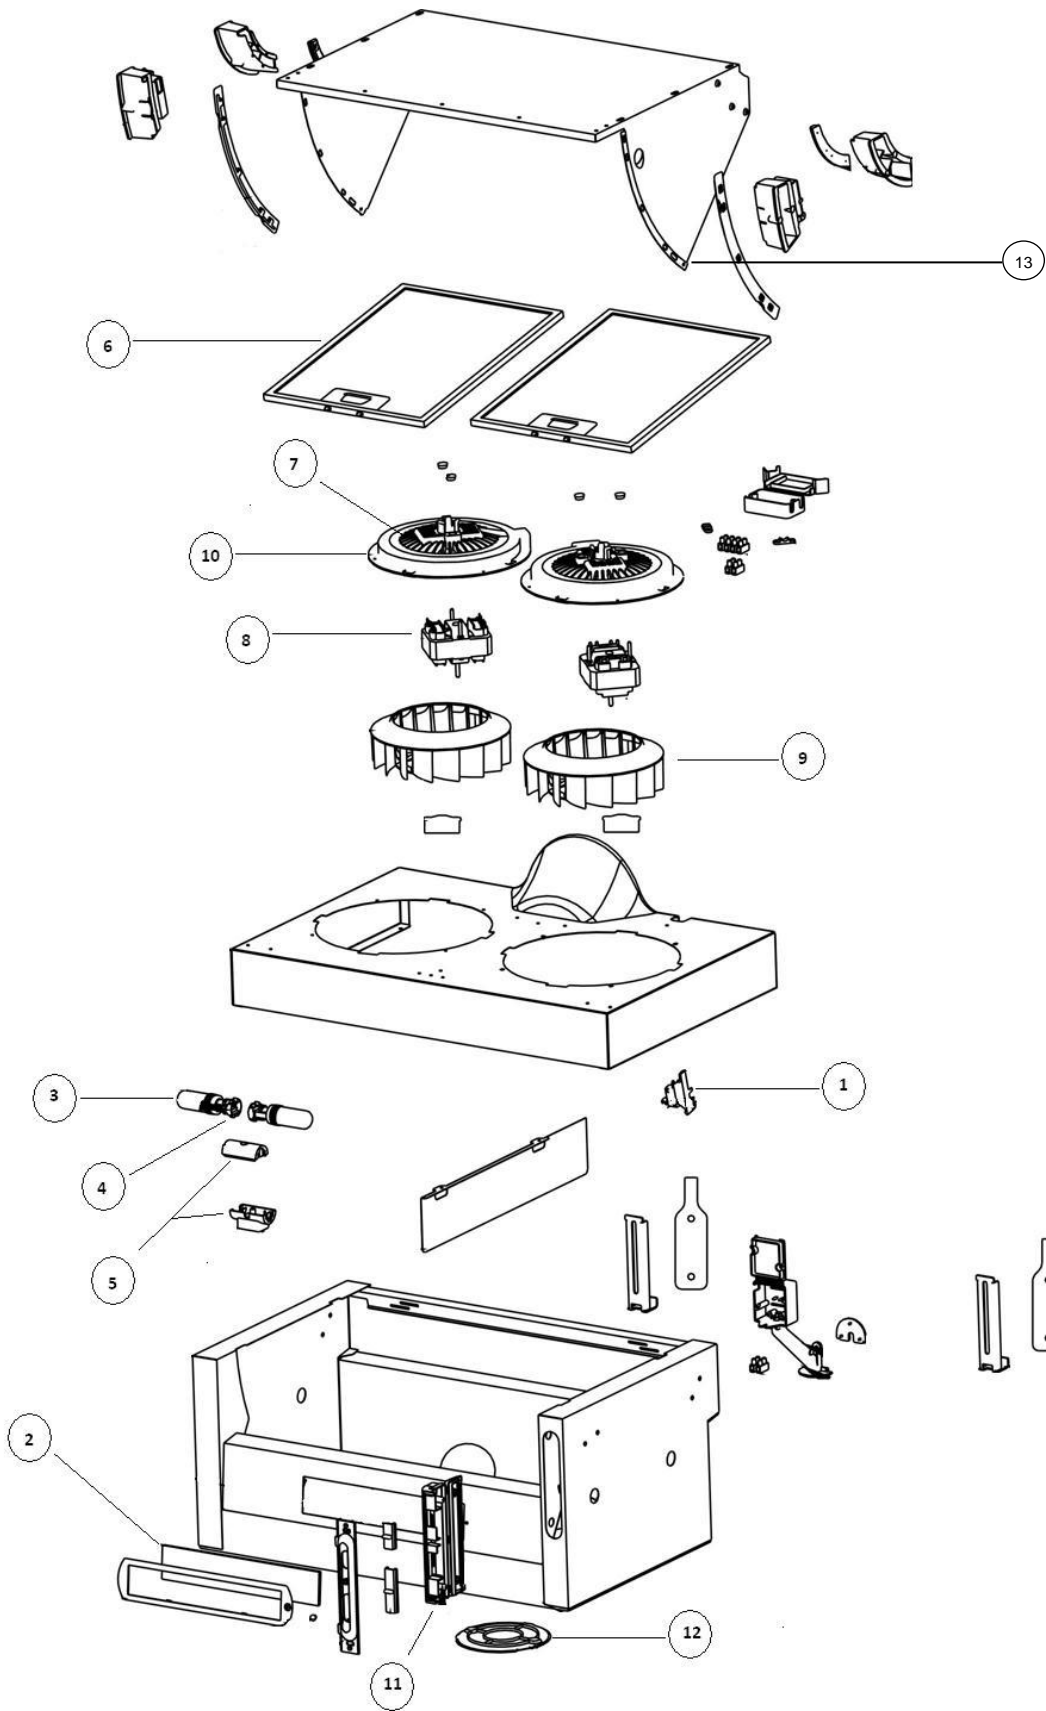

Description: **ROBINHOOD FILTERHOOD RANGEHOOD**
Model Number: **RTA3CI6WH**

Model pictured: **RTA3CI6WH**

Exploded view

		Part number
Item	Description	
1	Micro Switch	114510
2	Lamp Glass Cover	114511
3	Incandescent Lamp Bulb 40W EC14 (1 off)	110023
4	Lamp Socket (1 off)	114512
5	Lamp Socket Covers Set (2 off)	114513
6	Aluminium Filter Std 256 x 332 (pack of 2)	114514
7	Filter Charcoal 176mm Diameter (pack of 2) – available as accessory	2618
8	3 Speed Centrifugal Motor	114515
9	Motor Vane/Fan	114516
10	Motor Support	114517
11	Slide Switch Assembly	88000001165
12	Outlet Cover	114519
13	Side rail guide panels (pair)	09020100368