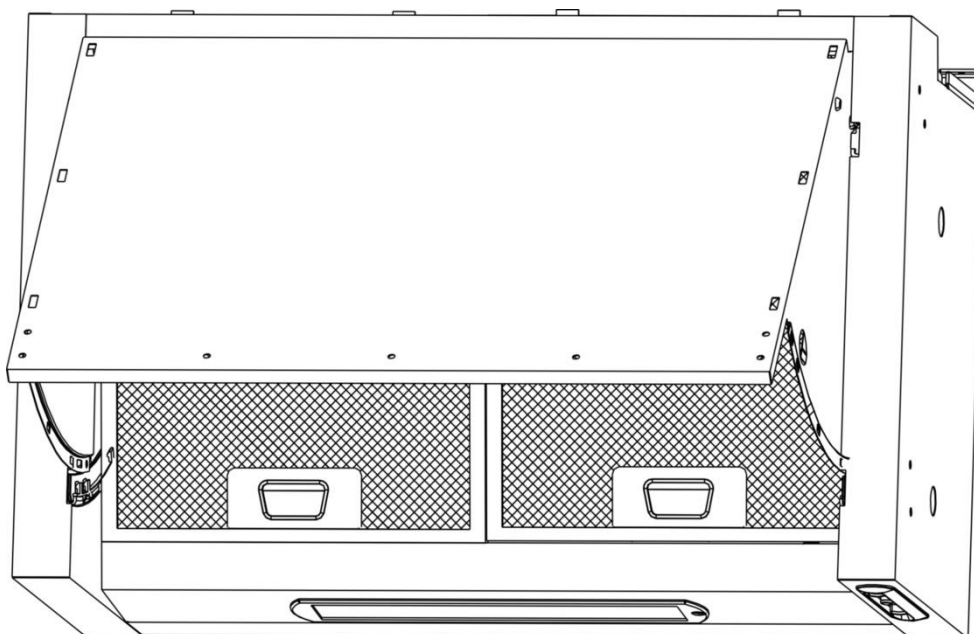

Description: **ROBINHOOD FILTERHOOD RANGEHOOD**
Model Number: **RTA3CI6WH**

Model pictured: **RTA3CI6WH**

Exploded view

		Part number
Item	Description	
1	Micro Switch	114510
2	Lamp Glass Cover	114511
3	Incandescent Lamp Bulb 40W EC14 (1 off)	110023
4	Lamp Socket (1 off)	114512
5	Lamp Socket Covers Set (2 off)	114513
6	Aluminium Filter Std 256 x 332 (pack of 2)	114514
7	Filter Charcoal 176mm Diameter (pack of 2) – available as accessory	2618
8	3 Speed Centrifugal Motor	114515
9	Motor Vane/Fan	114516
10	Motor Support	114517
11	Slide Switch Assembly	88000001165
12	Outlet Cover	114519
13	Side rail guide panels (pair)	09020100368