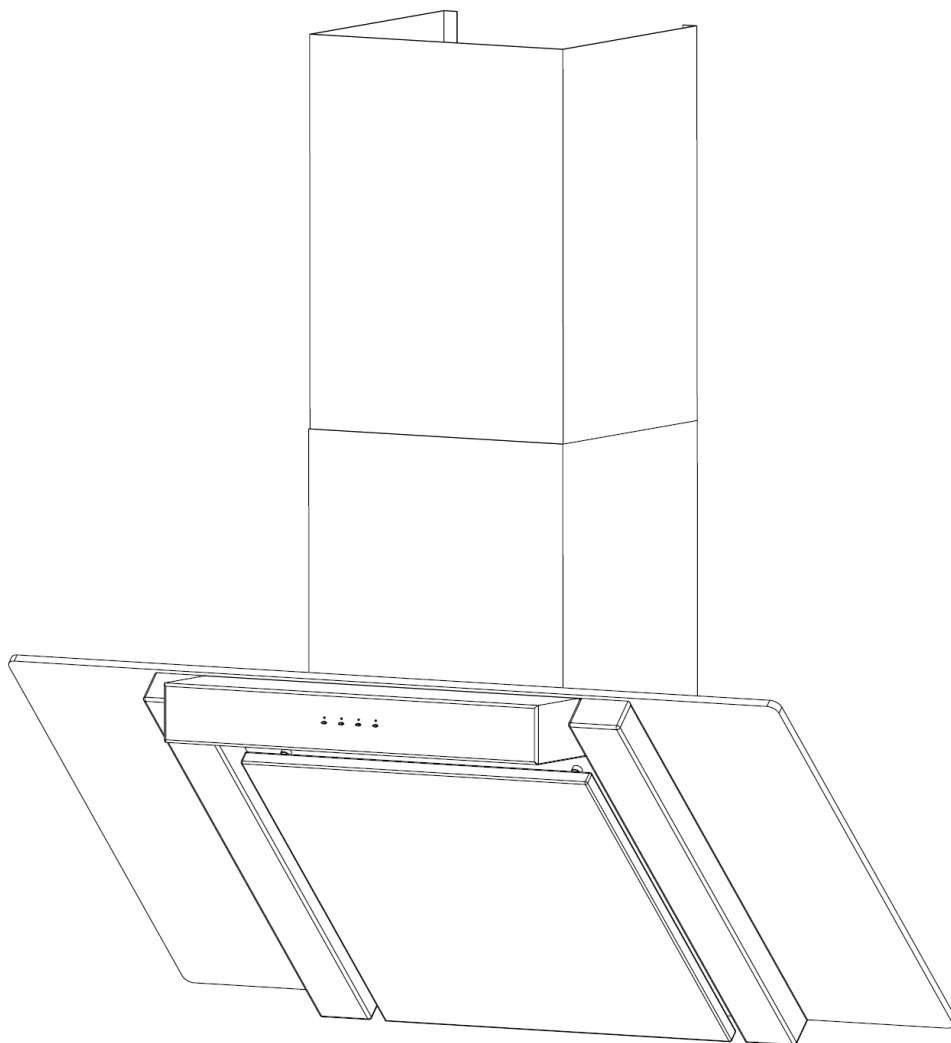

Description: **ROBINHOOD WALL CANOPY**
Model Number: **RWF3CH9G**

Models pictured: **RWF3CH9G**

Exploded view

Model pictured: **RWF3CH9G**

Model & Parts may vary slightly from images pictured

Item	Description	Part Number
1	Top chimney piece	115270
2	Lower chimney piece	115271
3	Halogen lamp assembly	115272
N/S	Halogen bulb	104467
4	Catch for filter cover panel	115273
5	3 speed motor 330W	114289
6	Standard Aluminium filter 347 x 276	115274
	Charcoal filter for recirculation mode	2615
7	Filter cover panel	115275
8	Glass	115276
9	Switch box	115277
10	PCB board	115278
11	PCB board cover	115208
N/S	10'/3048mm Chimney extension kit	2613
	12'/3658mm Chimney extension kit	2614
N/S	Installation kit (screws pack & mounting bracket)	115256
N/S	Power cord	115200
N/S	Top chimney bracket	115254
N/S	Lower chimney bracket	115255