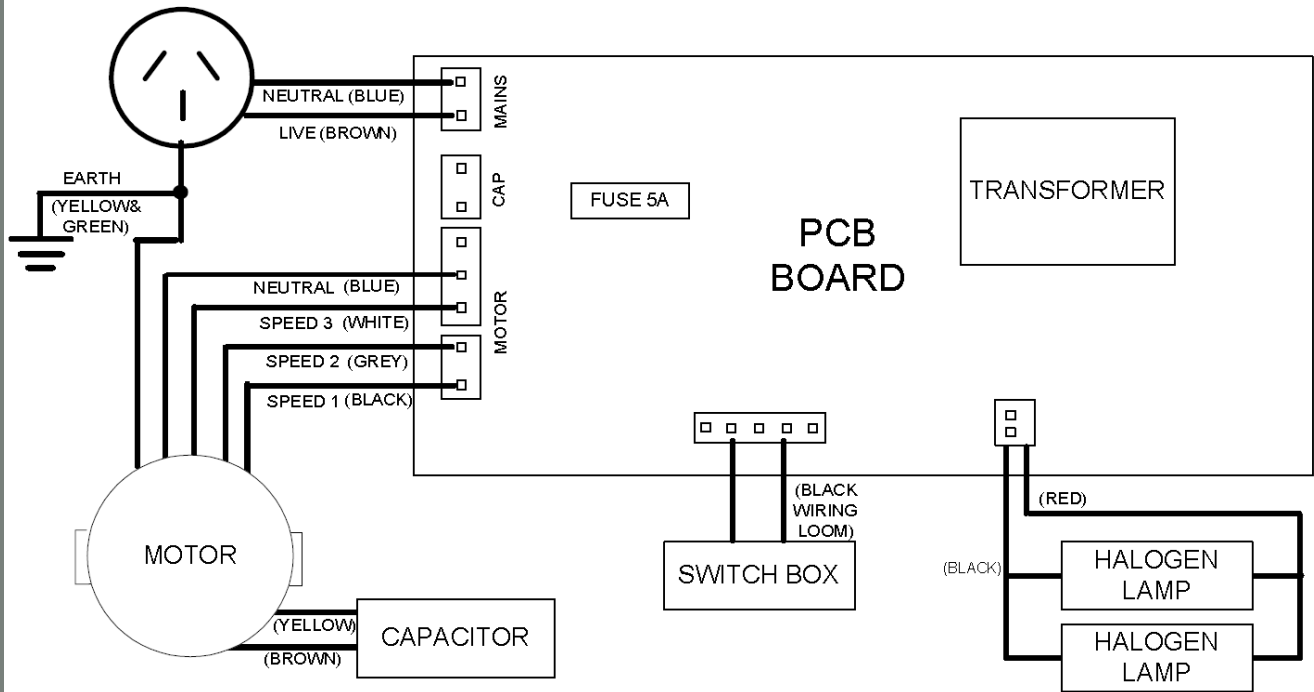

Wiring diagram

WIRING DIAGRAM RWF3CH9G

New Zealand

Robinhood Ltd
Telephone: 0800 760 667
Facsimile: 0800 276 246
Email: enquiries@robinhood.co.nz
www.robinhood.co.nz

Australia

Robinhood PTY Ltd
Telephone: 1800 648 556
Facsimile: 1800 628 577
Email: enquiries@robinhood.com.au
www.robinhood.com.au