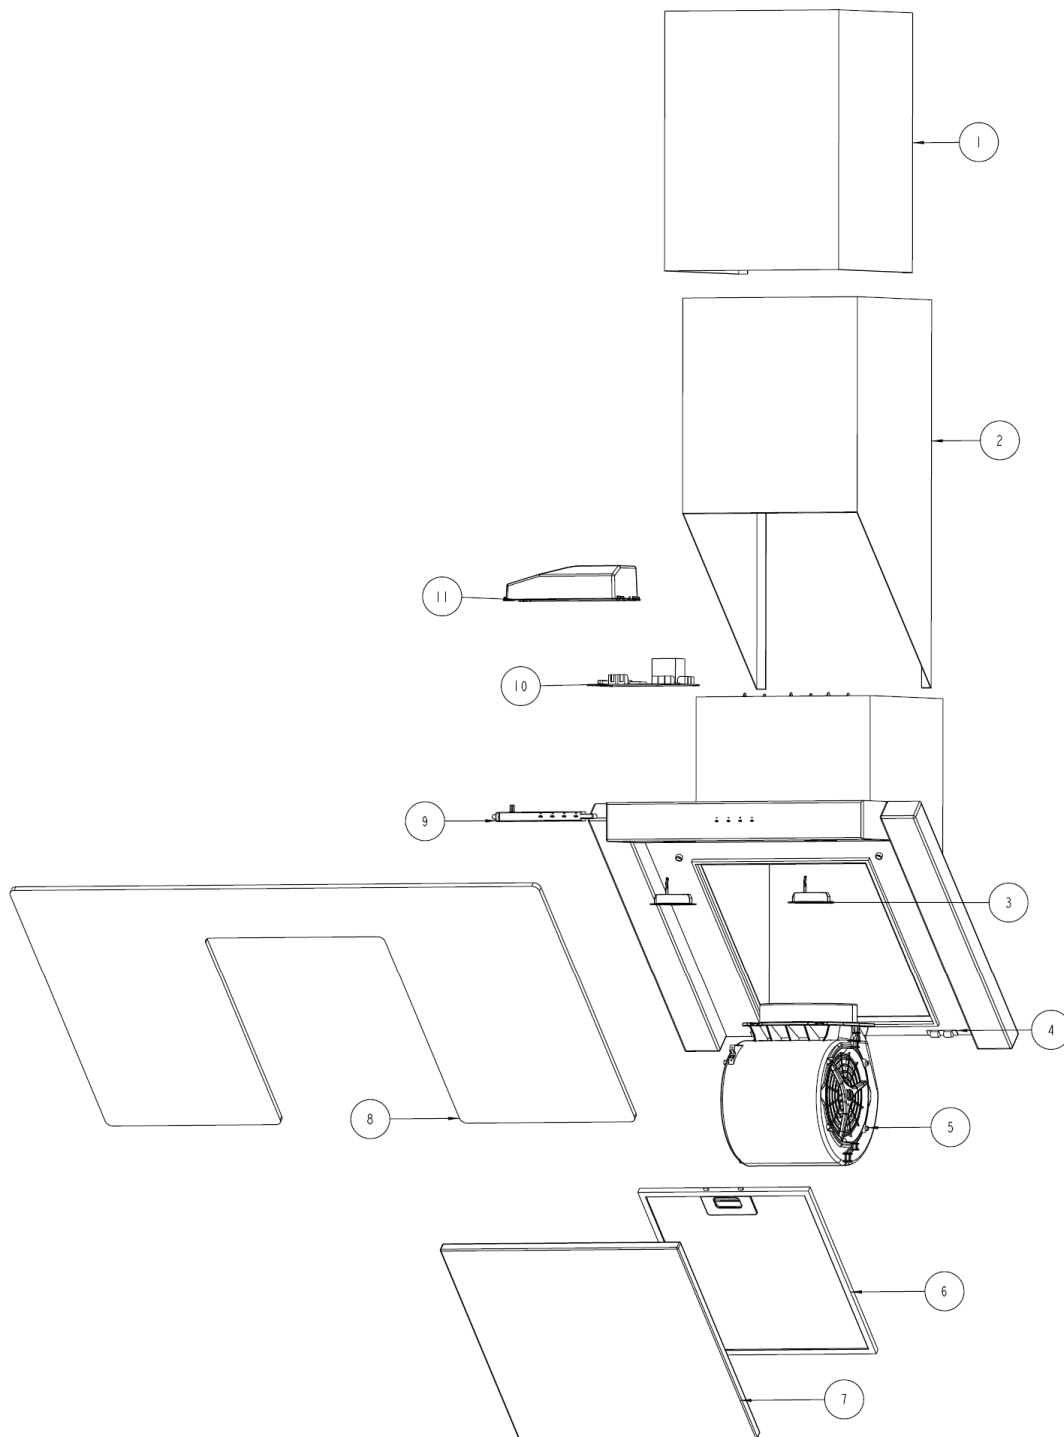

Description: **ROBINHOOD WALL CANOPY**
Model Number: **RWF3CH9G**

Models pictured: **RWF3CH9G**

Exploded view

Model pictured: **RWF3CH9G**

Model & Parts may vary slightly from images pictured

Item	Description	Part Number
1	Top chimney piece	115270
2	Lower chimney piece	115271
3	Halogen lamp assembly	115272
N/S	Halogen bulb	104467
4	Catch for filter cover panel	115273
5	3 speed motor 330W	114289
6	Standard Aluminium filter 347 x 276	115274
	Charcoal filter for recirculation mode	2615
7	Filter cover panel	115275
8	Glass	115276
9	Switch box	115277
10	PCB board	115278
11	PCB board cover	115208
N/S	10'/3048mm Chimney extension kit	2613
	12'/3658mm Chimney extension kit	2614
N/S	Installation kit (screws pack & mounting bracket)	115256
N/S	Power cord	115200
N/S	Top chimney bracket	115254
N/S	Lower chimney bracket	115255