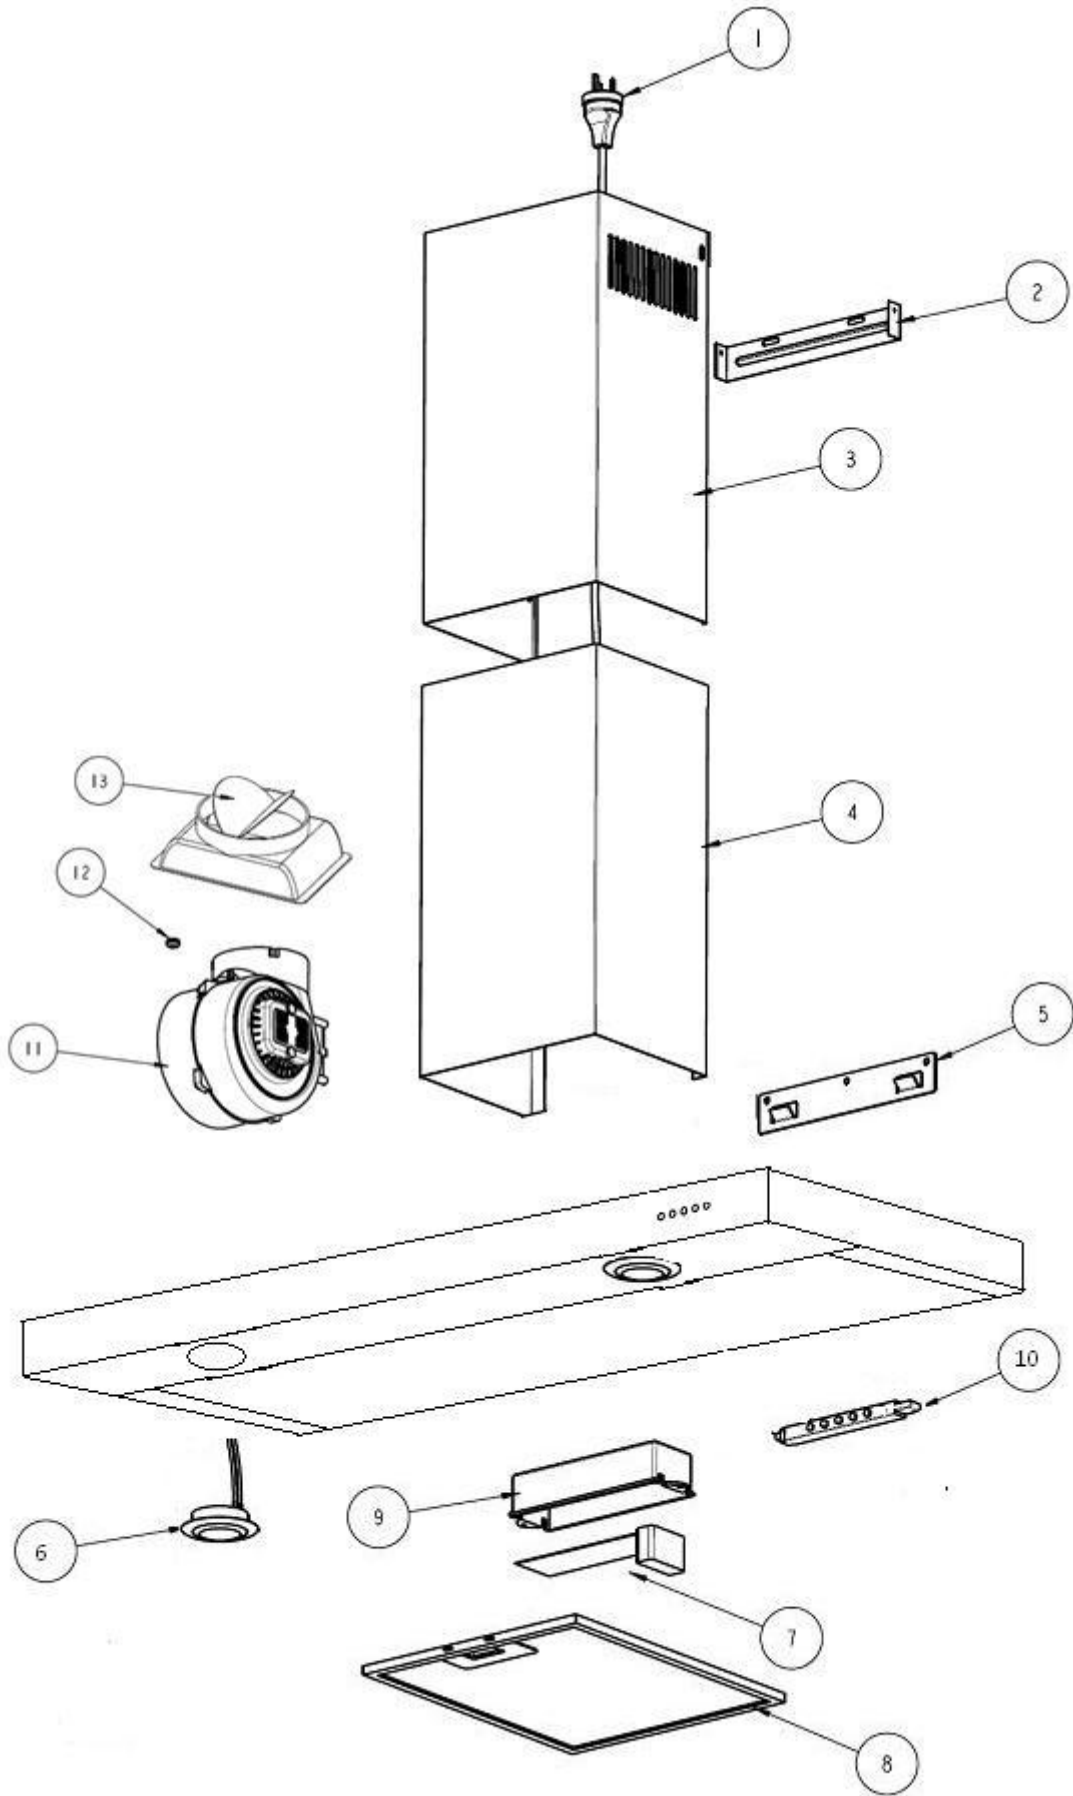

Description: **ROBINHOOD CANOPY RANGEHOOD**
Model Number: **RWG3CH9SS**

Model pictured: **RWG3CH9SS**

Exploded view

		Part number
Item	Description	
1	Power cord	115200
2	Chimney bracket top	115254
N/S	Chimney bracket bottom	115255
3	Chimney top	115253
4	Chimney bottom	115252
4A	Chimney extension 900-1350mm for 3048mm ceiling	2611
4B	Chimney extension 900-1850mm for 3658mm ceiling	2612
5	Mounting bracket	115257
6	Halogen light assembly	115205
6A	Halogen bulb (not shown)	104467
7	PCB board	115222
8	Filter Std Single 272 x 319	115214
	Filter Charcoal 272 x 319 (3 pack)	2537
9	PCB cover	115222
10	Switch assembly	115209
11	Motor (see below for duct adaptor)	115210
12	Clamp for power cord	115211
13	Duct adaptor	115218
n/s	Installation kit	115300
n/s	Motor capacitor	115219