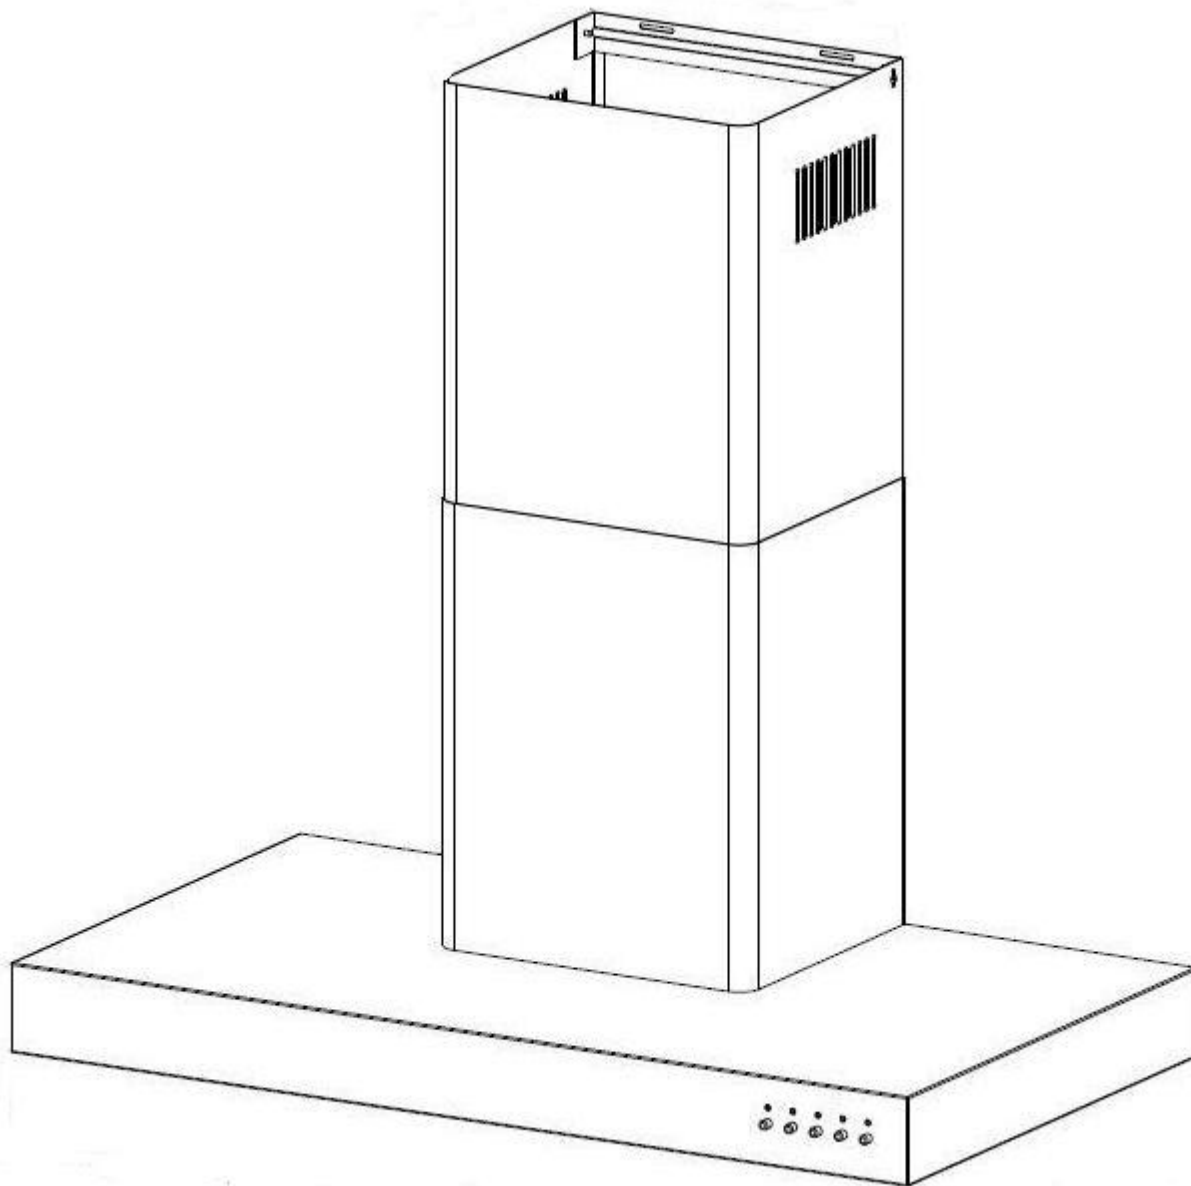

Description: **ROBINHOOD CANOPY RANGEHOOD**
Model Number: **RWG3CH9SS**

Model pictured: **RWG3CH9SS**

Exploded view

		Part number
Item	Description	
1	Power cord	115200
2	Chimney bracket top	115254
N/S	Chimney bracket bottom	115255
3	Chimney top	115253
4	Chimney bottom	115252
4A	Chimney extension 900-1350mm for 3048mm ceiling	2611
4B	Chimney extension 900-1850mm for 3658mm ceiling	2612
5	Mounting bracket	115257
6	Halogen light assembly	115205
6A	Halogen bulb (not shown)	104467
7	PCB board	115222
8	Filter Std Single 272 x 319	115214
	Filter Charcoal 272 x 319 (3 pack)	2537
9	PCB cover	115222
10	Switch assembly	115209
11	Motor (see below for duct adaptor)	115210
12	Clamp for power cord	115211
13	Duct adaptor	115218
n/s	Installation kit	115300
n/s	Motor capacitor	115219