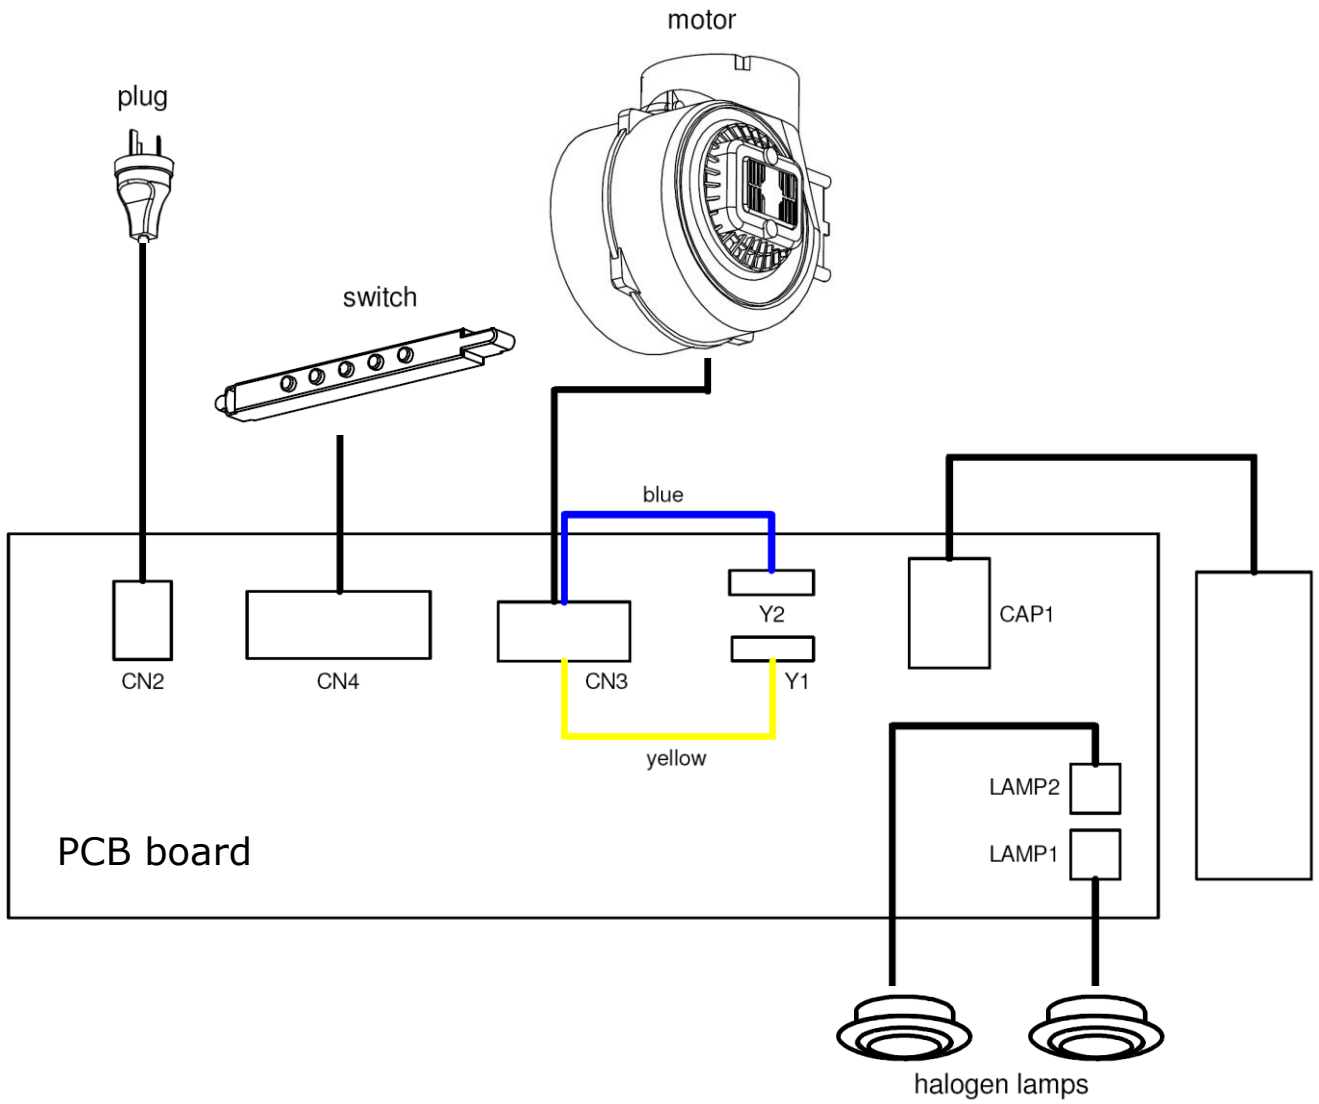

Wiring diagram

New Zealand

Parbury Building Products (NZ)
Telephone: 0800 760 667
Facsimile: 0800 276 246
Email: enquiries@robinhood.co.nz
www.robinhood.co.nz

Australia

Parbury Pty Ltd
(ABN 83 004 568 138)
Telephone: 1800 648 556
Facsimile: 1800 628 577
Email: enquiries@robinhood.com.au
www.robinhood.com.au