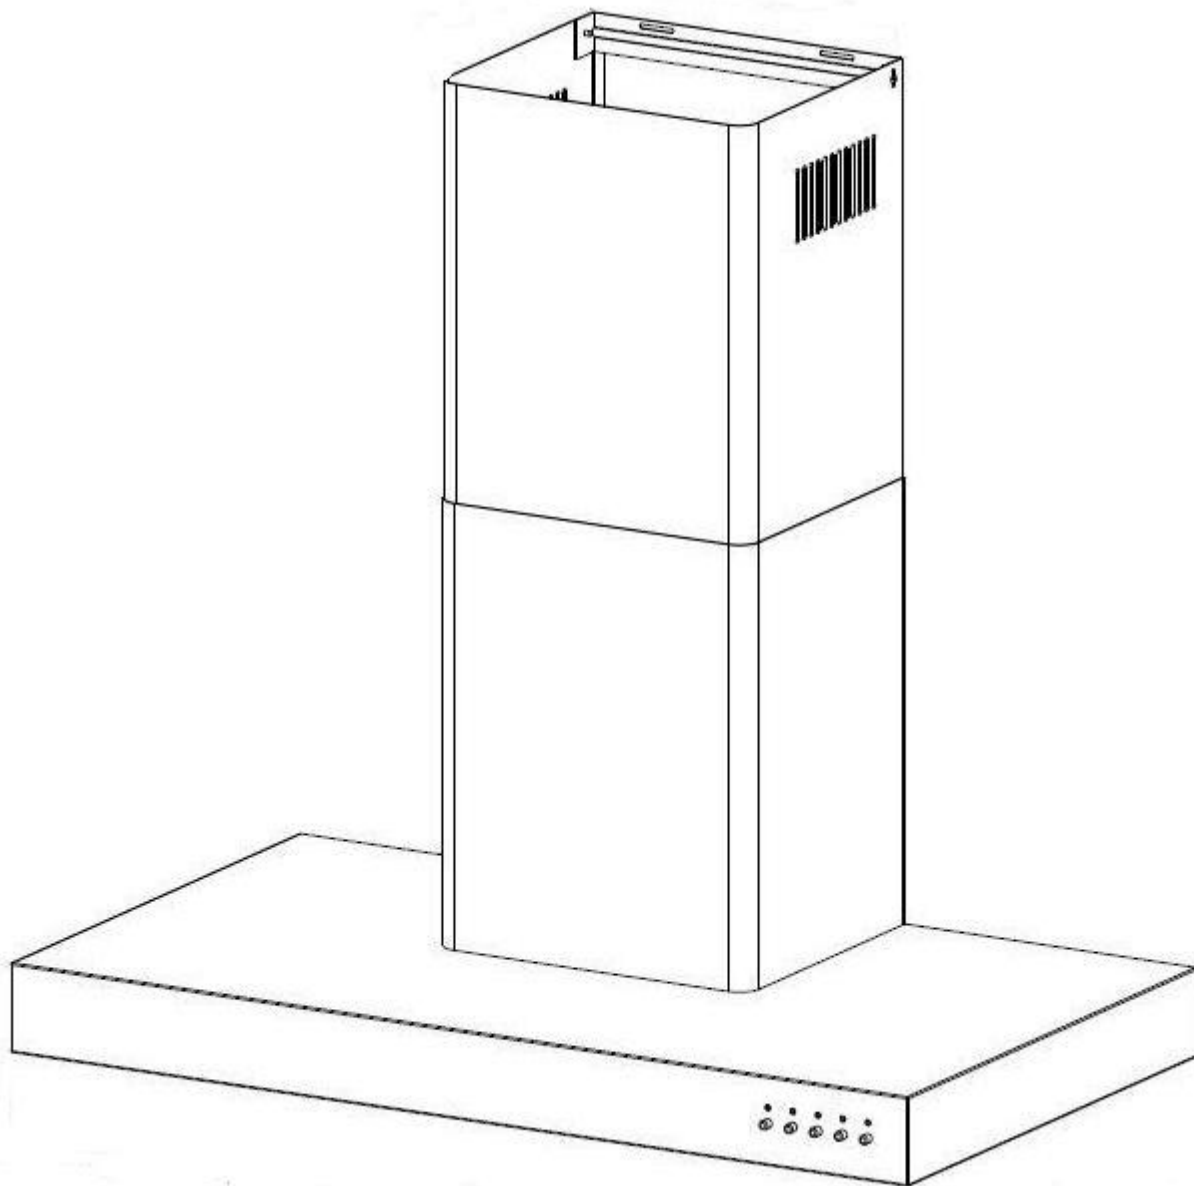

Description: **ROBINHOOD CANOPY RANGEHOOD**
Model Number: **RWG3CH9SS**

Model pictured: **RWG3CH9SS**

Exploded view

		Part number
Item	Description	
1	Power cord	115200
2	Chimney bracket top	115254
N/S	Chimney bracket bottom	115255
3	Chimney top	115253
4	Chimney bottom	115252
4A	Chimney extension 900-1350mm for 3048mm ceiling	2611
4B	Chimney extension 900-1850mm for 3658mm ceiling	2612
5	Mounting bracket	115257
6	Halogen light assembly	115205
6A	Halogen bulb (not shown)	104467
7	PCB board	115222
8	Filter Std Single 272 x 319	115214
	Filter Charcoal 272 x 319 (3 pack)	2537
9	PCB cover	115222
10	Switch assembly	115209
11	Motor (see below for duct adaptor)	115210
12	Clamp for power cord	115211
13	Duct adaptor	115218
n/s	Installation kit	115300
n/s	Motor capacitor	115219