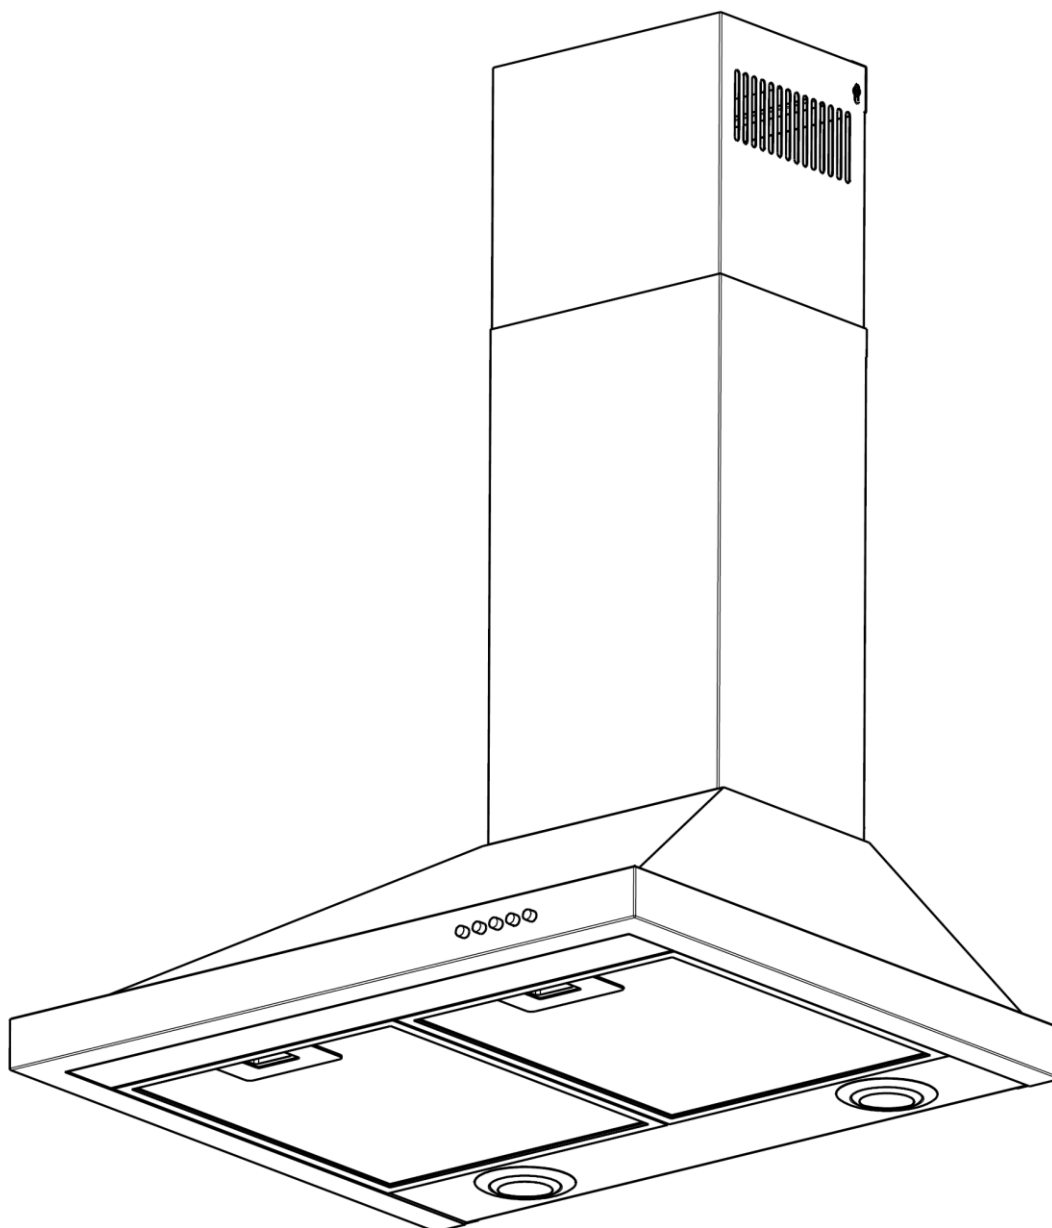

Description: **ROBINHOOD CANOPY RANGEHOOD**
Model Number: **RWH3CH6SS, RWH3CH9SS, RWH3CL6SS, RWH3CL9SS**

Model pictured: **RWH3CH6SS**

Exploded view

		Part number
Item	Description	
1	Power cord	115200
2	Chimney bracket top	115201
N/S	Chimney bracket bottom	114332
3	Chimney top	115202
4	Chimney bottom	115203
4A	Chimney extension 900-1350mm for 3048mm ceiling	2188
4B	Chimney extension 900-1850mm for 3658mm ceiling	2189
5	Mounting bracket	115204
6	Halogen light assembly (to suit models RWH3CH6SS & RWH3CH9SS)	115205
	LED light assembly (to suit models RWH3CL6SS & RWH3CL9SS)	ATKL2501
6A	Halogen bulb (not shown)	104467
	LED bulb (not shown)	NA – GU10 bulb available from hardware stores
7	PCB board	115278
8	Filter Std Single 258 x 318 (600 model)	115207
	Filter Std Single 272 x 319 (900 model)	115214
	Filter Charcoal 258 x 318 (2 pack for 600 model)	2536
	Filter Charcoal 272 x 319 (3 pack for 900 model)	2537
9	PCB cover	115208
10	Switch assembly	115290
11	Motor (see below for duct adaptor)	114308
12	Clamp for power cord	115211
n/s	Duct vanes	114306
n/s	Installation kit (not shown)	115217
n/s	Motor Capacitor (not shown)	115269