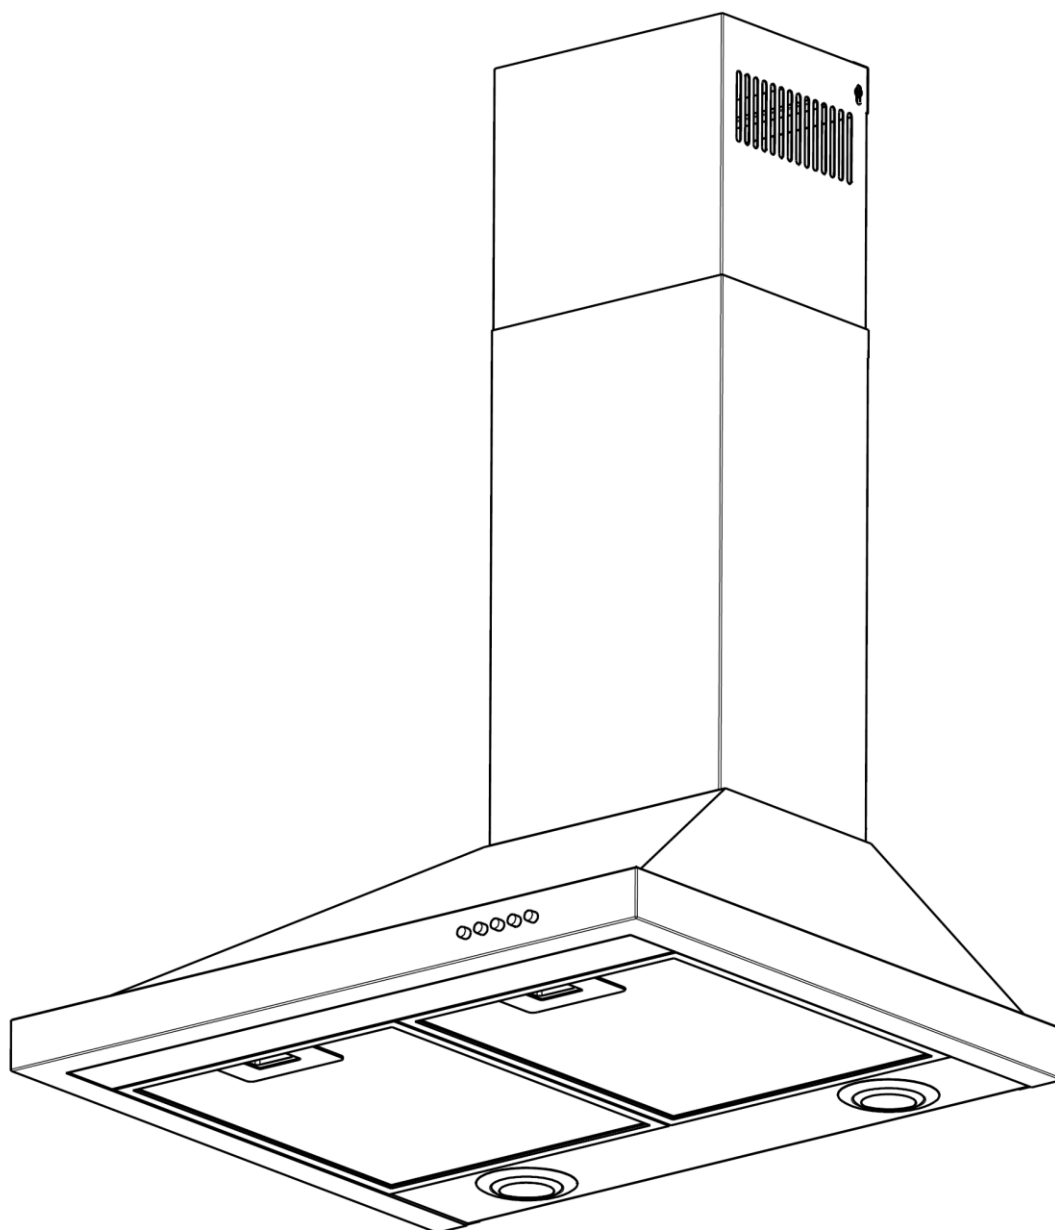

Description: **ROBINHOOD CANOPY RANGEHOOD**
Model Number: **RWH3CH6SS, RWH3CH9SS**

Model pictured: **RWH3CH6SS**

Exploded view

		Part number
Item	Description	
1	Power cord	115200
2	Chimney bracket	115201
3	Chimney top	115202
4	Chimney bottom	115203
4A	Chimney extension 900-1350mm for 3048mm ceiling	2188
4B	Chimney extension 900-1850mm for 3658mm ceiling	2189
5	Mounting bracket	115204
6	Halogen light assembly	115205
6A	Halogen bulb (not shown)	104467
7	PCB board	115278
8	Filter Std Single 258 x 318 (600 model)	115207
	Filter Std Single 272 x 319 (900 model)	115214
	Filter Charcoal 258 x 318 (2 pack for 600 model)	2536
	Filter Charcoal 272 x 319 (3 pack for 900 model)	2537
9	PCB cover	115208
10	Switch assembly	115290
11	Motor (see below for duct adaptor)	114289
12	Clamp for power cord	115211
n/s	Duct vanes	114306
n/s	Installation kit (not shown)	115217
n/s	Motor Capacitor (not shown)	114284