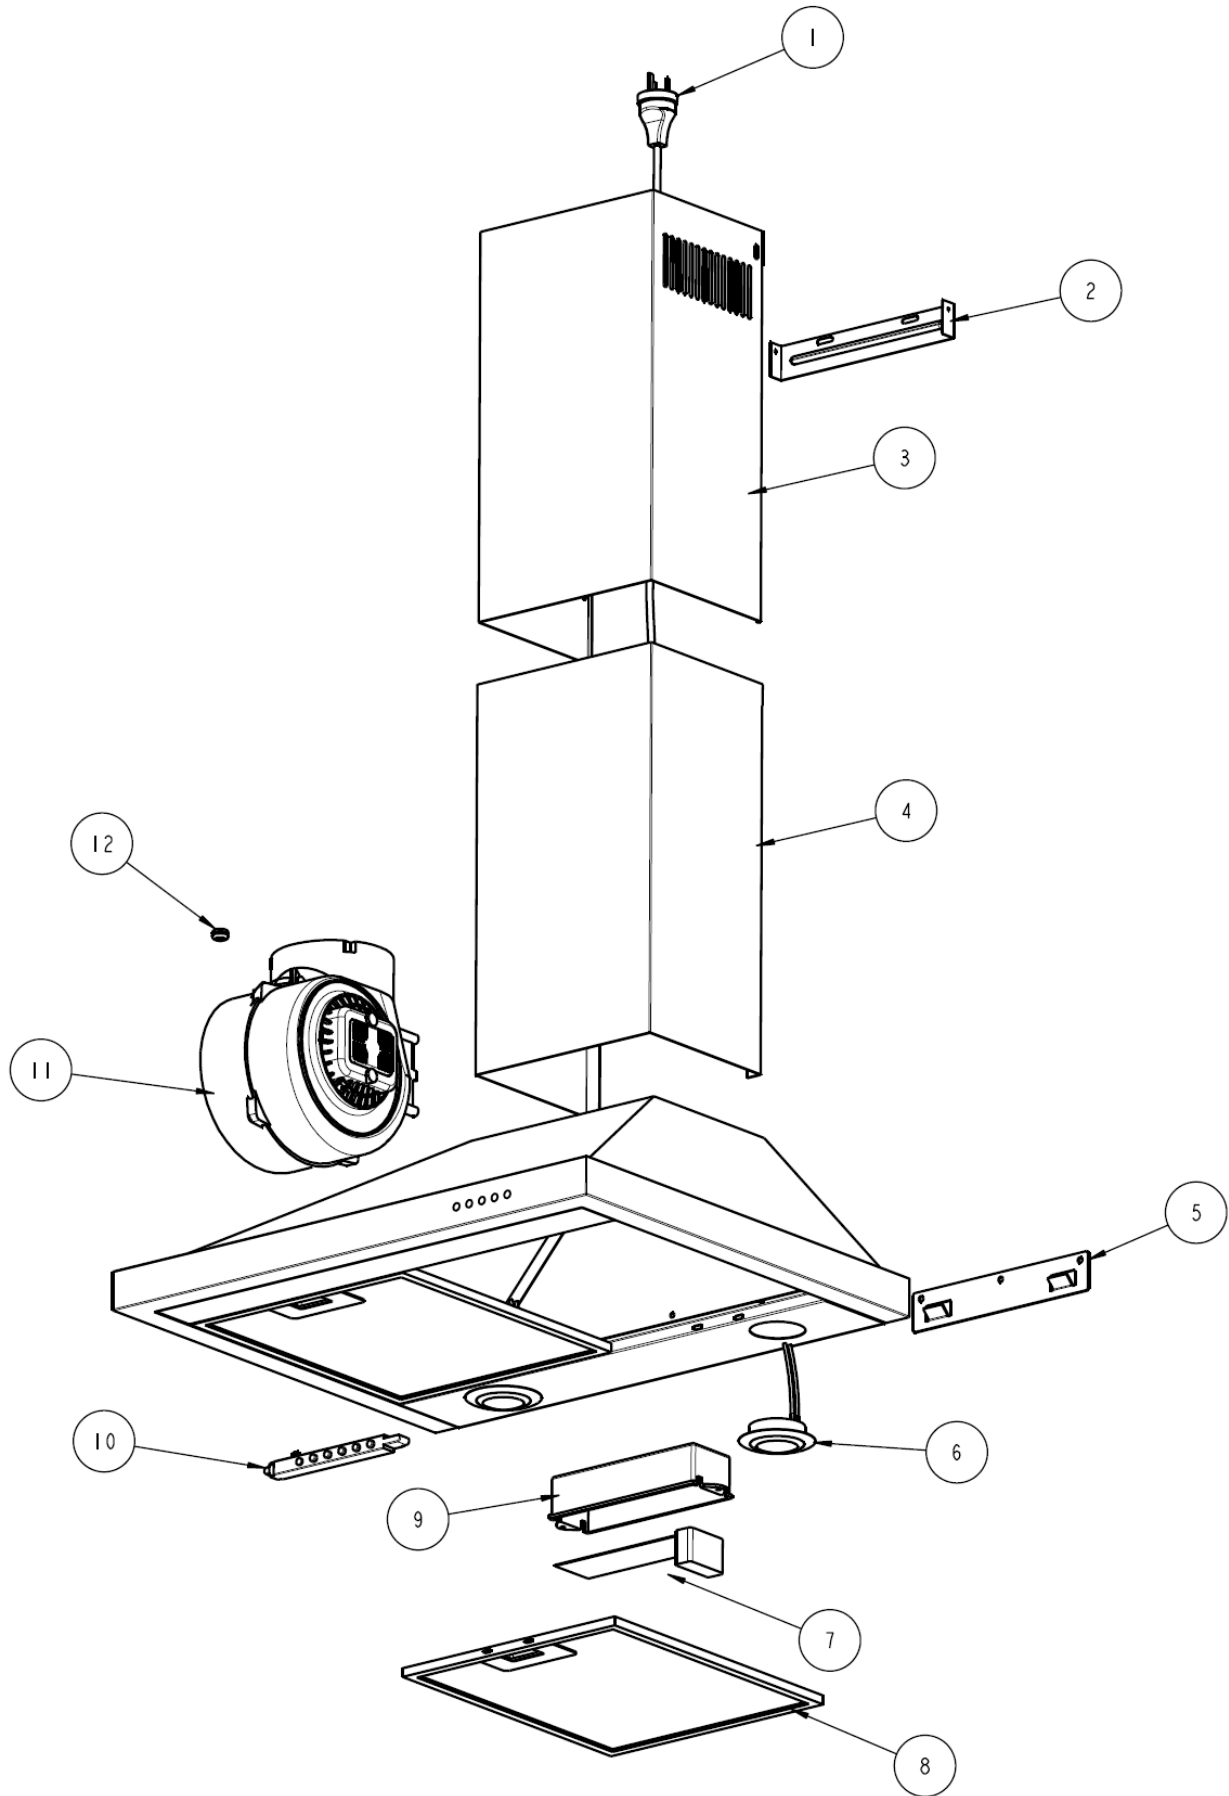

Description: **ROBINHOOD CANOPY RANGEHOOD**
Model Number: **RWH3CH6SS, RWH3CH9SS, RWH3CL6SS, RWH3CL9SS**

Model pictured: **RWH3CH6SS**

Exploded view

		Part number
Item	Description	
1	Power cord	115200
2	Chimney bracket top	115201
N/S	Chimney bracket bottom	114332
3	Chimney top	115202
4	Chimney bottom	115203
4A	Chimney extension 900-1350mm for 3048mm ceiling	2188
4B	Chimney extension 900-1850mm for 3658mm ceiling	2189
5	Mounting bracket	115204
6	Halogen light assembly (to suit models RWH3CH6SS & RWH3CH9SS)	115205
	LED light assembly (to suit models RWH3CL6SS & RWH3CL9SS)	ATKL2501
6A	Halogen bulb (not shown)	104467
	LED bulb (not shown)	NA – GU10 bulb available from hardware stores
7	PCB board	115278
8	Filter Std Single 258 x 318 (600 model)	115207
	Filter Std Single 272 x 319 (900 model)	115214
	Filter Charcoal 258 x 318 (2 pack for 600 model)	2536
	Filter Charcoal 272 x 319 (3 pack for 900 model)	2537
9	PCB cover	115208
10	Switch assembly	115290
11	Motor (see below for duct adaptor)	114308
12	Clamp for power cord	115211
n/s	Duct vanes	114306
n/s	Installation kit (not shown)	115217
n/s	Motor Capacitor (not shown)	115269