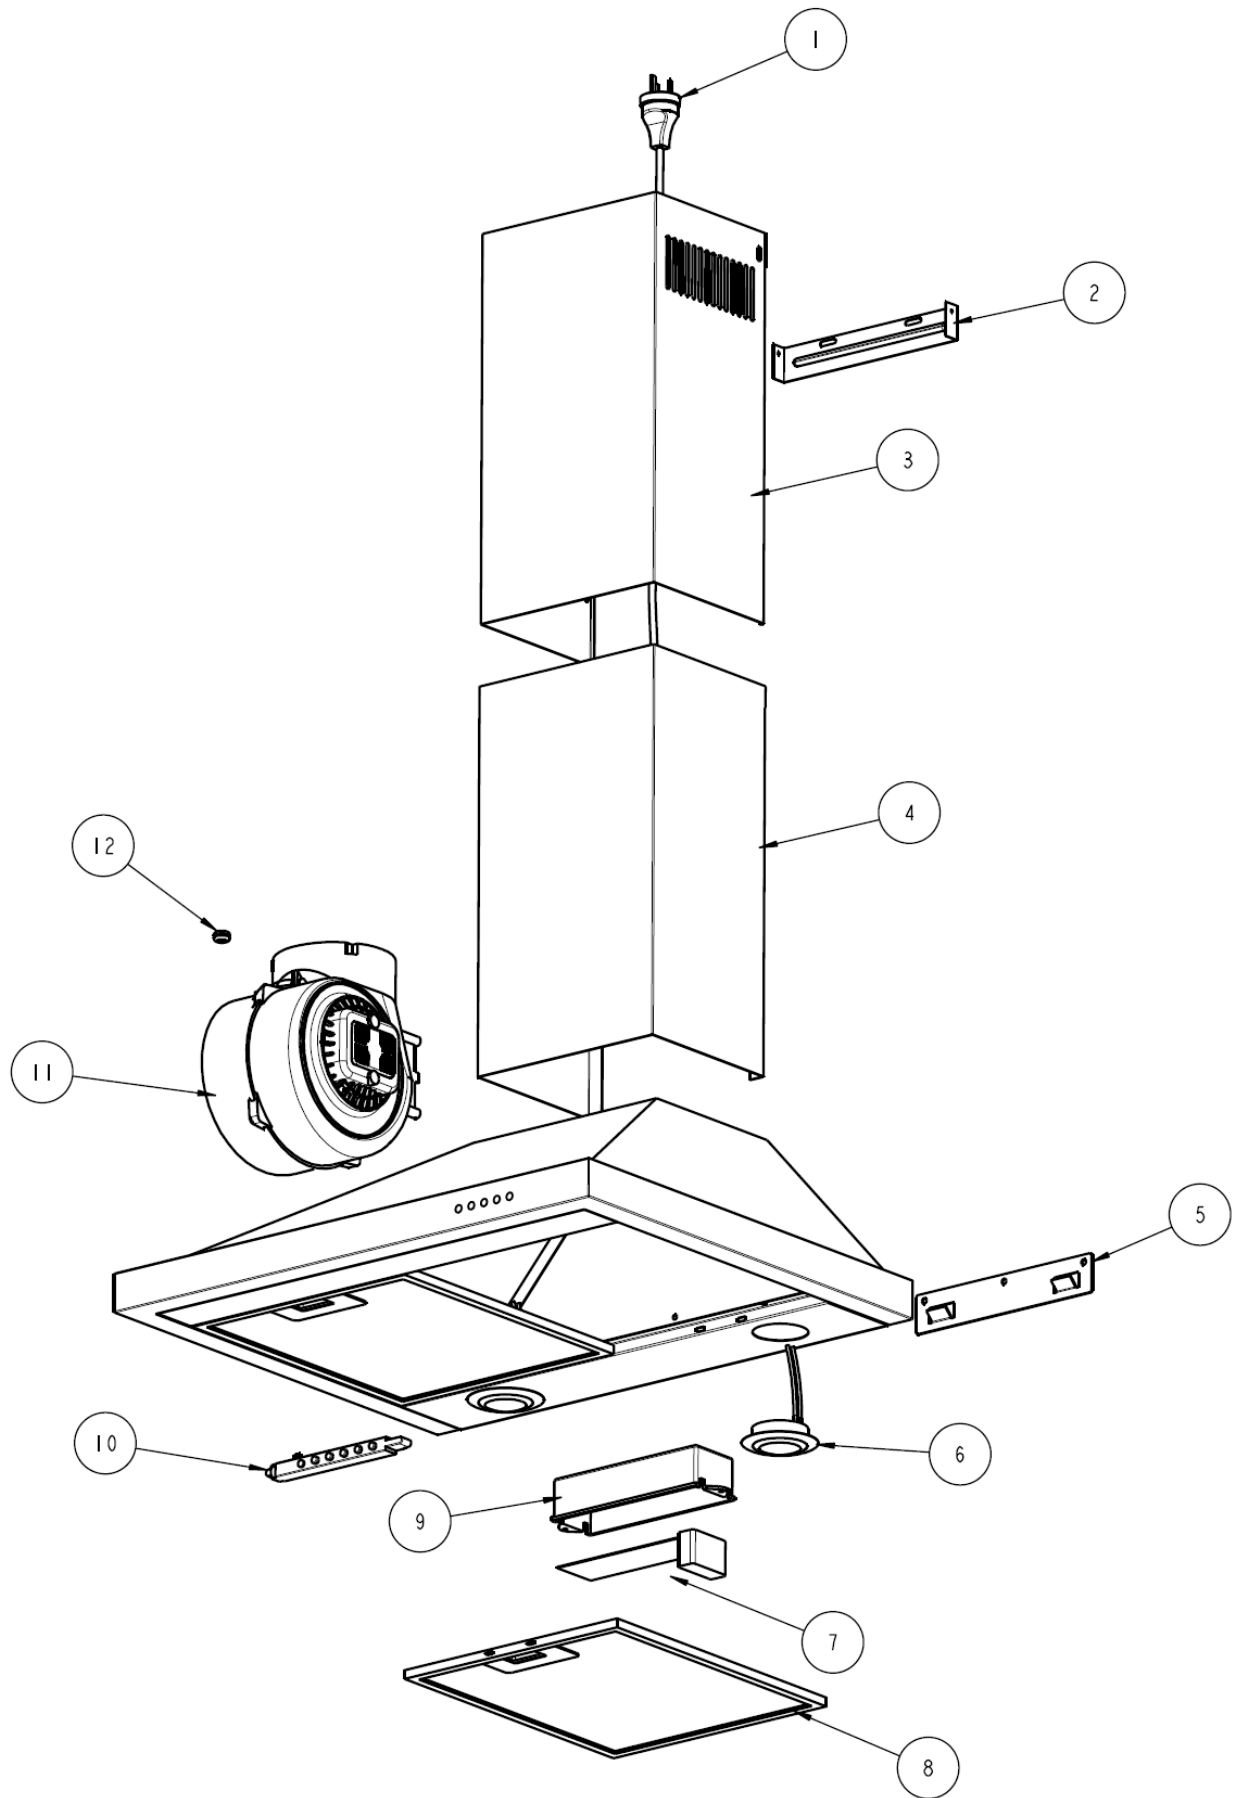

Description: **ROBINHOOD CANOPY RANGEHOOD**
Model Number: **RWH3CH6SS, RWH3CH9SS**

Model pictured: **RWH3CH6SS**

Exploded view

		Part number
Item	Description	
1	Power cord	115200
2	Chimney bracket	115201
3	Chimney top	115202
4	Chimney bottom	115203
4A	Chimney extension 900-1350mm for 3048mm ceiling	2188
4B	Chimney extension 900-1850mm for 3658mm ceiling	2189
5	Mounting bracket	115204
6	Halogen light assembly	115205
6A	Halogen bulb (not shown)	104467
7	PCB board	115278
8	Filter Std Single 258 x 318 (600 model)	115207
	Filter Std Single 272 x 319 (900 model)	115214
	Filter Charcoal 258 x 318 (2 pack for 600 model)	2536
	Filter Charcoal 272 x 319 (3 pack for 900 model)	2537
9	PCB cover	115208
10	Switch assembly	115290
11	Motor (see below for duct adaptor)	114289
12	Clamp for power cord	115211
n/s	Duct vanes	114306
n/s	Installation kit (not shown)	115217
n/s	Motor Capacitor (not shown)	114284