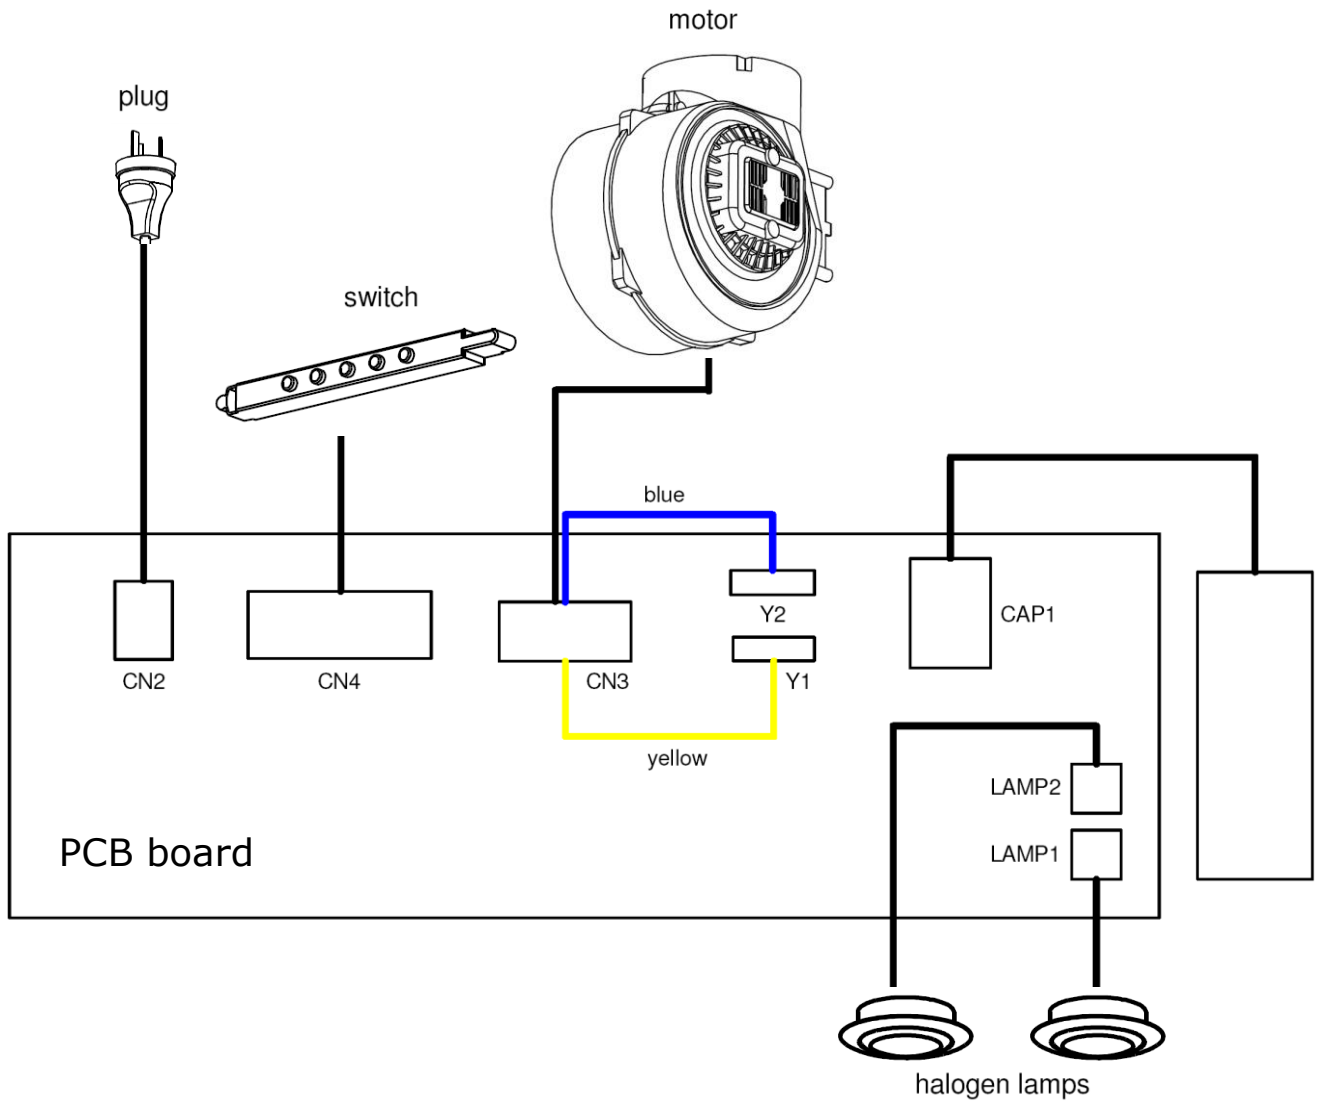

Wiring diagram

New Zealand

Parbury Building Products (NZ)
Telephone: 0800 760 667
Facsimile: 0800 276 246
Email: enquiries@robinhood.co.nz
www.robinhood.co.nz

Australia

Parbury Pty Ltd
(ABN 83 004 568 138)
Telephone: 1800 648 556
Facsimile: 1800 628 577
Email: enquiries@robinhood.com.au
www.robinhood.com.au