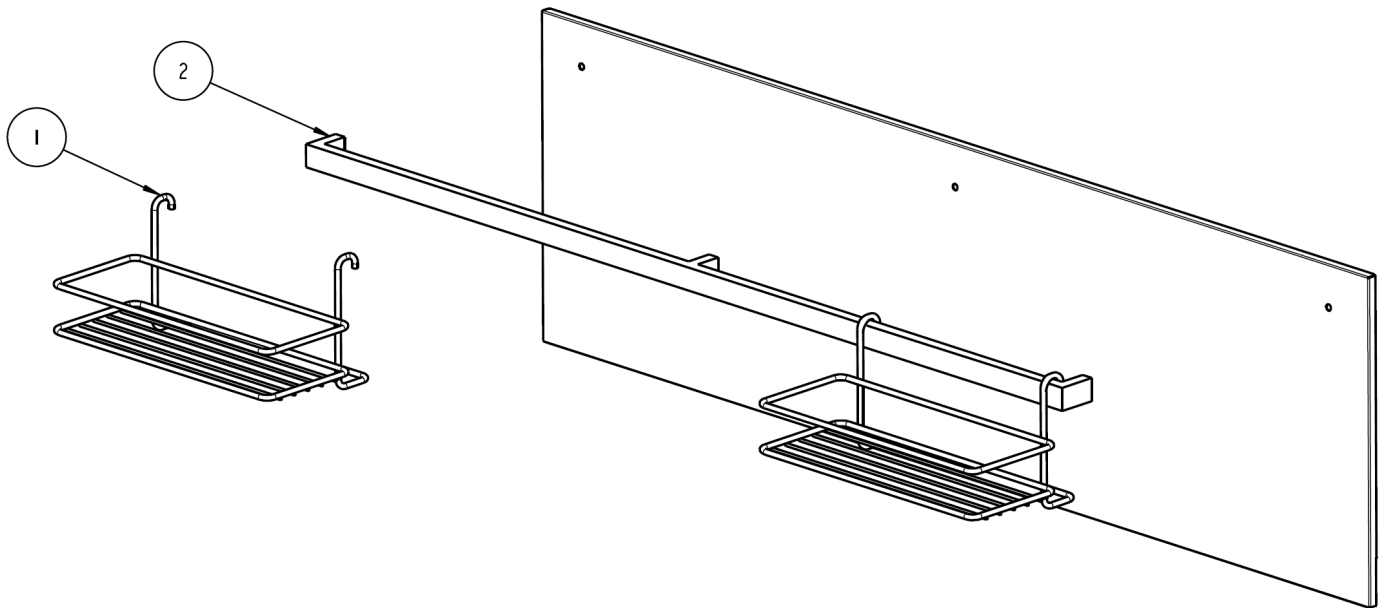

Description: **ROBINHOOD WORKSTATION SUPERTUB SPLASHBACK**
Model Number: **SB1200**

Exploded view

| | | Part number |
|------|------------------------------|-------------|
| Item | Description | |
| 1 | Chrome basket | 751147 |
| 2 | Handle | 751113 |
| 3 | Installation kit (not shown) | 104764 |