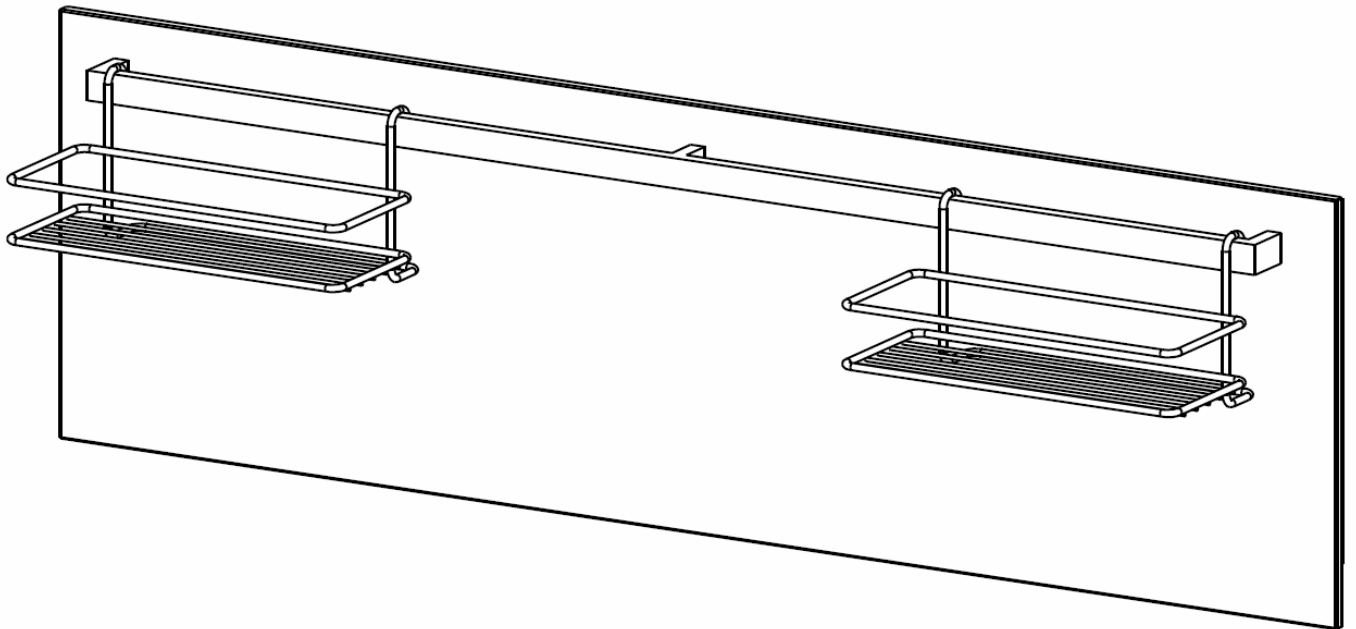

Description: **ROBINHOOD WORKSTATION SUPERTUB SPLASHBACK**
Model Number: **SB1200**

Exploded view

| | | Part number |
|------|------------------------------|-------------|
| Item | Description | |
| 1 | Chrome basket | 751147 |
| 2 | Handle | 751113 |
| 3 | Installation kit (not shown) | 104764 |