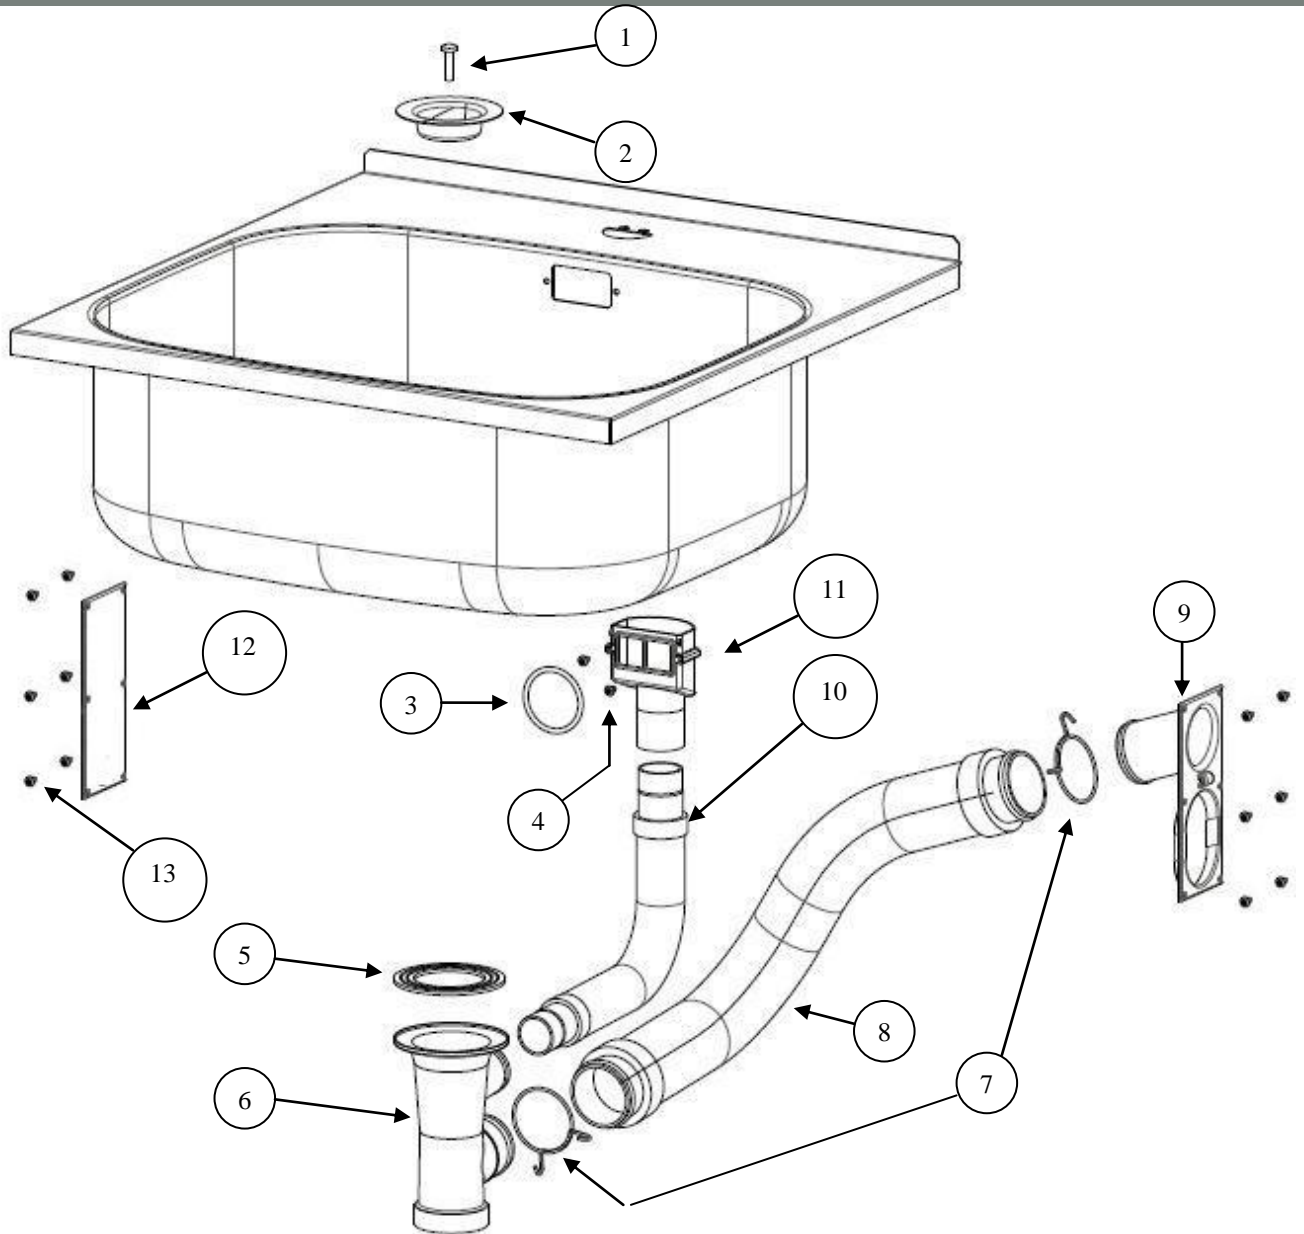

Description: **ROBINHOOD SUPERTUB EXTRA TAP**
Model Number: **ST3101**

Model pictured: **ST3101**

Exploded Tub Assembly

Item	Description	Part number
1	Waste grill screw	999140
2	Waste grill	750633SS
3	Overflow O ring	752220
4	Overflow screw (1 off)	999074
5	Waste seal	752218
6	Waste body 50mm	752216
7	Hose clip (1 off)	752228
8	Washing machine waste hose	752223
9	Washing machine waste inlet	752201
10	Overflow hose	752215
11	Overflow body	752219
12	Waste inlet blanking cover	752202
13	Screw (1 off)	999054

Exploded Chassis Assembly

Item	Description	Part number
1	Door assembly includes handle and magnetic catch	752050
2	Door handle (included in kit 752050)	Part of kit
3	Magnetic catch and rivet (included in kit 752050)	Part of kit
4	Hinge kit (2 hinges & 4 screws)	752054

Exploded Tap Assembly

		Part number
		ST3101
1	Tap complete including hoses and fittings	751193
2	Tap Seal Washer	751193OR
3	Flexible hose hot (red)	751193HT
4	Flexible hose cold (blue)	751193CD
5	Cartridge only (Not shown)	751193C

Installation Kit

		Part number
1	Description	ST 3101
1	Installation kit complete (as shown above)	752041
2	Plug	750636
3	Adjustable foot assembly (1 off)	750920
4	Waste adaptor (50mm to 40mm dia.)	750638
5	Cable tie	Available from Hardware Stores
6	3 way ball valve complete (1 off) Hot	752234HT
7	3 way ball valve complete (1 off) Cold	752234CD
8	Non Return Valve –Hot	Part of item 6