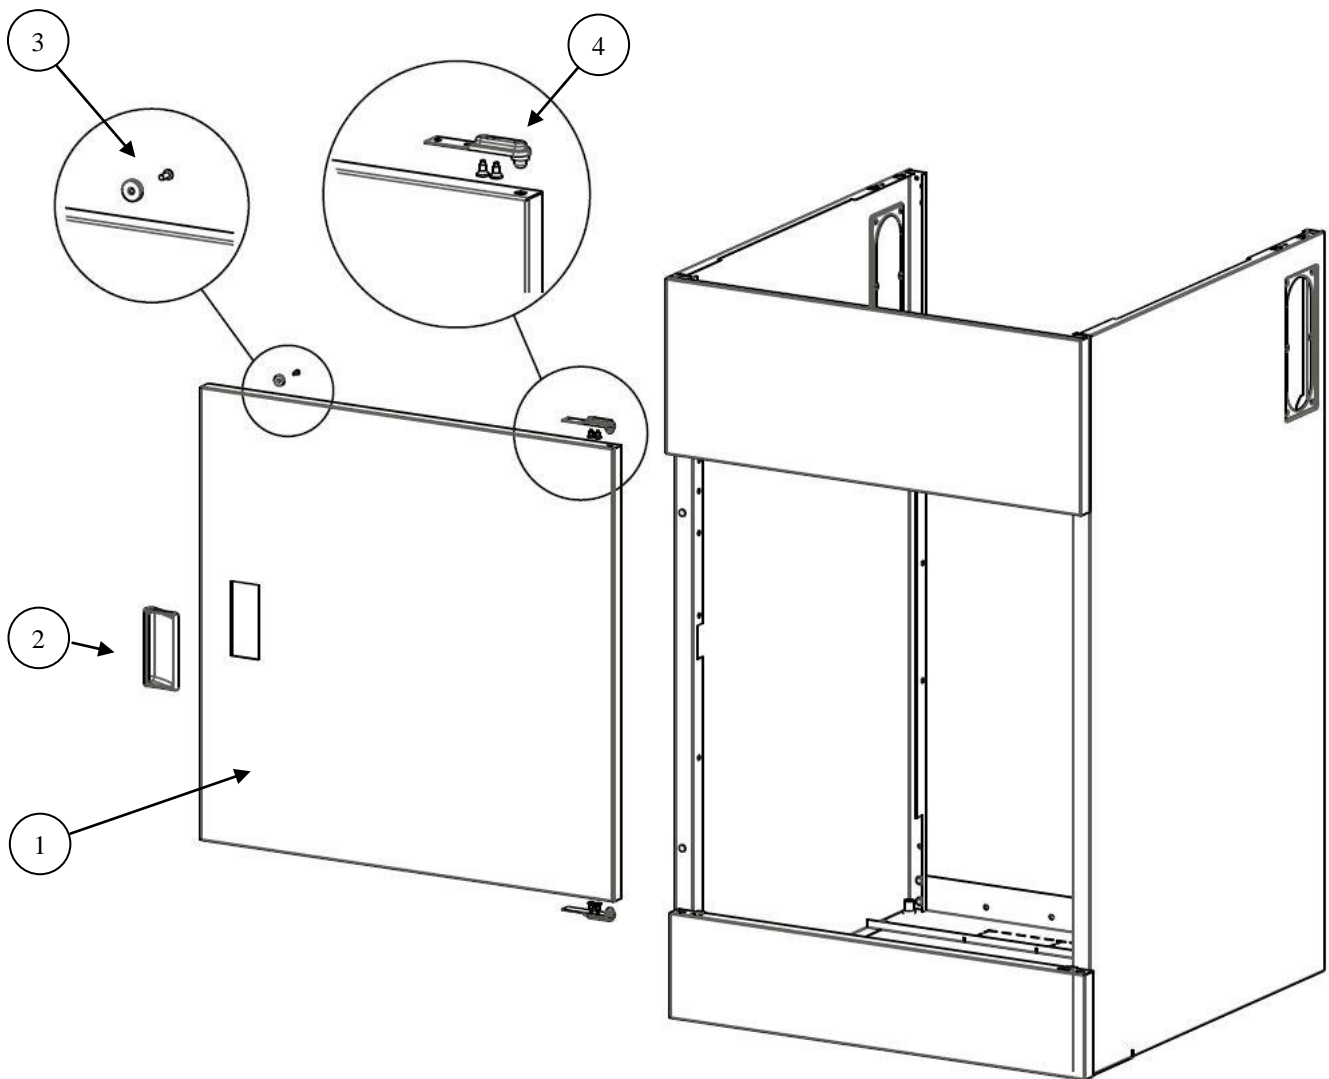

Description: **ROBINHOOD SUPERTUB EXTRA TAP**
Model Number: **ST3101**

Model pictured: **ST3101**

Exploded Tub Assembly

Item	Description	Part number
1	Waste grill screw	999140
2	Waste grill	750633SS
3	Overflow O ring	752220
4	Overflow screw (1 off)	999074
5	Waste seal	752218
6	Waste body 50mm	752216
7	Hose clip (1 off)	752228
8	Washing machine waste hose	752223
9	Washing machine waste inlet	752201
10	Overflow hose	752215
11	Overflow body	752219
12	Waste inlet blanking cover	752202
13	Screw (1 off)	999054

Exploded Chassis Assembly

Item	Description	Part number
1	Door assembly includes handle and magnetic catch	752050
2	Door handle (included in kit 752050)	Part of kit
3	Magnetic catch and rivet (included in kit 752050)	Part of kit
4	Hinge kit (2 hinges & 4 screws)	752054

Exploded Tap Assembly

		Part number
		ST3101
1	Tap complete including hoses and fittings	751193
2	Tap Seal Washer	751193OR
3	Flexible hose hot (red)	751193HT
4	Flexible hose cold (blue)	751193CD
5	Cartridge only (Not shown)	751193C

Installation Kit

		Part number
1	Description	ST 3101
1	Installation kit complete (as shown above)	752041
2	Plug	750636
3	Adjustable foot assembly (1 off)	750920
4	Waste adaptor (50mm to 40mm dia.)	750638
5	Cable tie	Available from Hardware Stores
6	3 way ball valve complete (1 off) Hot	752234HT
7	3 way ball valve complete (1 off) Cold	752234CD
8	Non Return Valve –Hot	Part of item 6