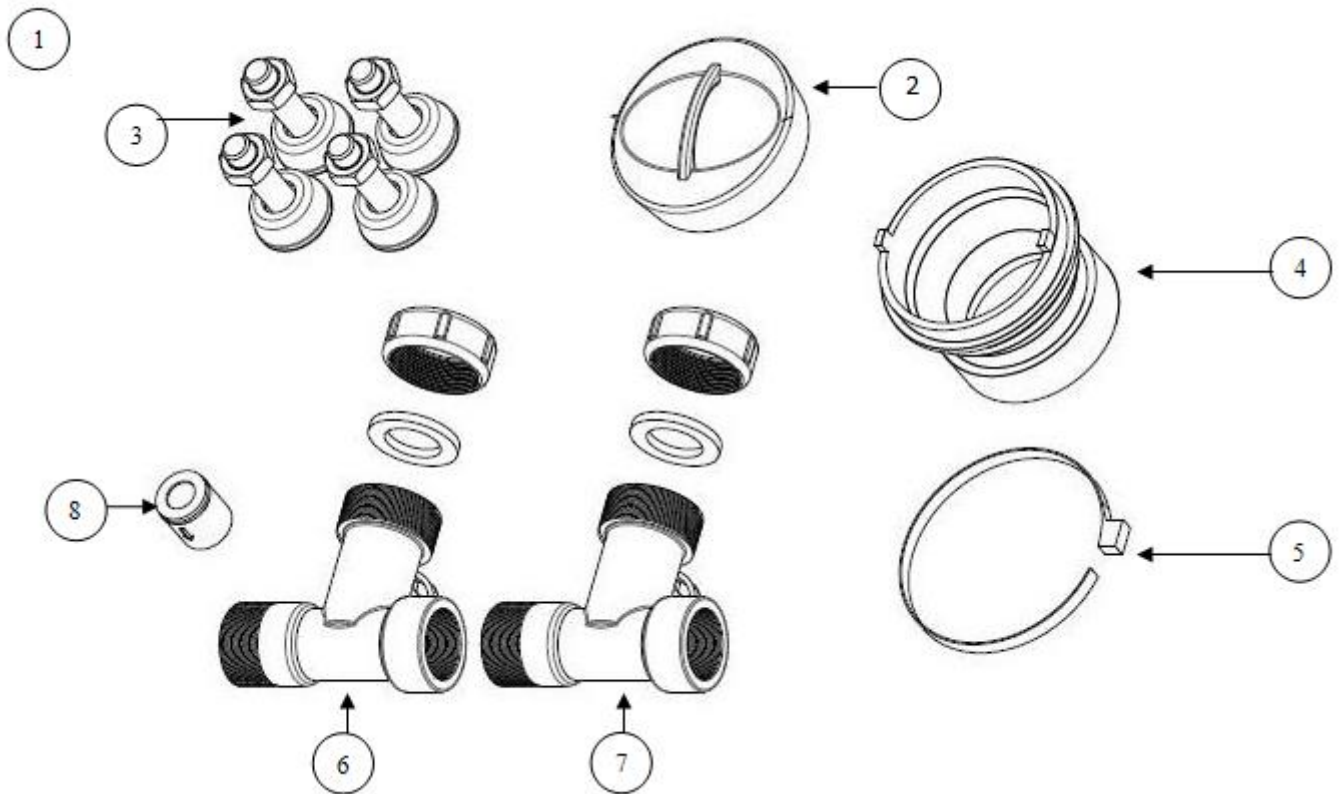

## Exploded Tub Assembly

Item	Description	Part number
1	Waste grill screw	999140
2	Waste grill	750633SS
3	Overflow O ring	752220
4	Overflow screw (1 off)	999074
5	Waste seal	752218
6	Waste body 50mm	752216
7	Hose clip (1 off)	752228
8	Washing machine waste hose	752223
9	Washing machine waste inlet	752201
10	Overflow hose	752215
11	Overflow body	752219
12	Waste inlet blanking cover	752202
13	Screw (1 off)	999054

## Exploded Chassis Assembly

Item	Description	Part number
1	Door assembly includes handle and magnetic catch	752050
2	Door handle (included in kit 752050)	Part of kit
3	Magnetic catch and rivet (included in kit 752050)	Part of kit
4	Hinge kit (2 hinges & 4 screws)	752054

## Exploded Tap Assembly

Item	Description	Part number
		<b>ST3101</b>
1	Tap complete including hoses and fittings	751193
2	Tap Seal Washer	751193OR
3	Flexible hose hot (red)	751193HT
4	Flexible hose cold (blue)	751193CD
5	Cartridge only (Not shown)	751193C

## Installation Kit

		<b>Part number</b>
<b>1</b>	<b>Description</b>	<b>ST 3101</b>
<b>1</b>	Installation kit complete (as shown above)	752041
<b>2</b>	Plug	750636
<b>3</b>	Adjustable foot assembly (1 off)	750920
<b>4</b>	Waste adaptor (50mm to 40mm dia.)	750638
<b>5</b>	Cable tie	Available from Hardware Stores
<b>6</b>	3 way ball valve complete (1 off) Hot	752234HT
<b>7</b>	3 way ball valve complete (1 off) Cold	752234CD
<b>8</b>	Non Return Valve –Hot	Part of item 6