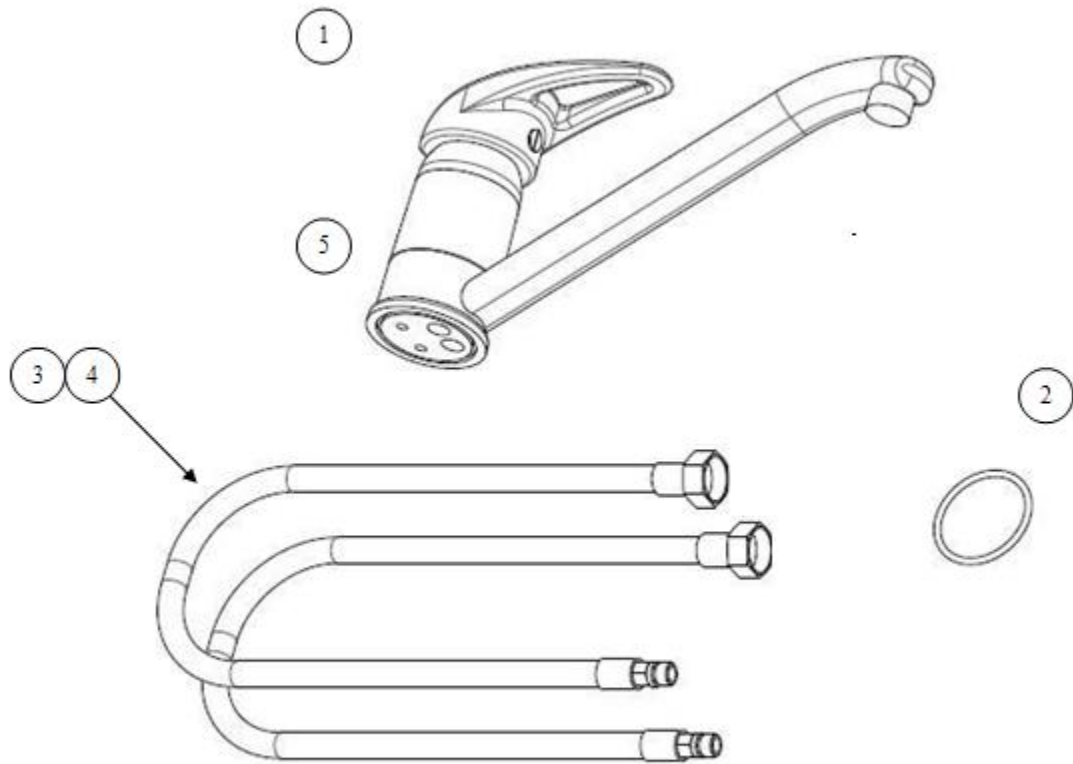

Description: **ROBINHOOD SUPERTUB EXTRA TAP**  
Model Number: **ST3101**

Model pictured: **ST3101**

## Exploded Tub Assembly

Item	Description	Part number
1	Waste grill screw	999140
2	Waste grill	750633SS
3	Overflow O ring	752220
4	Overflow screw (1 off)	999074
5	Waste seal	752218
6	Waste body 50mm	752216
7	Hose clip (1 off)	752228
8	Washing machine waste hose	752223
9	Washing machine waste inlet	752201
10	Overflow hose	752215
11	Overflow body	752219
12	Waste inlet blanking cover	752202
13	Screw (1 off)	999054

## Exploded Chassis Assembly

Item	Description	Part number
1	Door assembly includes handle and magnetic catch	752050
2	Door handle (included in kit 752050)	Part of kit
3	Magnetic catch and rivet (included in kit 752050)	Part of kit
4	Hinge kit (2 hinges & 4 screws)	752054

## Exploded Tap Assembly

Item	Description	Part number
		<b>ST3101</b>
1	Tap complete including hoses and fittings	751193
2	Tap Seal Washer	751193OR
3	Flexible hose hot (red)	751193HT
4	Flexible hose cold (blue)	751193CD
5	Cartridge only (Not shown)	751193C