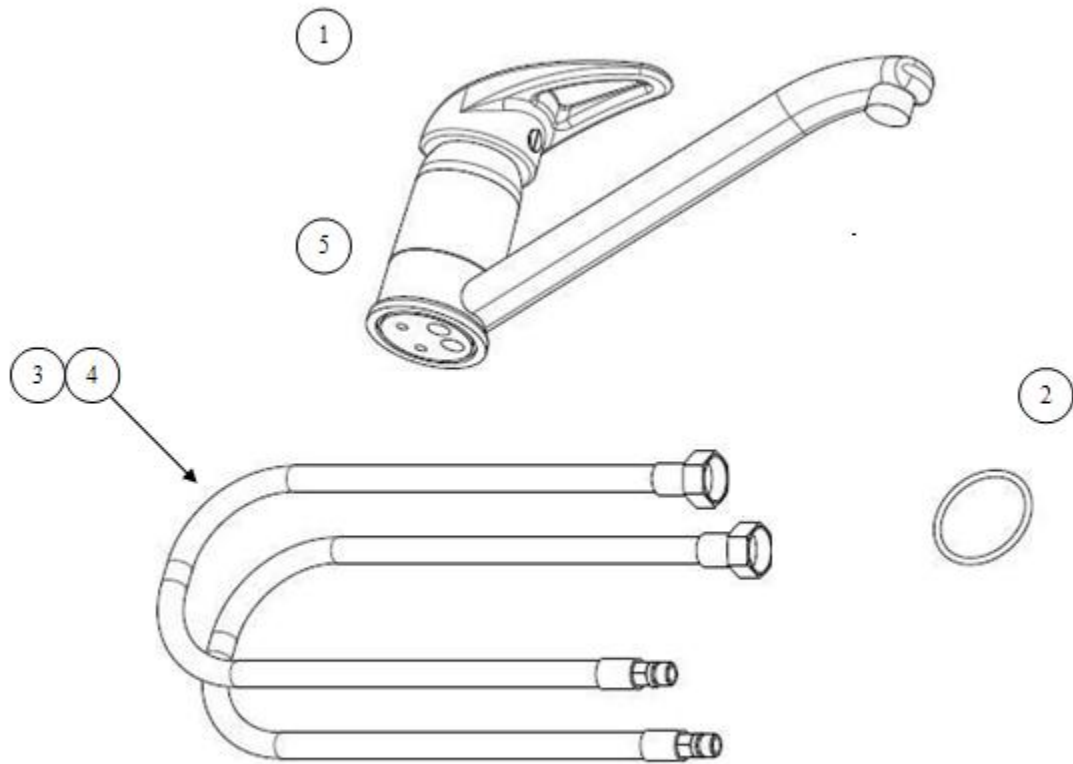

Description: **ROBINHOOD SUPERTUB EXTRA TAP**
Model Number: **ST3101**

Model pictured: **ST3101**

Exploded Tub Assembly

Item	Description	Part number
1	Waste grill screw	999140
2	Waste grill	750633SS
3	Overflow O ring	752220
4	Overflow screw (1 off)	999074
5	Waste seal	752218
6	Waste body 50mm	752216
7	Hose clip (1 off)	752228
8	Washing machine waste hose	752223
9	Washing machine waste inlet	752201
10	Overflow hose	752215
11	Overflow body	752219
12	Waste inlet blanking cover	752202
13	Screw (1 off)	999054

Exploded Chassis Assembly

Item	Description	Part number
1	Door assembly includes handle and magnetic catch	752050
2	Door handle (included in kit 752050)	Part of kit
3	Magnetic catch and rivet (included in kit 752050)	Part of kit
4	Hinge kit (2 hinges & 4 screws)	752054

Exploded Tap Assembly

		Part number
		ST3101
1	Tap complete including hoses and fittings	751193
2	Tap Seal Washer	751193OR
3	Flexible hose hot (red)	751193HT
4	Flexible hose cold (blue)	751193CD
5	Cartridge only (Not shown)	751193C

Installation Kit

		Part number
1	Description	ST 3101
1	Installation kit complete (as shown above)	752041
2	Plug	750636
3	Adjustable foot assembly (1 off)	750920
4	Waste adaptor (50mm to 40mm dia.)	750638
5	Cable tie	Available from Hardware Stores
6	3 way ball valve complete (1 off) Hot	752234HT
7	3 way ball valve complete (1 off) Cold	752234CD
8	Non Return Valve –Hot	Part of item 6