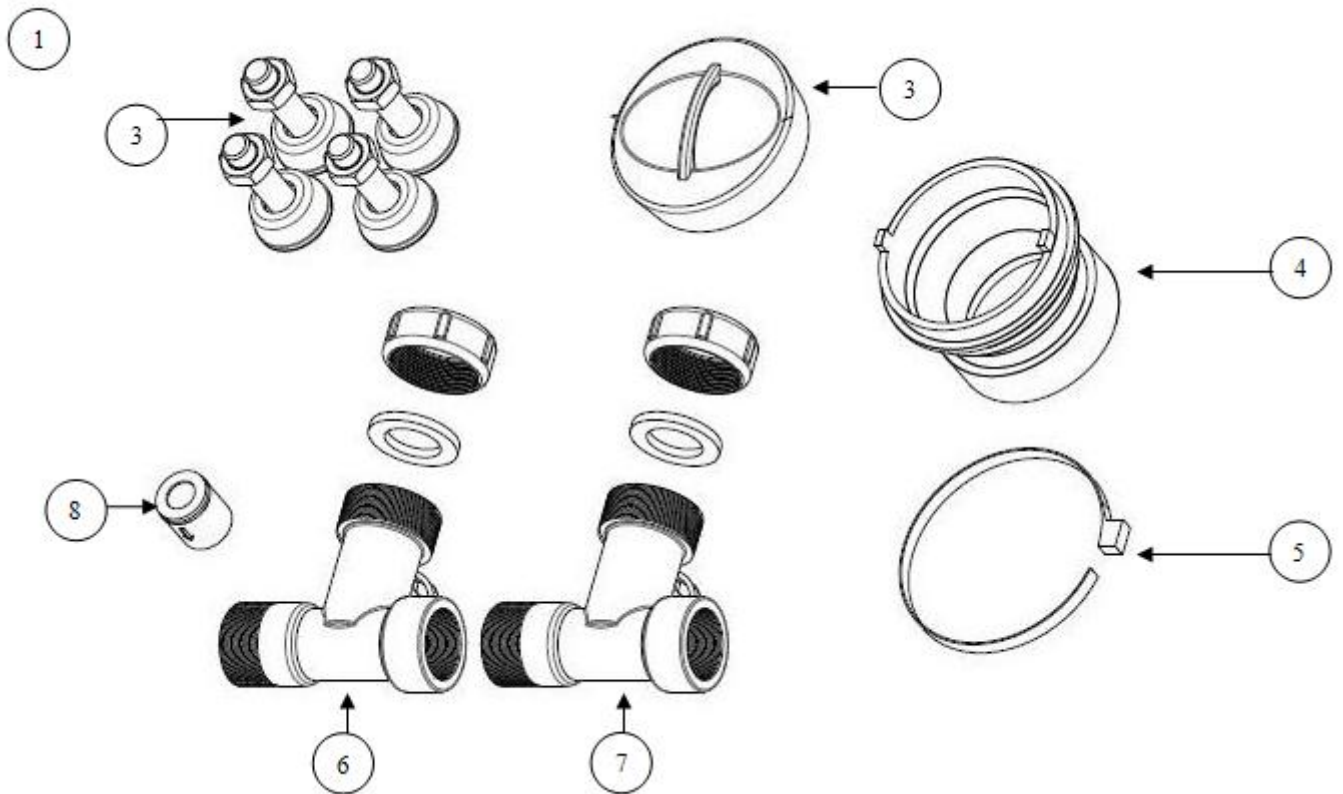

Description: **ROBINHOOD SUPERTUB EXTRA TAP**
Model Number: **ST3101**

Model pictured: **ST3101**

Exploded Tub Assembly

Item	Description	Part number
1	Waste grill screw	999140
2	Waste grill	750633SS
3	Overflow O ring	752220
4	Overflow screw (1 off)	999074
5	Waste seal	752218
6	Waste body 50mm	752216
7	Hose clip (1 off)	752228
8	Washing machine waste hose	752223
9	Washing machine waste inlet	752201
10	Overflow hose	752215
11	Overflow body	752219
12	Waste inlet blanking cover	752202
13	Screw (1 off)	999054

Exploded Chassis Assembly

Item	Description	Part number
1	Door assembly includes handle and magnetic catch	752050
2	Door handle (included in kit 752050)	Part of kit
3	Magnetic catch and rivet (included in kit 752050)	Part of kit
4	Hinge kit (2 hinges & 4 screws)	752054

Exploded Tap Assembly

		Part number
		ST3101
1	Tap complete including hoses and fittings	751193
2	Tap Seal Washer	751193OR
3	Flexible hose hot (red)	751193HT
4	Flexible hose cold (blue)	751193CD
5	Cartridge only (Not shown)	751193C

Installation Kit

		Part number
1	Description	ST 3101
1	Installation kit complete (as shown above)	752041
2	Plug	750636
3	Adjustable foot assembly (1 off)	750920
4	Waste adaptor (50mm to 40mm dia.)	750638
5	Cable tie	Available from Hardware Stores
6	3 way ball valve complete (1 off) Hot	752234HT
7	3 way ball valve complete (1 off) Cold	752234CD
8	Non Return Valve –Hot	Part of item 6