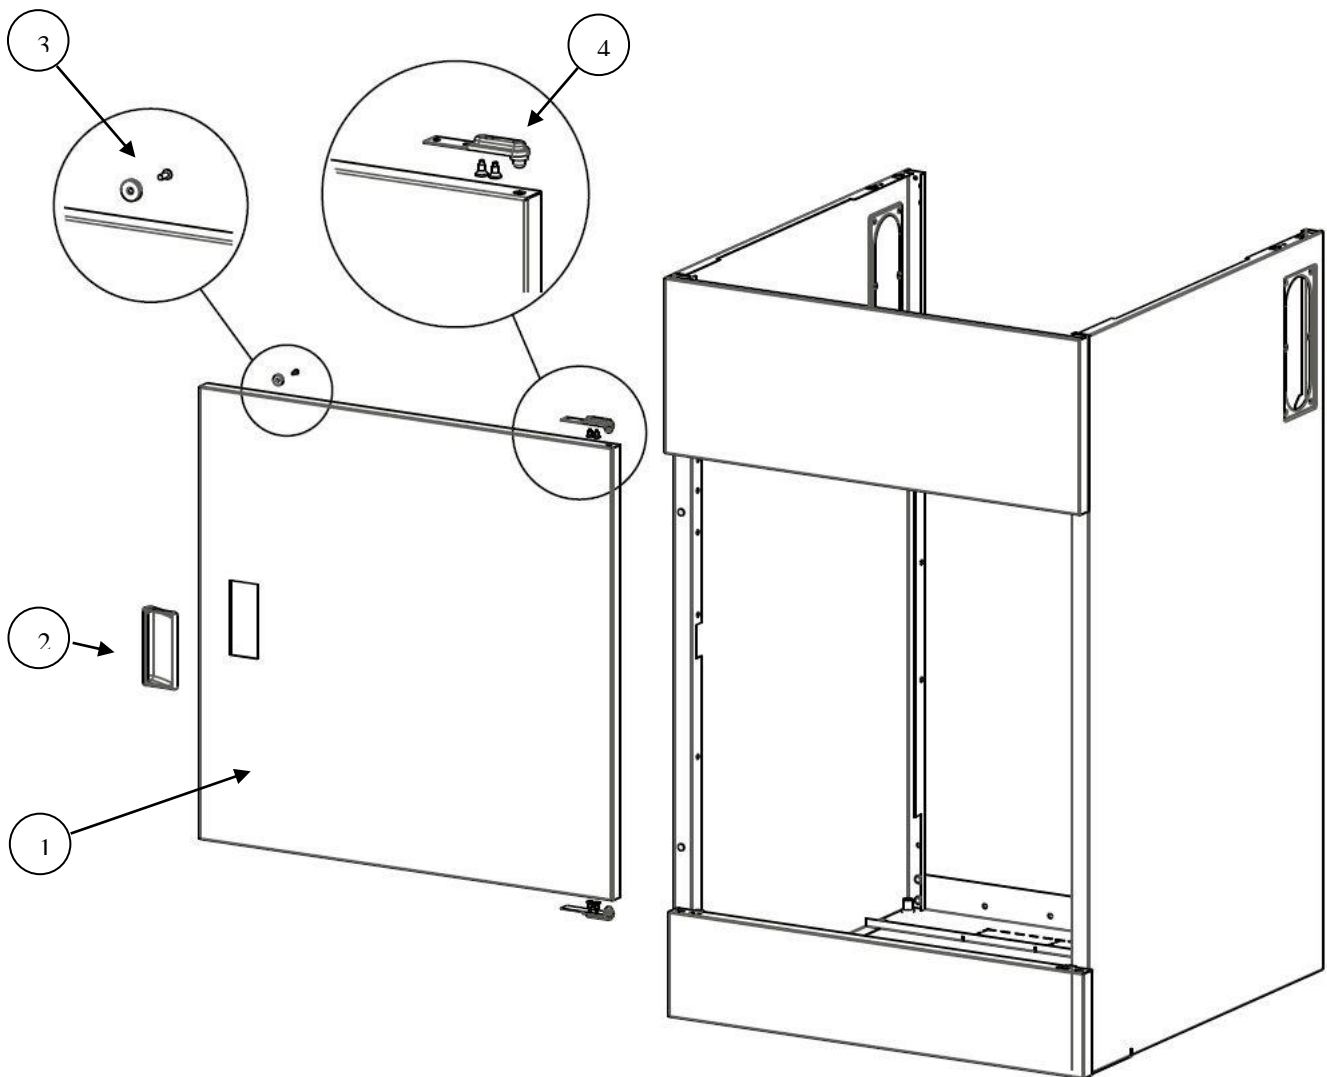

Description: **ROBINHOOD SUPERTUB EXTRA TAP**  
Model Number: **ST3101**

Model pictured: **ST3101**

## Exploded Tub Assembly

Item	Description	Part number
1	Waste grill screw	999140
2	Waste grill	750633SS
3	Overflow O ring	752220
4	Overflow screw (1 off)	999074
5	Waste seal	752218
6	Waste body 50mm	752216
7	Hose clip (1 off)	752228
8	Washing machine waste hose	752223
9	Washing machine waste inlet	752201
10	Overflow hose	752215
11	Overflow body	752219
12	Waste inlet blanking cover	752202
13	Screw (1 off)	999054

## Exploded Chassis Assembly

Item	Description	Part number
1	Door assembly includes handle and magnetic catch	752050
2	Door handle (included in kit 752050)	Part of kit
3	Magnetic catch and rivet (included in kit 752050)	Part of kit
4	Hinge kit (2 hinges & 4 screws)	752054

## Exploded Tap Assembly

Item	Description	Part number
		<b>ST3101</b>
1	Tap complete including hoses and fittings	751193
2	Tap Seal Washer	751193OR
3	Flexible hose hot (red)	751193HT
4	Flexible hose cold (blue)	751193CD
5	Cartridge only (Not shown)	751193C