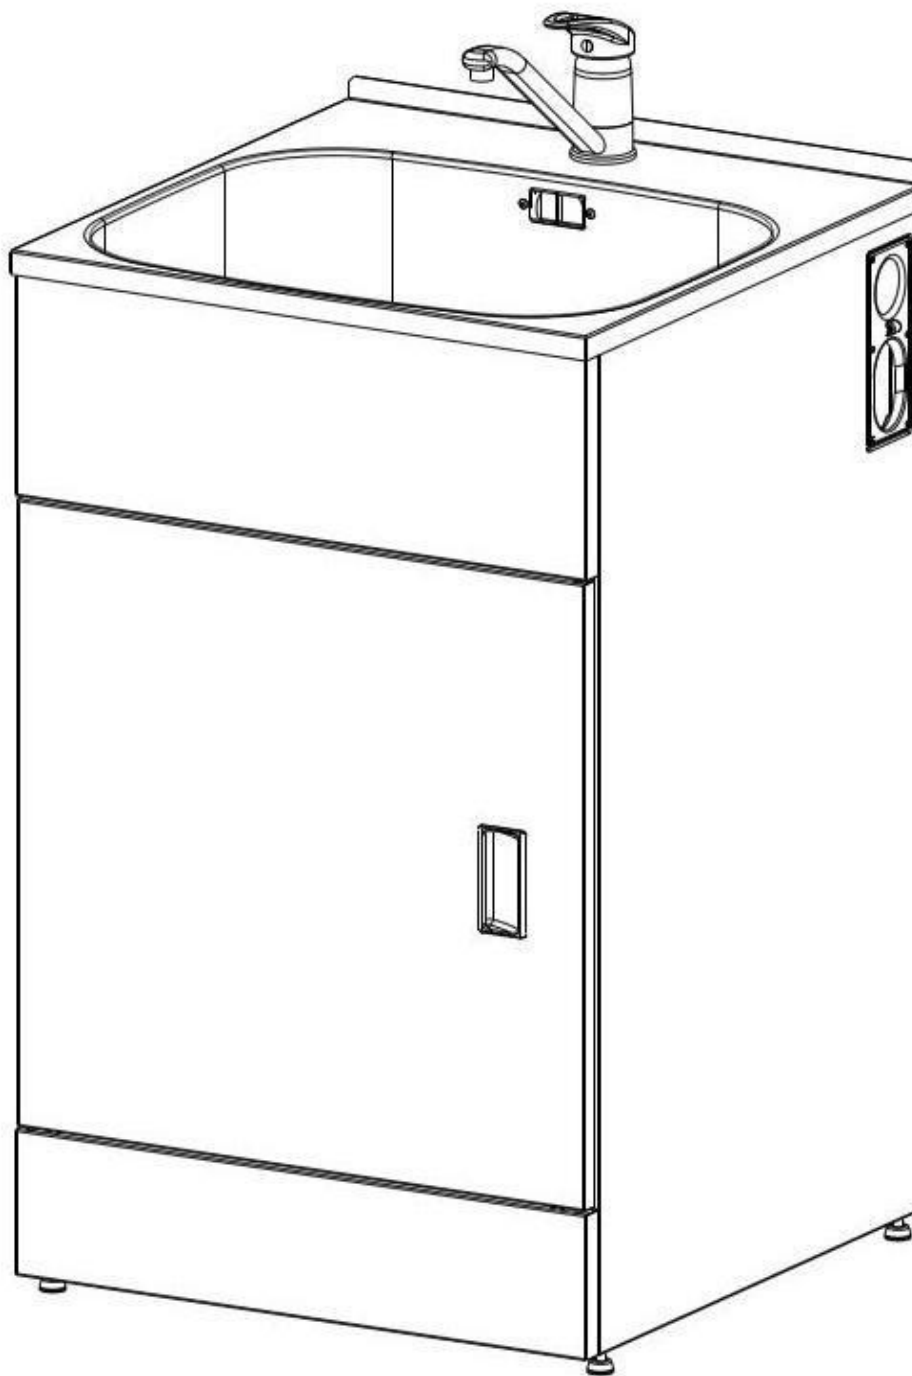

Description: **ROBINHOOD SUPERTUB EXTRA TAP**  
Model Number: **ST3101**

Model pictured: **ST3101**

## Exploded Tub Assembly

Item	Description	Part number
1	Waste grill screw	999140
2	Waste grill	750633SS
3	Overflow O ring	752220
4	Overflow screw (1 off)	999074
5	Waste seal	752218
6	Waste body 50mm	752216
7	Hose clip (1 off)	752228
8	Washing machine waste hose	752223
9	Washing machine waste inlet	752201
10	Overflow hose	752215
11	Overflow body	752219
12	Waste inlet blanking cover	752202
13	Screw (1 off)	999054

## Exploded Chassis Assembly

Item	Description	Part number
1	Door assembly includes handle and magnetic catch	752050
2	Door handle (included in kit 752050)	Part of kit
3	Magnetic catch and rivet (included in kit 752050)	Part of kit
4	Hinge kit (2 hinges & 4 screws)	752054

## Exploded Tap Assembly

Item	Description	Part number
		<b>ST3101</b>
1	Tap complete including hoses and fittings	751193
2	Tap Seal Washer	751193OR
3	Flexible hose hot (red)	751193HT
4	Flexible hose cold (blue)	751193CD
5	Cartridge only (Not shown)	751193C