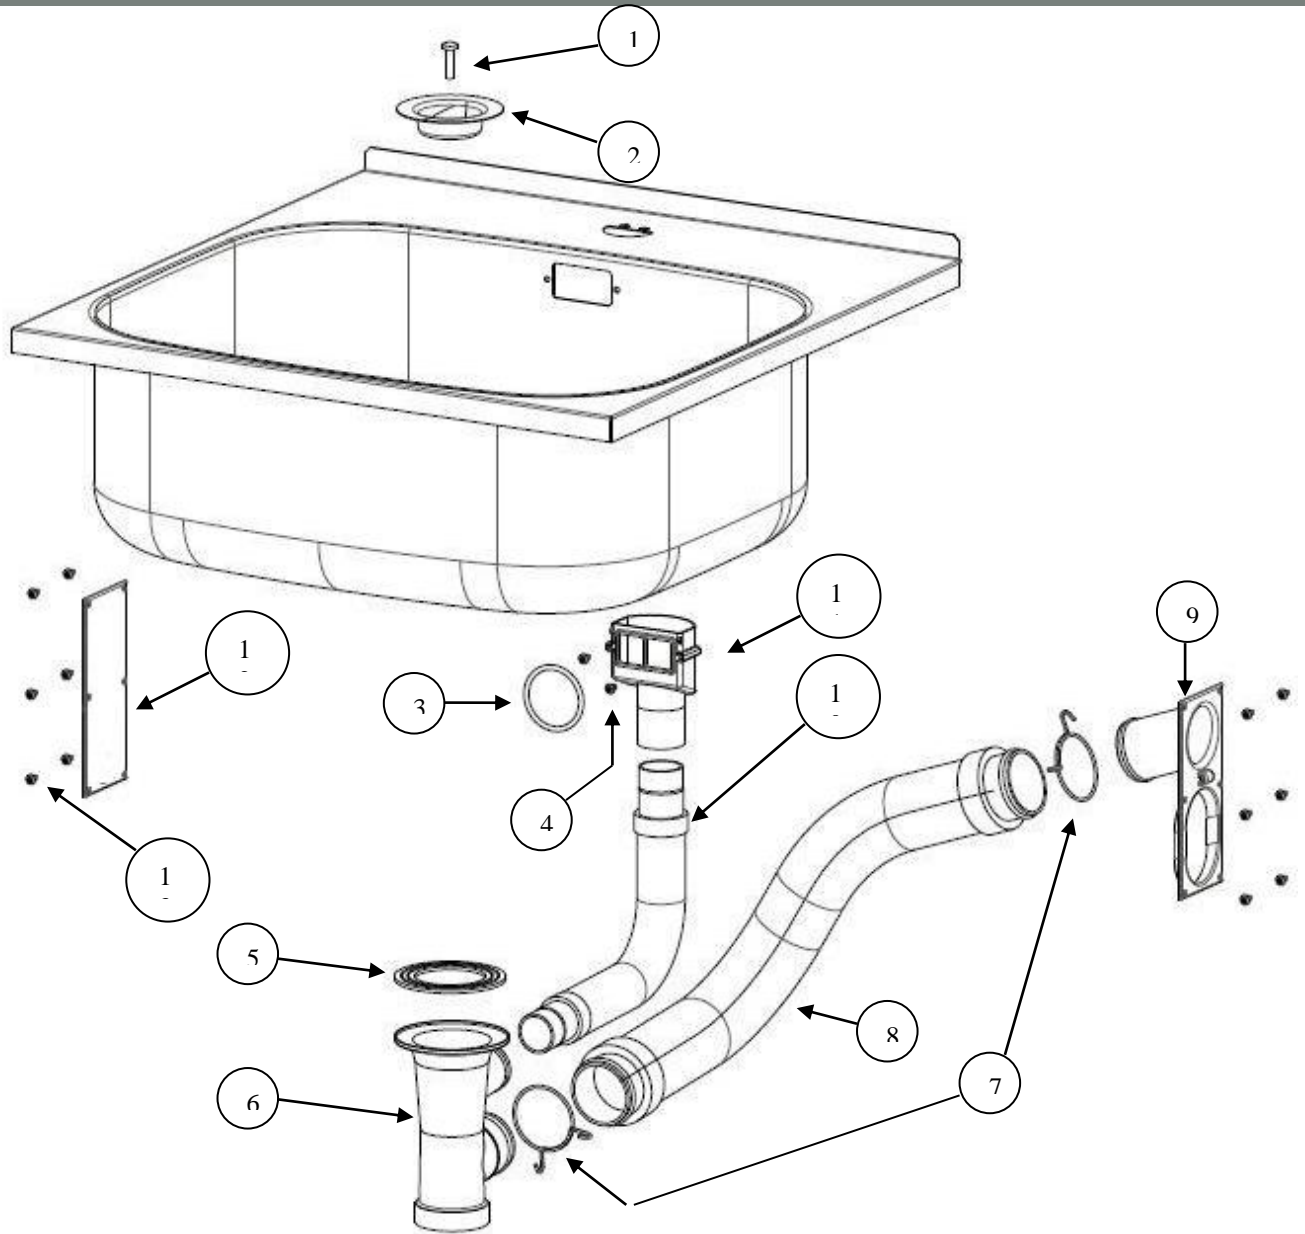

Description: **ROBINHOOD SUPERTUB EXTRA TAP**  
Model Number: **ST3101**

Model pictured: **ST3101**

## Exploded Tub Assembly

Item	Description	Part number
1	Waste grill screw	999140
2	Waste grill	750633SS
3	Overflow O ring	752220
4	Overflow screw (1 off)	999074
5	Waste seal	752218
6	Waste body 50mm	752216
7	Hose clip (1 off)	752228
8	Washing machine waste hose	752223
9	Washing machine waste inlet	752201
10	Overflow hose	752215
11	Overflow body	752219
12	Waste inlet blanking cover	752202
13	Screw (1 off)	999054

## Exploded Chassis Assembly

Item	Description	Part number
1	Door assembly includes handle and magnetic catch	752050
2	Door handle (included in kit 752050)	Part of kit
3	Magnetic catch and rivet (included in kit 752050)	Part of kit
4	Hinge kit (2 hinges & 4 screws)	752054

## Exploded Tap Assembly

Item	Description	Part number
		<b>ST3101</b>
1	Tap complete including hoses and fittings	751193
2	Tap Seal Washer	751193OR
3	Flexible hose hot (red)	751193HT
4	Flexible hose cold (blue)	751193CD
5	Cartridge only (Not shown)	751193C