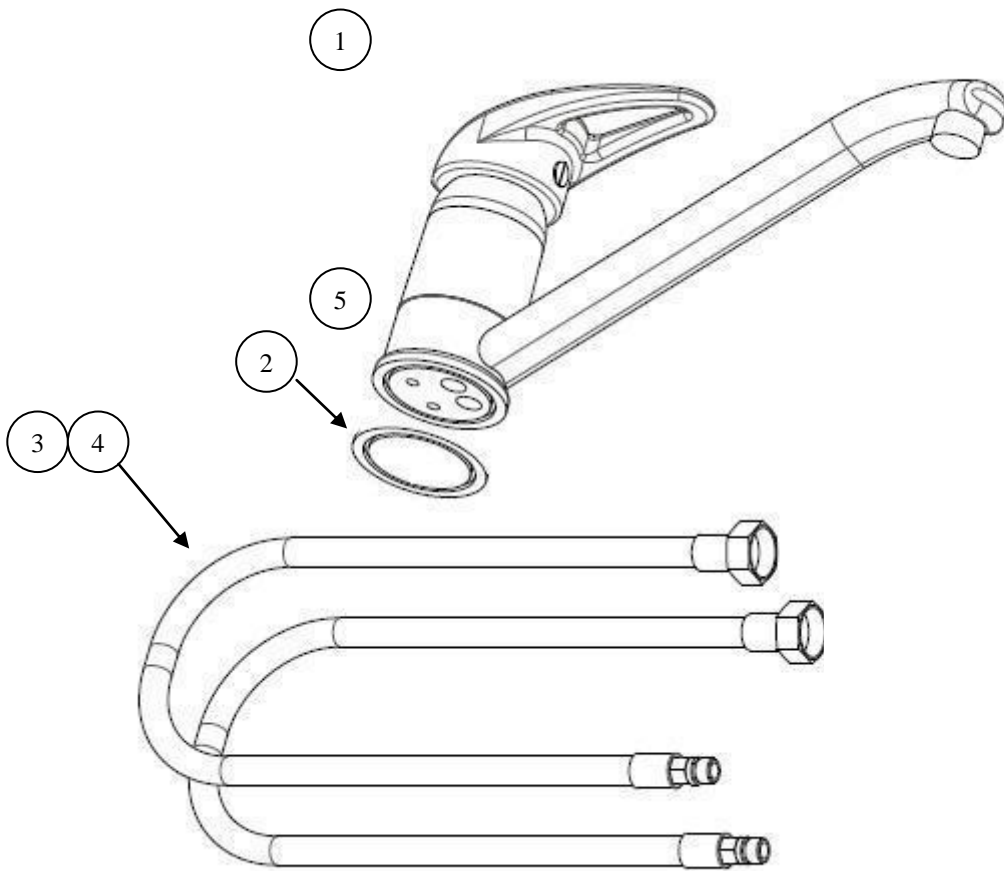

Description: **ROBINHOOD SUPERTUB CLASSIC**
Model Number: **ST3701**

Model pictured: **ST3701**

Exploded Tub Assembly

Item	Description	Part number
1	Waste grill screw	999140
2	Waste grill	750633SS
3	Overflow O ring	752220
4	Overflow screw (1 off)	999074
5	Waste seal	752218
6	Waste body 50mm	752216
7	Hose clip (1 off)	752228
8	Washing machine waste hose	752223
9	Washing machine waste inlet	752201
10	Overflow hose	752215
11	Overflow body	752219
12	Waste inlet blanking cover	752202
13	Screw (1 off)	999054

Exploded Console Assembly

		Part number
Item	Description	ST 3701
1	Console	751042WH
2	End cap (right hand)	750813
3	End cap (left hand)	750814
4	Screw (1 off)	999054

Removal of the console to access the single lever swivel tap

1. Turn the water off at the mains and open the tap to relieve the pressure.
2. Inside the cabinet disconnect the tap flexible hoses from the 3 way ball valve.
3. Remove the two screws from the front of console (see diagram below).
4. Slide console forward and lift to remove in from the unit.
5. To assemble, reverse the above procedure.

Exploded Tap Assembly

Item	Description	Part number
		ST3701
1	Tap complete including hoses and fittings	751193
2	Tap seal washer	751193OR
3	Flexible hose hot (red)	751193HT
4	Flexible hose cold (blue)	751193CD
5	Cartridge only (not shown)	751193C