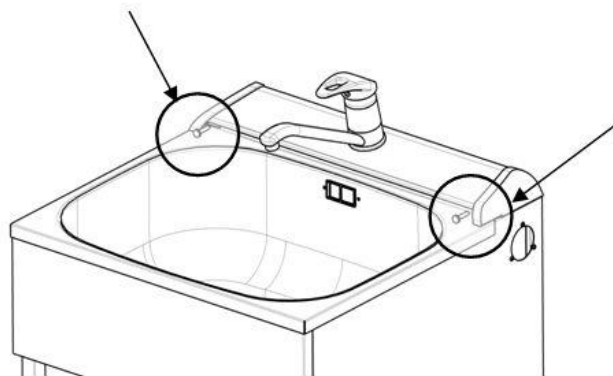

Description: **ROBINHOOD SUPERTUB CLASSIC**
Model Number: **ST3701**

Model pictured: **ST3701**

Exploded Tub Assembly

Item	Description	Part number
1	Waste grill screw	999140
2	Waste grill	750633SS
3	Overflow O ring	752220
4	Overflow screw (1 off)	999074
5	Waste seal	752218
6	Waste body 50mm	752216
7	Hose clip (1 off)	752228
8	Washing machine waste hose	752223
9	Washing machine waste inlet	752201
10	Overflow hose	752215
11	Overflow body	752219
12	Waste inlet blanking cover	752202
13	Screw (1 off)	999054

Exploded Console Assembly

		Part number
Item	Description	ST 3701
1	Console	751042WH
2	End cap (right hand)	750813
3	End cap (left hand)	750814
4	Screw (1 off)	999054

Removal of the console to access the single lever swivel tap

1. Turn the water off at the mains and open the tap to relieve the pressure.
2. Inside the cabinet disconnect the tap flexible hoses from the 3 way ball valve.
3. Remove the two screws from the front of console (see diagram below).
4. Slide console forward and lift to remove in from the unit.
5. To assemble, reverse the above procedure.

Exploded Tap Assembly

Item	Description	Part number
		ST3701
1	Tap complete including hoses and fittings	751193
2	Tap seal washer	751193OR
3	Flexible hose hot (red)	751193HT
4	Flexible hose cold (blue)	751193CD
5	Cartridge only (not shown)	751193C