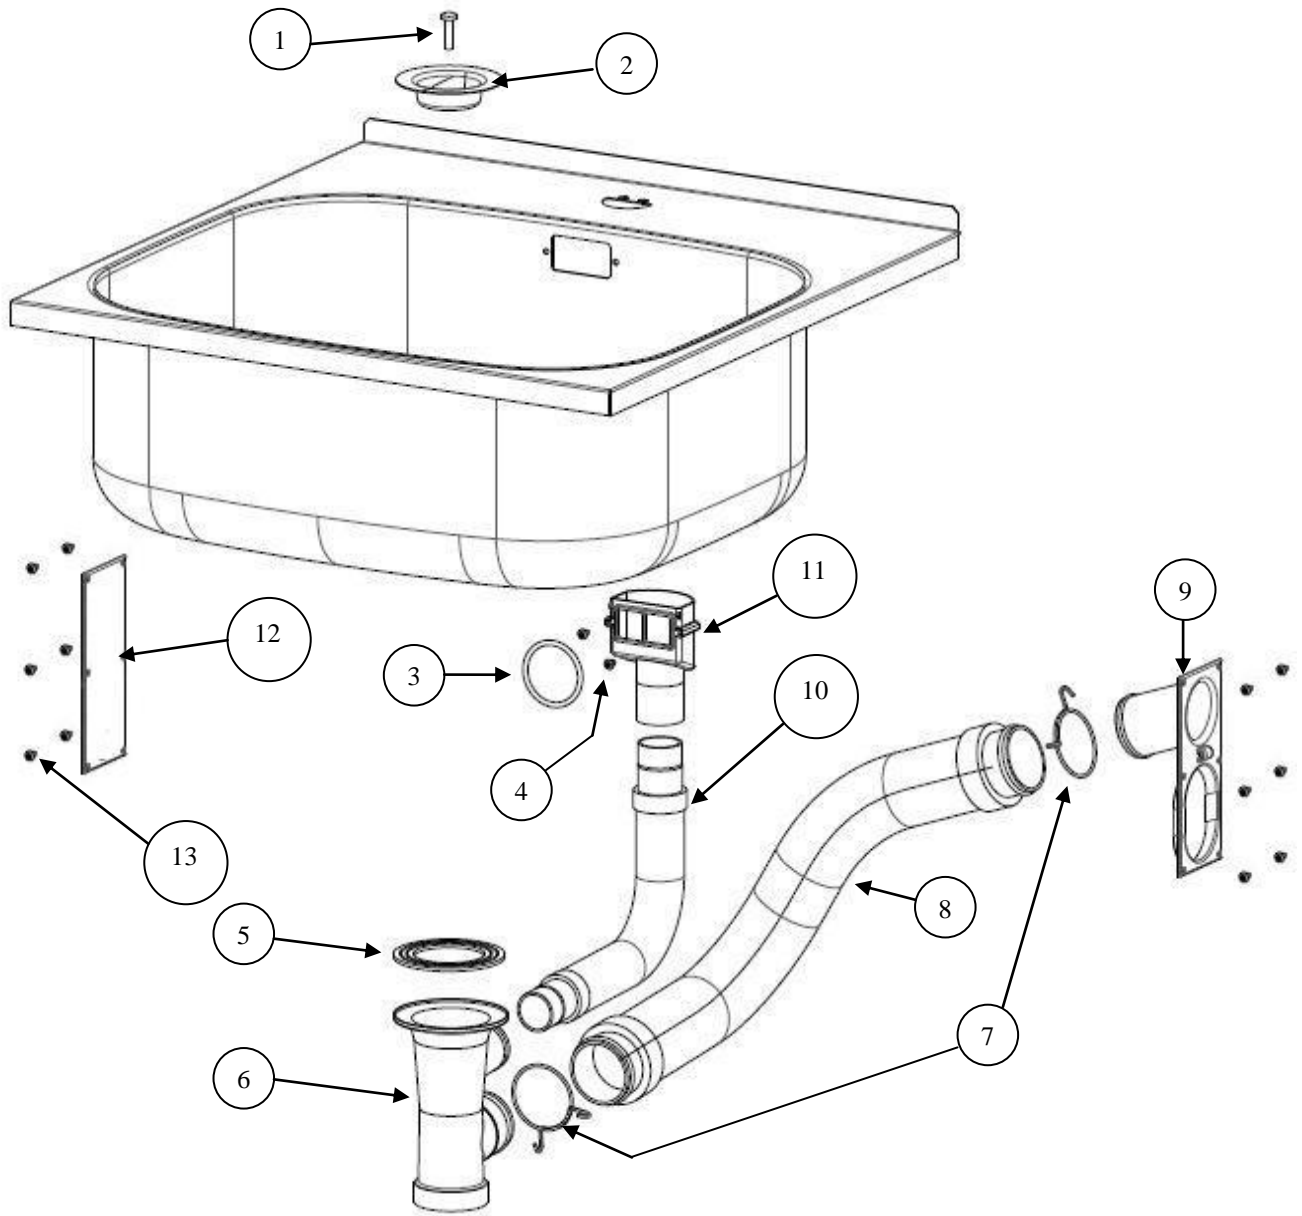

Description: **ROBINHOOD SUPERTUB CLASSIC**
Model Number: **ST3701**

Model pictured: **ST3701**

Exploded Tub Assembly

Item	Description	Part number
1	Waste grill screw	999140
2	Waste grill	750633SS
3	Overflow O ring	752220
4	Overflow screw (1 off)	999074
5	Waste seal	752218
6	Waste body 50mm	752216
7	Hose clip (1 off)	752228
8	Washing machine waste hose	752223
9	Washing machine waste inlet	752201
10	Overflow hose	752215
11	Overflow body	752219
12	Waste inlet blanking cover	752202
13	Screw (1 off)	999054

Exploded Console Assembly

		Part number
Item	Description	ST 3701
1	Console	751042WH
2	End cap (right hand)	750813
3	End cap (left hand)	750814
4	Screw (1 off)	999054

Removal of the console to access the single lever swivel tap

1. Turn the water off at the mains and open the tap to relieve the pressure.
2. Inside the cabinet disconnect the tap flexible hoses from the 3 way ball valve.
3. Remove the two screws from the front of console (see diagram below).
4. Slide console forward and lift to remove in from the unit.
5. To assemble, reverse the above procedure.

Exploded Tap Assembly

Item	Description	Part number
		ST3701
1	Tap complete including hoses and fittings	751193
2	Tap seal washer	751193OR
3	Flexible hose hot (red)	751193HT
4	Flexible hose cold (blue)	751193CD
5	Cartridge only (not shown)	751193C