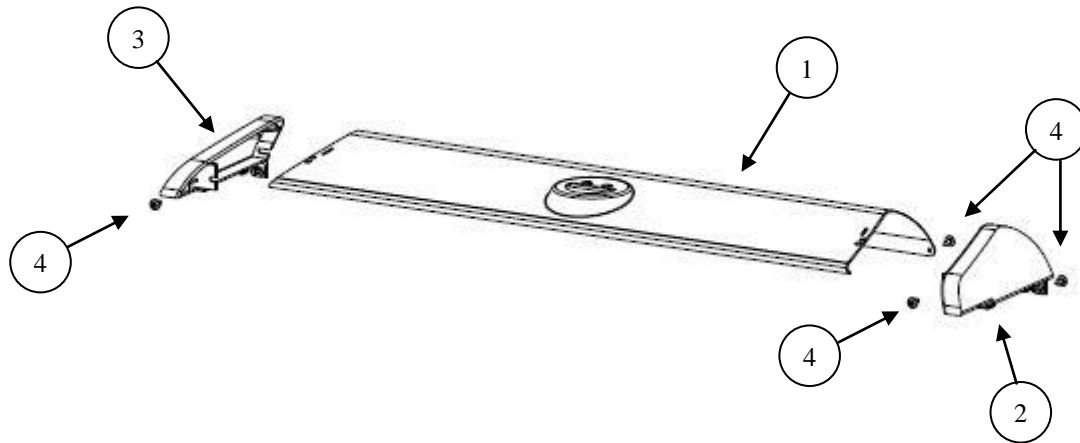

Description: **ROBINHOOD SUPERTUB CLASSIC**
Model Number: **ST3701**

Model pictured: **ST3701**

Exploded Tub Assembly

Item	Description	Part number
1	Waste grill screw	999140
2	Waste grill	750633SS
3	Overflow O ring	752220
4	Overflow screw (1 off)	999074
5	Waste seal	752218
6	Waste body 50mm	752216
7	Hose clip (1 off)	752228
8	Washing machine waste hose	752223
9	Washing machine waste inlet	752201
10	Overflow hose	752215
11	Overflow body	752219
12	Waste inlet blanking cover	752202
13	Screw (1 off)	999054

Exploded Console Assembly

		Part number
Item	Description	ST 3701
1	Console	751042WH
2	End cap (right hand)	750813
3	End cap (left hand)	750814
4	Screw (1 off)	999054

Removal of the console to access the single lever swivel tap

1. Turn the water off at the mains and open the tap to relieve the pressure.
2. Inside the cabinet disconnect the tap flexible hoses from the 3 way ball valve.
3. Remove the two screws from the front of console (see diagram below).
4. Slide console forward and lift to remove in from the unit.
5. To assemble, reverse the above procedure.

Exploded Tap Assembly

Item	Description	Part number
		ST3701
1	Tap complete including hoses and fittings	751193
2	Tap seal washer	751193OR
3	Flexible hose hot (red)	751193HT
4	Flexible hose cold (blue)	751193CD
5	Cartridge only (not shown)	751193C