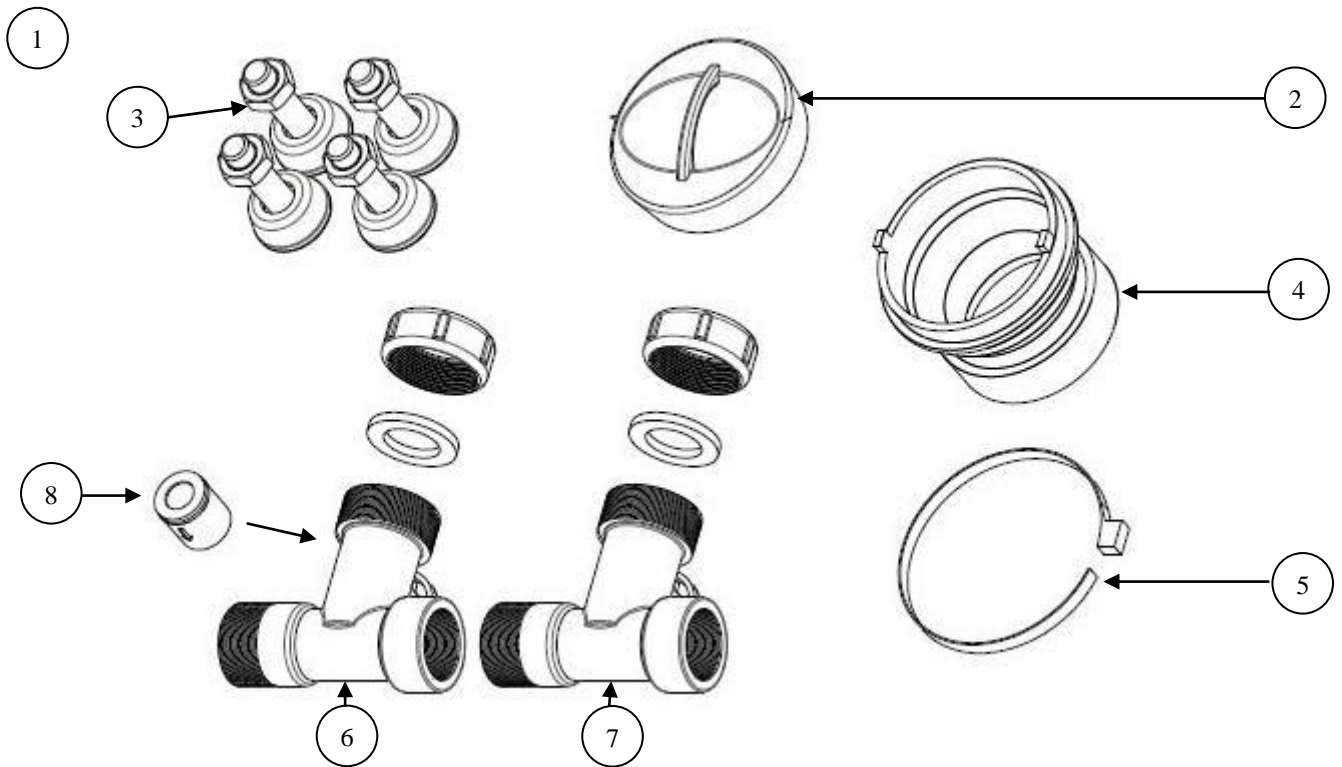

### Removal of the console to access the single lever swivel tap

- 1.** Turn the water off at the mains and open the tap to relieve the pressure.
- 2.** Inside the cabinet disconnect the tap flexible hoses from the 3 way ball valve.
- 3.** Remove the two screws from the front of console (see diagram below).
- 4.** Slide console forward and lift to remove in from the unit.
- 5.** To assemble, reverse the above procedure.

## Exploded Chassis Assembly

		<b>Part number</b>
<b>Item</b>	<b>Description</b>	<b>ST 3701</b>
<b>1</b>	Door assembly kit includes magnetic catch	752057
<b>2</b>	Door handle kit (includes screws & washers)	751048
<b>3</b>	Magnetic catch and rivet (included in kit 752057)	Part of kit
<b>4</b>	Hinge kit (2 hinges & 4 screws)	752054

## Exploded Tap Assembly

Item	Description	Part number
		ST3701
1	Tap complete including hoses and fittings	751193
2	Tap seal washer	751193OR
3	Flexible hose hot (red)	751193HT
4	Flexible hose cold (blue)	751193CD
5	Cartridge only (not shown)	751193C

## Installation Kit

Item	Description	Part number
		<b>ST3701</b>
<b>1</b>	Installation kit complete (as shown above)	752041
<b>2</b>	Plug	750636
<b>3</b>	Adjustable foot assembly (1 off)	750920
<b>4</b>	Waste adaptor (50mm to 40mm dia.)	750638
<b>5</b>	Cable tie	Available from Hardware Stores
<b>6</b>	3 way ball valve complete (1 off) Hot	752234HT
<b>7</b>	3 way ball valve complete (1 off) Cold	752234CD
<b>8</b>	Non return valve Hot	Part of item 6