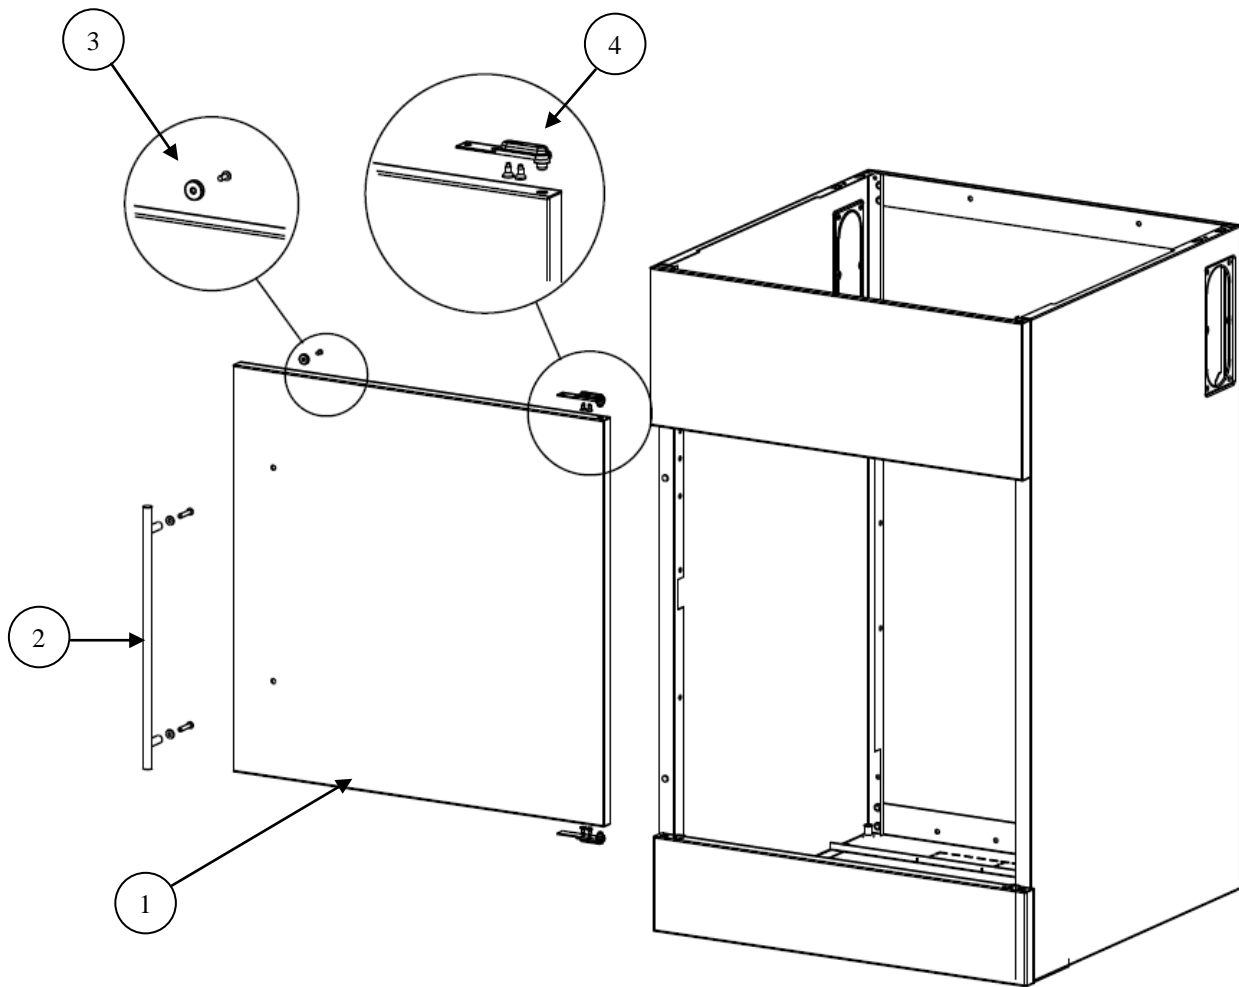

Exploded Chassis Assembly

		Part number
Item	Description	ST 3701
1	Door assembly kit includes magnetic catch	752057
2	Door handle kit (includes screws & washers)	751048
3	Magnetic catch and rivet (included in kit 752057)	Part of kit
4	Hinge kit (2 hinges & 4 screws)	752054