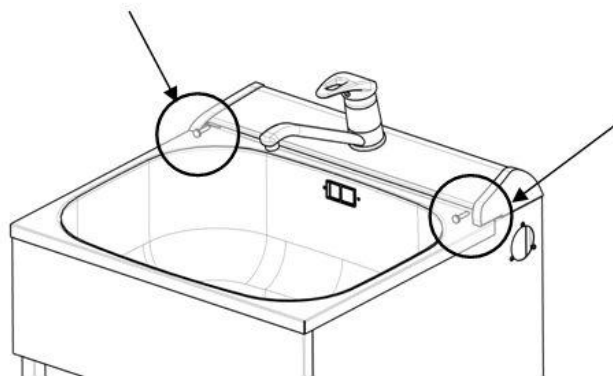

## Exploded Tub Assembly

Item	Description	Part number
1	Waste grill screw	999140
2	Waste grill	750633SS
3	Overflow O ring	752220
4	Overflow screw (1 off)	999074
5	Waste seal	752218
6	Waste body 50mm	752216
7	Hose clip (1 off)	752228
8	Washing machine waste hose	752223
9	Washing machine waste inlet	752201
10	Overflow hose	752215
11	Overflow body	752219
12	Waste inlet blanking cover	752202
13	Screw (1 off)	999054

### Removal of the console to access the single lever swivel tap

- 1.** Turn the water off at the mains and open the tap to relieve the pressure.
- 2.** Inside the cabinet disconnect the tap flexible hoses from the 3 way ball valve.
- 3.** Remove the two screws from the front of console (see diagram below).
- 4.** Slide console forward and lift to remove in from the unit.
- 5.** To assemble, reverse the above procedure.