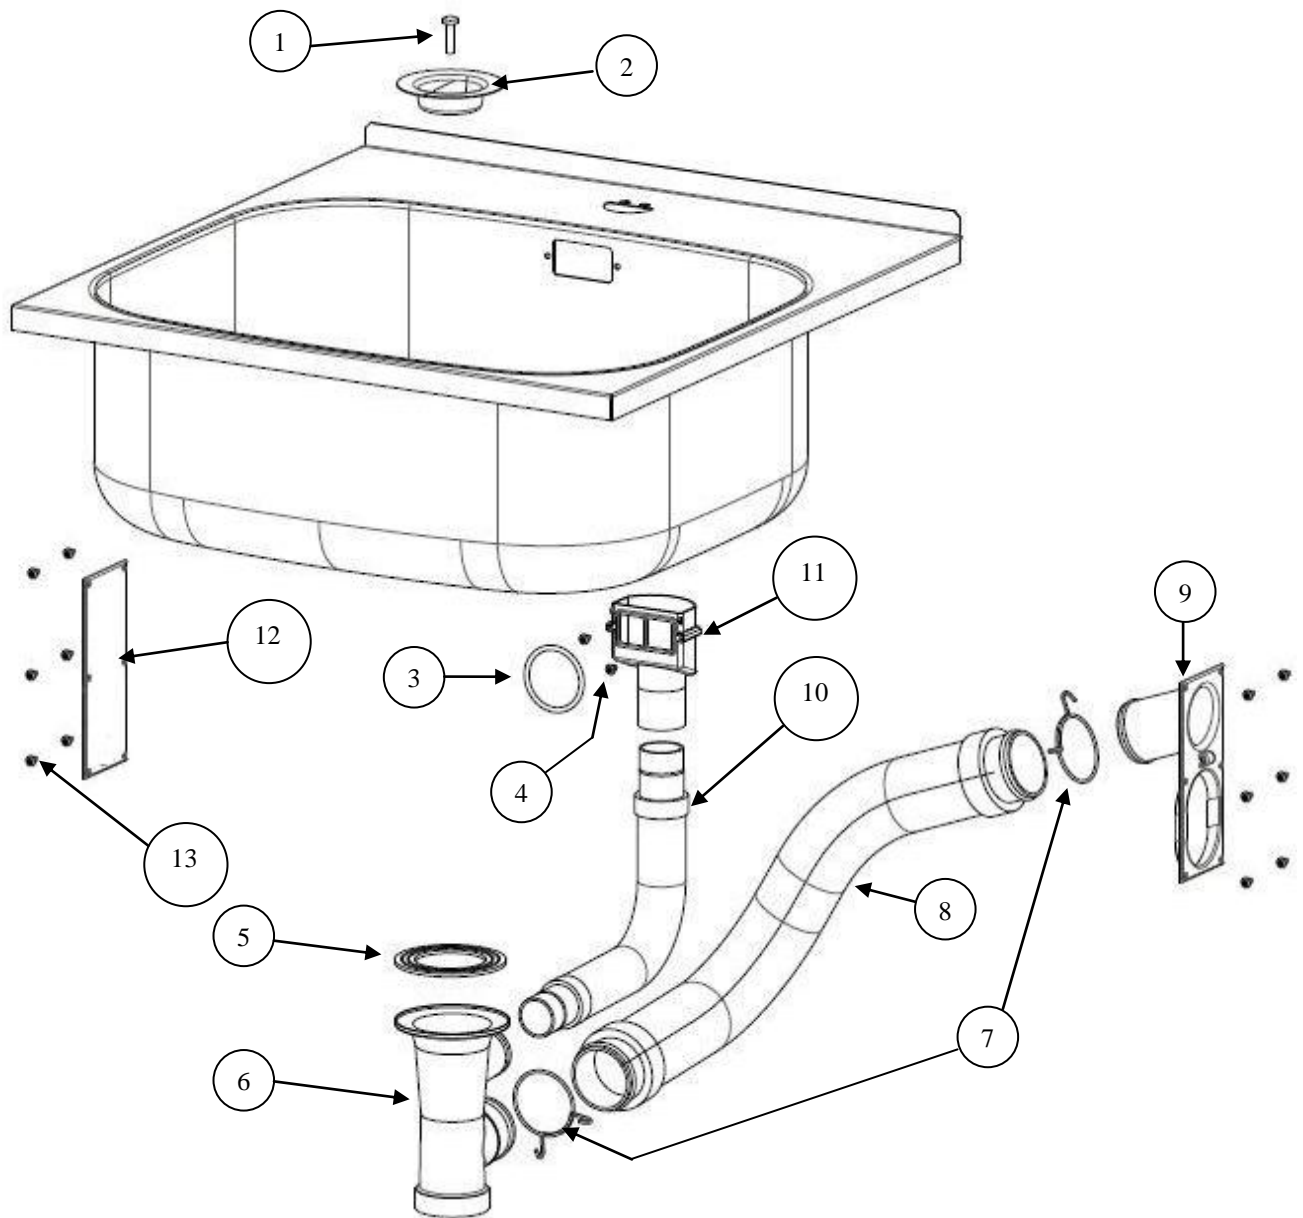

## Exploded Tub Assembly

Item	Description	Part number
1	Waste grill screw	999140
2	Waste grill	750633SS
3	Overflow O ring	752220
4	Overflow screw (1 off)	999074
5	Waste seal	752218
6	Waste body 50mm	752216
7	Hose clip (1 off)	752228
8	Washing machine waste hose	752223
9	Washing machine waste inlet	752201
10	Overflow hose	752215
11	Overflow body	752219
12	Waste inlet blanking cover	752202
13	Screw (1 off)	999054

## Exploded Console Assembly

		Part number
<b>Item</b>	<b>Description</b>	<b>ST 3701</b>
<b>1</b>	Console	751042WH
<b>2</b>	End cap (right hand)	750813
<b>3</b>	End cap (left hand)	752814
<b>4</b>	Screw (1 off)	999054

### Removal of the console to access the single lever swivel tap

- 1.** Turn the water off at the mains and open the tap to relieve the pressure.
- 2.** Inside the cabinet disconnect the tap flexible hoses from the 3 way ball valve.
- 3.** Remove the two screws from the front of console (see diagram below).
- 4.** Slide console forward and lift to remove in from the unit.
- 5.** To assemble, reverse the above procedure.

## Exploded Tap Assembly

Item	Description	Part number
		ST3701
1	Tap complete including hoses and fittings	751193
2	Tap seal washer	751193OR
3	Flexible hose hot (red)	751193HT
4	Flexible hose cold (blue)	751193CD
5	Cartridge only (not shown)	751193C