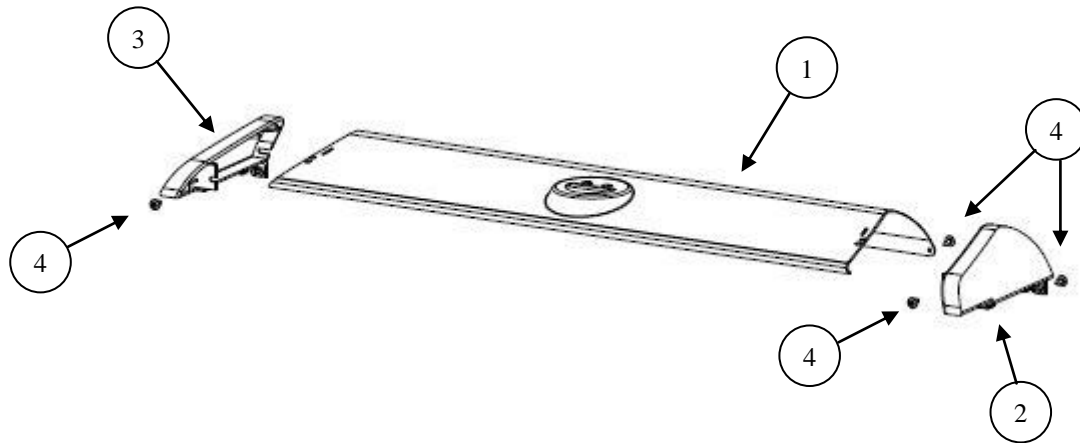

Description: **ROBINHOOD SUPERTUB CLASSIC**  
Model Number: **ST3701**

Model pictured: **ST3701**

## Exploded Tub Assembly

Item	Description	Part number
1	Waste grill screw	999140
2	Waste grill	750633SS
3	Overflow O ring	752220
4	Overflow screw (1 off)	999074
5	Waste seal	752218
6	Waste body 50mm	752216
7	Hose clip (1 off)	752228
8	Washing machine waste hose	752223
9	Washing machine waste inlet	752201
10	Overflow hose	752215
11	Overflow body	752219
12	Waste inlet blanking cover	752202
13	Screw (1 off)	999054

## Exploded Console Assembly

		Part number
<b>Item</b>	<b>Description</b>	<b>ST 3701</b>
<b>1</b>	Console	751042WH
<b>2</b>	End cap (right hand)	750813
<b>3</b>	End cap (left hand)	752814
<b>4</b>	Screw (1 off)	999054

## Exploded Tap Assembly

Item	Description	Part number
		ST3701
1	Tap complete including hoses and fittings	751193
2	Tap seal washer	751193OR
3	Flexible hose hot (red)	751193HT
4	Flexible hose cold (blue)	751193CD
5	Cartridge only (not shown)	751193C