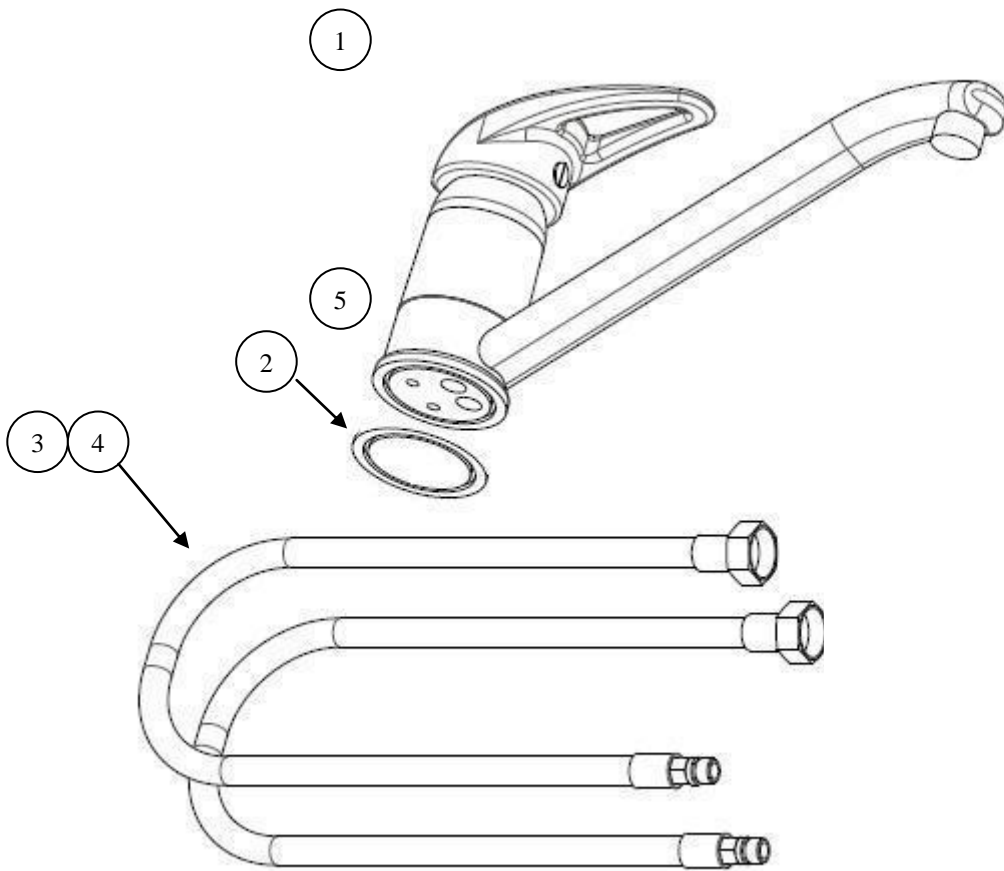

## Exploded Tub Assembly

Item	Description	Part number
1	Waste grill screw	999140
2	Waste grill	750633SS
3	Overflow O ring	752220
4	Overflow screw (1 off)	999074
5	Waste seal	752218
6	Waste body 50mm	752216
7	Hose clip (1 off)	752228
8	Washing machine waste hose	752223
9	Washing machine waste inlet	752201
10	Overflow hose	752215
11	Overflow body	752219
12	Waste inlet blanking cover	752202
13	Screw (1 off)	999054

## Exploded Console Assembly

		Part number
<b>Item</b>	<b>Description</b>	<b>ST 3701</b>
<b>1</b>	Console	751042WH
<b>2</b>	End cap (right hand)	750813
<b>3</b>	End cap (left hand)	752814
<b>4</b>	Screw (1 off)	999054

### Removal of the console to access the single lever swivel tap

- 1.** Turn the water off at the mains and open the tap to relieve the pressure.
- 2.** Inside the cabinet disconnect the tap flexible hoses from the 3 way ball valve.
- 3.** Remove the two screws from the front of console (see diagram below).
- 4.** Slide console forward and lift to remove in from the unit.
- 5.** To assemble, reverse the above procedure.

## Exploded Tap Assembly

Item	Description	Part number
		ST3701
1	Tap complete including hoses and fittings	751193
2	Tap seal washer	751193OR
3	Flexible hose hot (red)	751193HT
4	Flexible hose cold (blue)	751193CD
5	Cartridge only (not shown)	751193C