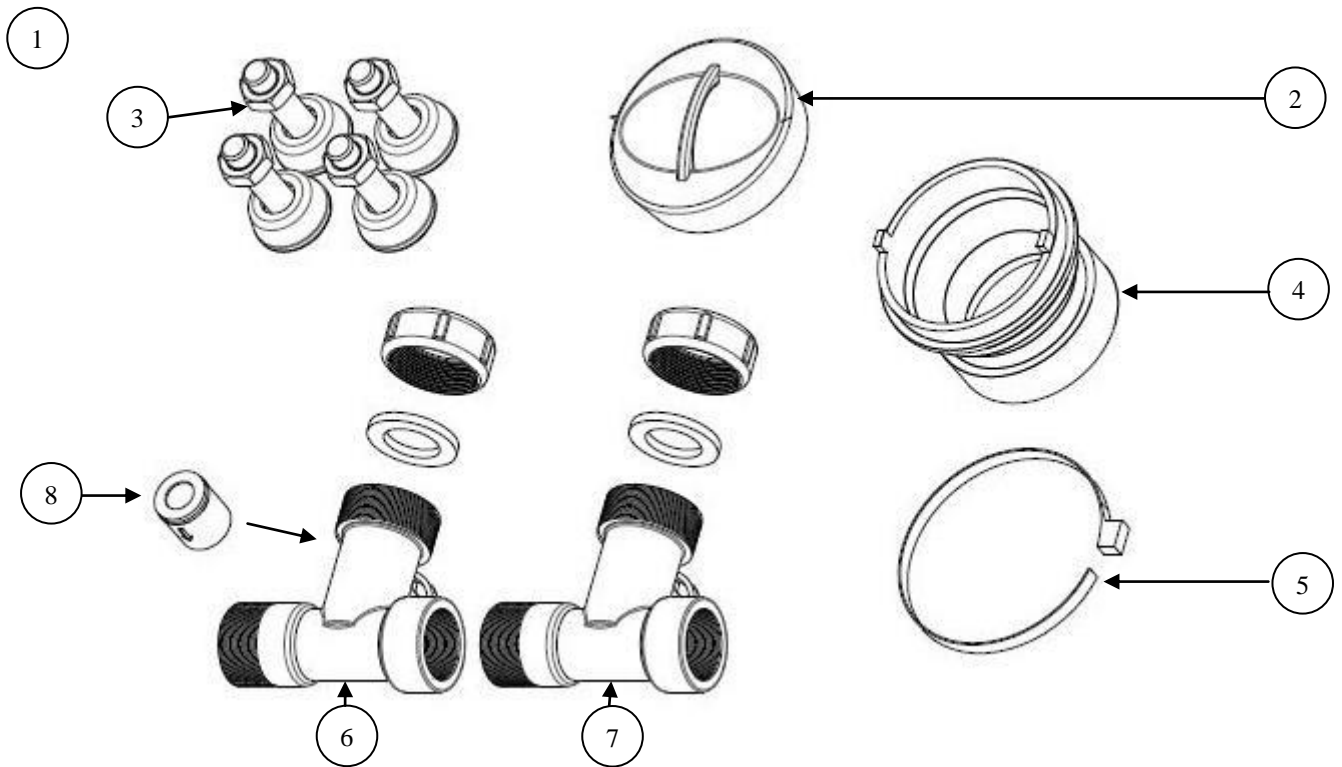

1. Turn the water off at the mains and open the tap to relieve the pressure.
2. Inside the cabinet disconnect the tap flexible hoses from the 3 way ball valve.
3. Remove the two screws from the front of console (see diagram below).
4. Slide console forward and lift to remove in from the unit.
5. To assemble, reverse the above procedure.

Exploded Chassis Assembly

		Part number
Item	Description	ST 3701
1	Door assembly kit includes magnetic catch	752057
2	Door handle kit (includes screws & washers)	751048
3	Magnetic catch and rivet (included in kit 752057)	Part of kit
4	Hinge kit (2 hinges & 4 screws)	752054

Exploded Tap Assembly

Item	Description	Part number
		ST3701
1	Tap complete including hoses and fittings	751193
2	Tap seal washer	751193OR
3	Flexible hose hot (red)	751193HT
4	Flexible hose cold (blue)	751193CD
5	Cartridge only (not shown)	751193C

Installation Kit

Item	Description	Part number
		ST3701
1	Installation kit complete (as shown above)	752041
2	Plug	750636
3	Adjustable foot assembly (1 off)	750920
4	Waste adaptor (50mm to 40mm dia.)	750638
5	Cable tie	Available from Hardware Stores
6	3 way ball valve complete (1 off) Hot	752234HT
7	3 way ball valve complete (1 off) Cold	752234CD
8	Non return valve Hot	Part of item 6