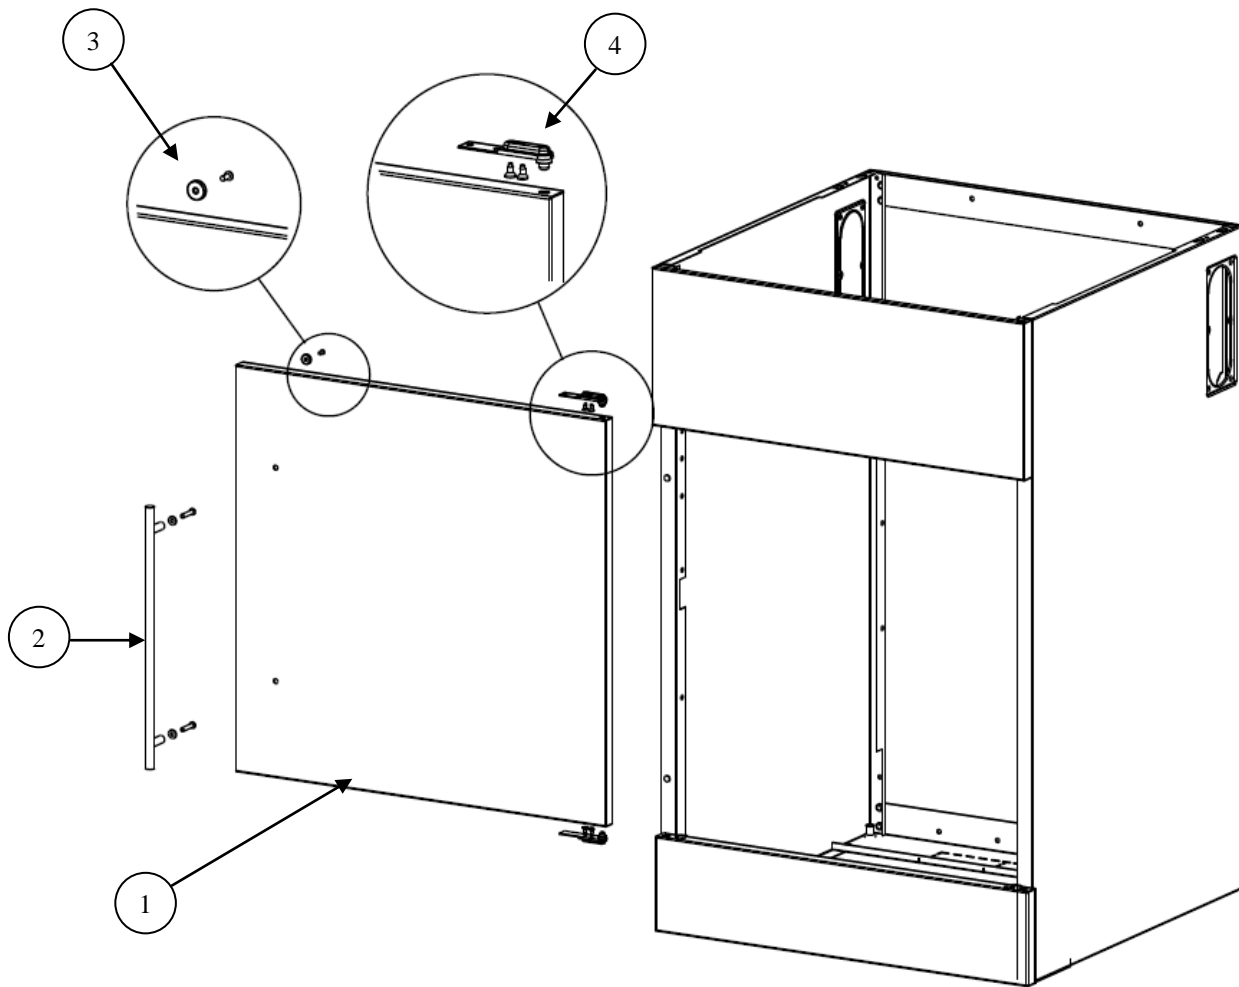

Exploded Chassis Assembly

		Part number
Item	Description	ST 3701
1	Door assembly kit includes magnetic catch	752057
2	Door handle kit (includes screws & washers)	751048
3	Magnetic catch and rivet (included in kit 752057)	Part of kit
4	Hinge kit (2 hinges & 4 screws)	752054