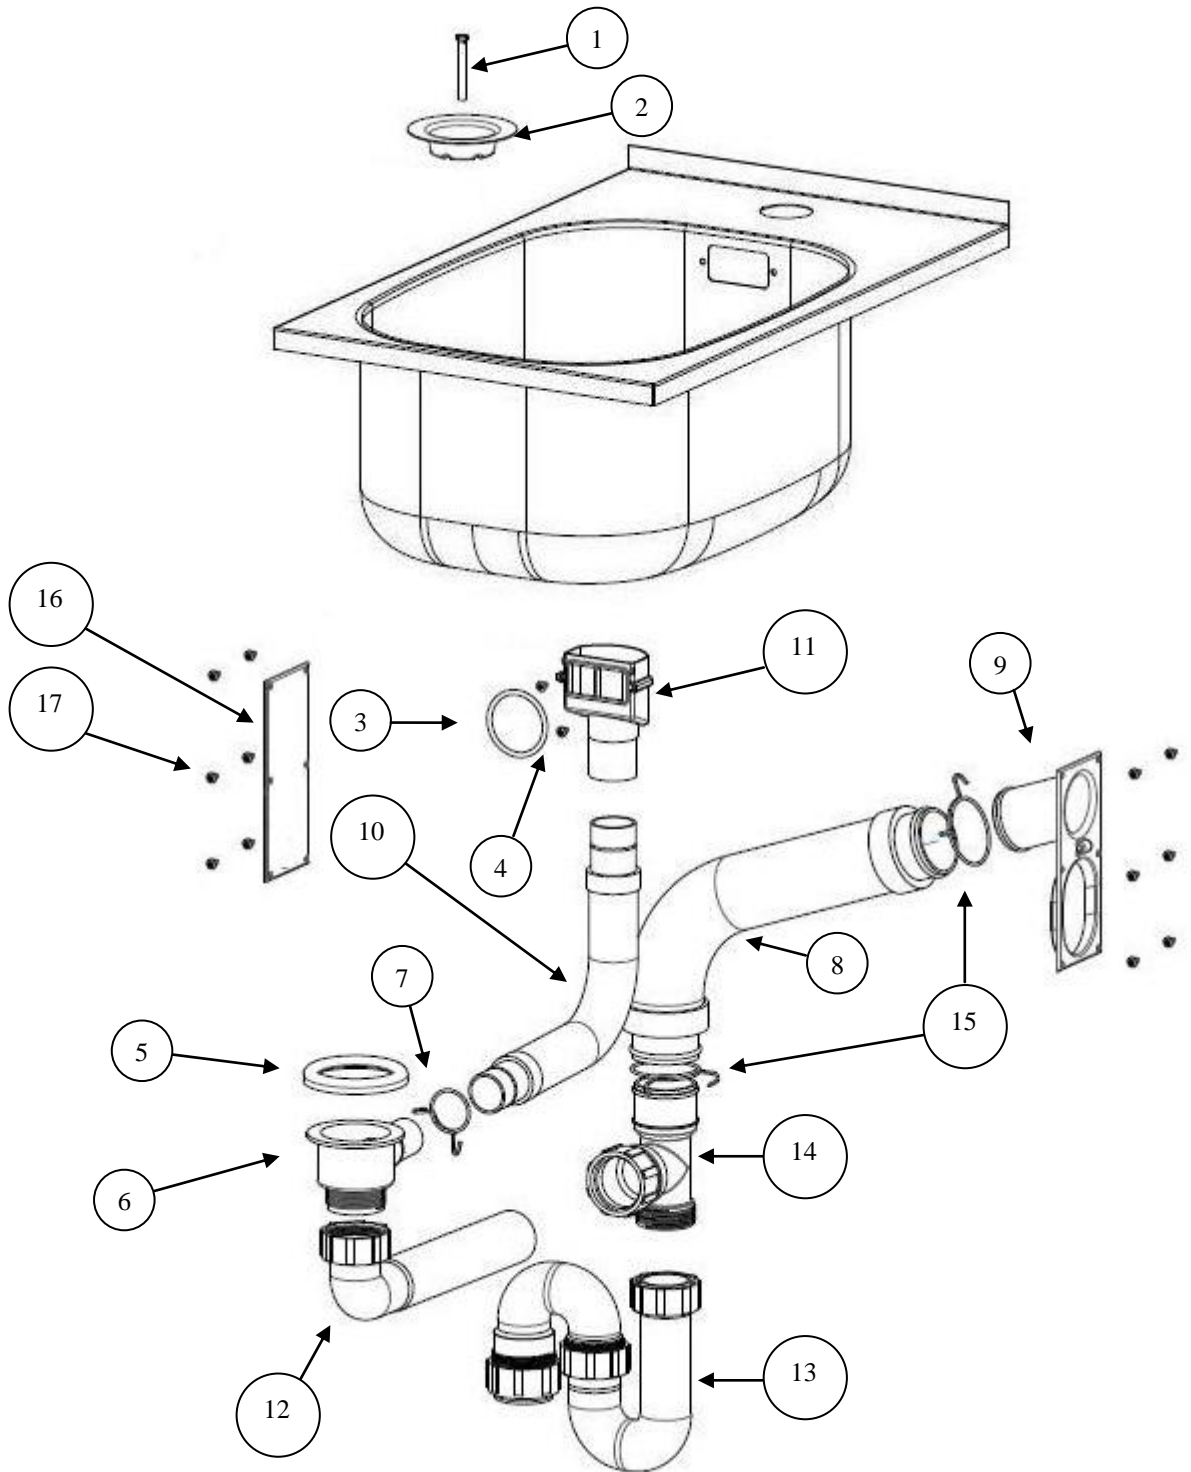

Description: **ROBINHOOD SUPERTUB DLB DRW SLIM**
Model Number: **ST7001SLIMA**

Model pictured: **ST7001SLIMA**

Exploded Tub Assembly

Exploded Tub Assembly Cont

		Part number
Item	Description	ST 7001SLIMA
1	Waste grill screw	752230
2	Waste grill	752214
3	Overflow O ring	752220
4	Overflow screw (1 off)	999074
5	Waste seal	752209
6	Waste body	752205
7	Overflow hose clip	752229
8	Washing machine waste hose 290mm	752225
9	Washing machine waste inlet	752201
10	Overflow hose	752215
11	Overflow body	752219
12	Waste elbow	752204
13	U bend complete kit	75220345
14	Waste T piece	752203
15	Washing machine waste hose clip (1 off)	752228
16	Waste inlet blanking cover	752202
17	Screw (1 off)	999054

Exploded Chassis Assembly

		Part number
Item	Description	ST 7001SLIMA
1	Bottom drawer complete (less handle)	751062
2	Top drawer complete (less handle)	751064
3	Bottom drawer side/runner set (left & right hand) (2 x sides & 2 x runners)	Supplied with Item 1
4	Top drawer side/runner set (left & right hand) (2 x sides & 2 x runners)	Supplied with Item 2
5	Handle complete including screws and washers (1 off)	751010
6	Knob hot (red)	750909RD
7	Knob cold (blue)	750909BU
8	Flexible hose	751141
9	Three way ball valve complete (1 off)	751132
N/S	Non return valve	751154

N/S = Not shown

Exploded Tap Assembly

Item	Description	Part number
		ST7001SLIMA
1	Tap complete including hoses and fittings	751193
2	Tap Seal Washer	751193OR
3	Flexible hose hot (red)	751193HT
4	Flexible hose cold (blue)	751193CD
5	Cartridge only - Not Shown	751193C

Installation Kit

1

		Part number
1	Installation kit complete (as shown above)	ST7001SLIMA 752043
2	Plug	750636
3	Adjustable foot assembly (1 off)	750920
4	Cable tie	Available in Hardware Stores