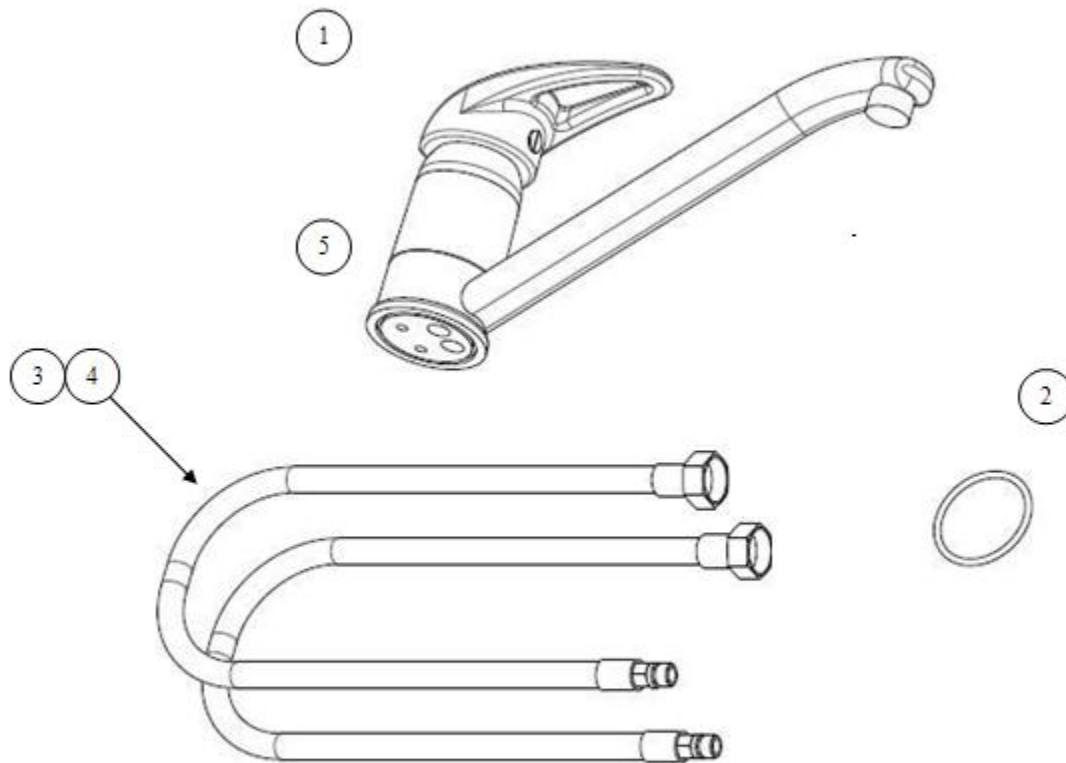

Description: **ROBINHOOD SUPERTUB DLB DRW SLIM**
Model Number: **ST7001SLIMA**

Model pictured: **ST7001SLIMA**

Exploded Tub Assembly

Exploded Tub Assembly Cont

		Part number
Item	Description	ST 7001SLIMA
1	Waste grill screw	752230
2	Waste grill	752214
3	Overflow O ring	752220
4	Overflow screw (1 off)	999074
5	Waste seal	752209
6	Waste body	752205
7	Overflow hose clip	752229
8	Washing machine waste hose 290mm	752225
9	Washing machine waste inlet	752201
10	Overflow hose	752215
11	Overflow body	752219
12	Waste elbow	752204
13	U bend complete kit	75220345
14	Waste T piece	752203
15	Washing machine waste hose clip (1 off)	752228
16	Waste inlet blanking cover	752202
17	Screw (1 off)	999054

Exploded Chassis Assembly

		Part number
Item	Description	ST 7001SLIMA
1	Bottom drawer complete (less handle)	751062
2	Top drawer complete (less handle)	751064
3	Bottom drawer side/runner set (left & right hand) (2 x sides & 2 x runners)	Supplied with Item 1
4	Top drawer side/runner set (left & right hand) (2 x sides & 2 x runners)	Supplied with Item 2
5	Handle complete including screws and washers (1 off)	751010
6	Knob hot (red)	750909RD
7	Knob cold (blue)	750909BU
8	Flexible hose	751141
9	Three way ball valve complete (1 off)	751132
N/S	Non return valve	751154

N/S = Not shown

Exploded Tap Assembly

Item	Description	Part number
		ST7001SLIMA
1	Tap complete including hoses and fittings	751193
2	Tap Seal Washer	751193OR
3	Flexible hose hot (red)	751193HT
4	Flexible hose cold (blue)	751193CD
5	Cartridge only - Not Shown	751193C

Installation Kit

1

		Part number
1	Installation kit complete (as shown above)	ST7001SLIMA 752043
2	Plug	750636
3	Adjustable foot assembly (1 off)	750920
4	Cable tie	Available in Hardware Stores