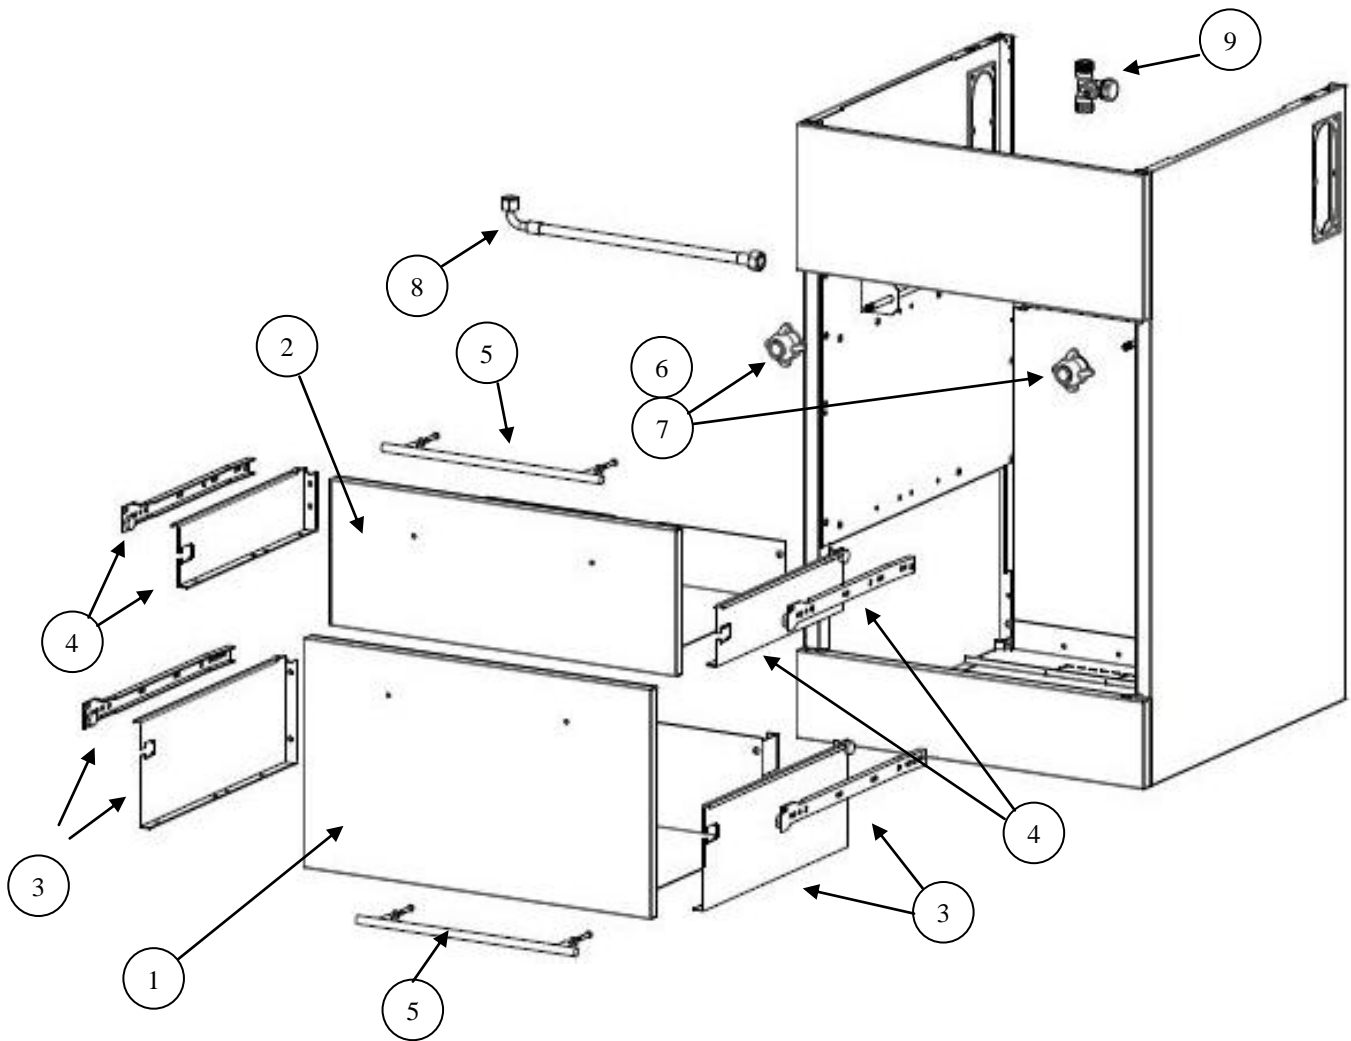

Description: **ROBINHOOD SUPERTUB DLB DRW SLIM**
Model Number: **ST7001SLIMA**

Model pictured: **ST7001SLIMA**

Exploded Tub Assembly

Exploded Tub Assembly Cont

		Part number
Item	Description	ST 7001SLIMA
1	Waste grill screw	752230
2	Waste grill	752214
3	Overflow O ring	752220
4	Overflow screw (1 off)	999074
5	Waste seal	752209
6	Waste body	752205
7	Overflow hose clip	752229
8	Washing machine waste hose 290mm	752225
9	Washing machine waste inlet	752201
10	Overflow hose	752215
11	Overflow body	752219
12	Waste elbow	752204
13	U bend complete kit	75220345
14	Waste T piece	752203
15	Washing machine waste hose clip (1 off)	752228
16	Waste inlet blanking cover	752202
17	Screw (1 off)	999054

Exploded Chassis Assembly

		Part number
Item	Description	ST 7001SLIMA
1	Bottom drawer complete (less handle)	751062
2	Top drawer complete (less handle)	751064
3	Bottom drawer side/runner set (left & right hand) (2 x sides & 2 x runners)	Supplied with Item 1
4	Top drawer side/runner set (left & right hand) (2 x sides & 2 x runners)	Supplied with Item 2
5	Handle complete including screws and washers (1 off)	751010
6	Knob hot (red)	750909RD
7	Knob cold (blue)	750909BU
8	Flexible hose	751141
9	Three way ball valve complete (1 off)	751132
N/S	Non return valve	751154

N/S = Not shown

Exploded Tap Assembly

Item	Description	Part number
		ST7001SLIMA
1	Tap complete including hoses and fittings	751193
2	Tap Seal Washer	751193OR
3	Flexible hose hot (red)	751193HT
4	Flexible hose cold (blue)	751193CD
5	Cartridge only - Not Shown	751193C