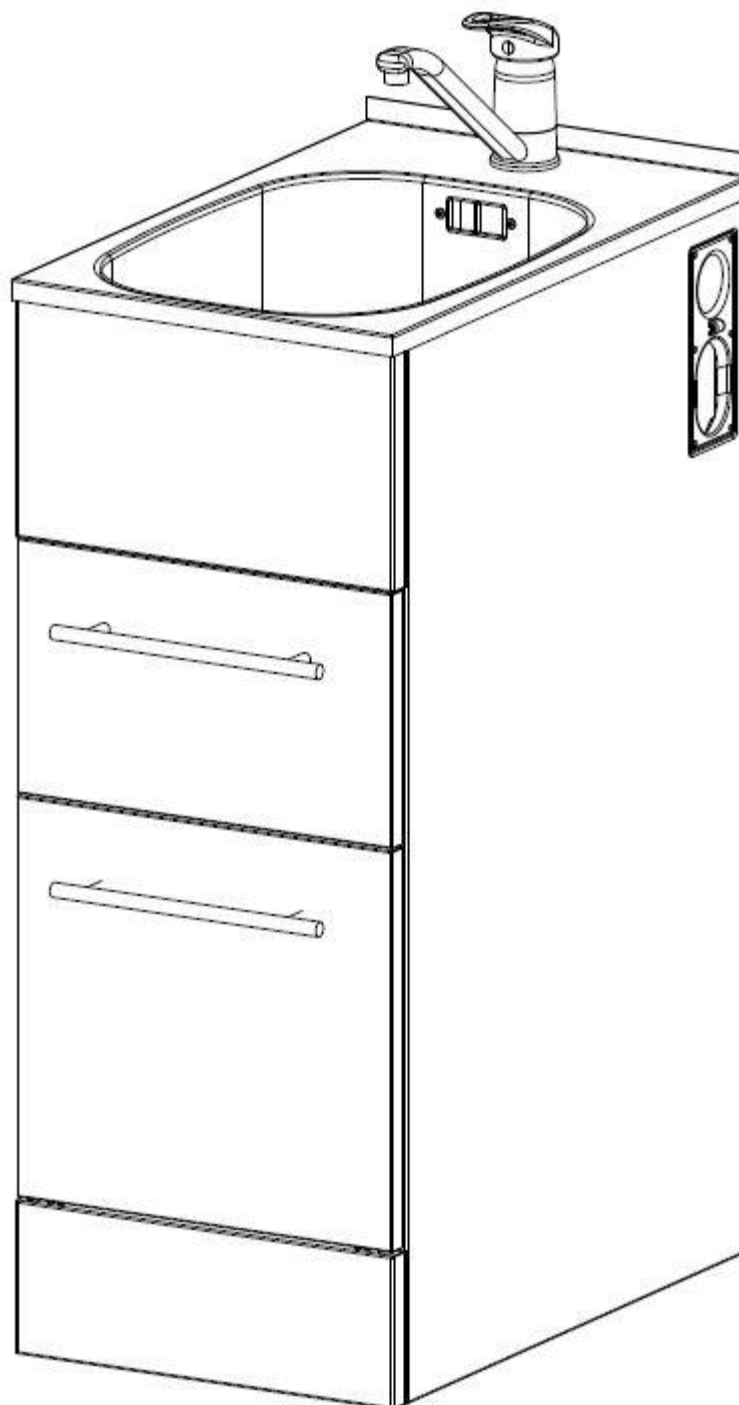

Description: **ROBINHOOD SUPERTUB DLB DRW SLIM**
Model Number: **ST7001SLIMA**

Model pictured: **ST7001SLIMA**

Exploded Tub Assembly

Exploded Tub Assembly Cont

		Part number
Item	Description	ST 7001SLIMA
1	Waste grill screw	752230
2	Waste grill	752214
3	Overflow O ring	752220
4	Overflow screw (1 off)	999074
5	Waste seal	752209
6	Waste body	752205
7	Overflow hose clip	752229
8	Washing machine waste hose 290mm	752225
9	Washing machine waste inlet	752201
10	Overflow hose	752215
11	Overflow body	752219
12	Waste elbow	752204
13	U bend complete kit	75220345
14	Waste T piece	752203
15	Washing machine waste hose clip (1 off)	752228
16	Waste inlet blanking cover	752202
17	Screw (1 off)	999054

Exploded Chassis Assembly

		Part number
Item	Description	ST 7001SLIMA
1	Bottom drawer complete (less handle)	751062
2	Top drawer complete (less handle)	751064
3	Bottom drawer side/runner set (left & right hand) (2 x sides & 2 x runners)	Supplied with Item 1
4	Top drawer side/runner set (left & right hand) (2 x sides & 2 x runners)	Supplied with Item 2
5	Handle complete including screws and washers (1 off)	751010
6	Knob hot (red)	750909RD
7	Knob cold (blue)	750909BU
8	Flexible hose	751141
9	Three way ball valve complete (1 off)	751132
N/S	Non return valve	751154

N/S = Not shown

Exploded Tap Assembly

Item	Description	Part number
		ST7001SLIMA
1	Tap complete including hoses and fittings	751193
2	Tap Seal Washer	751193OR
3	Flexible hose hot (red)	751193HT
4	Flexible hose cold (blue)	751193CD
5	Cartridge only - Not Shown	751193C