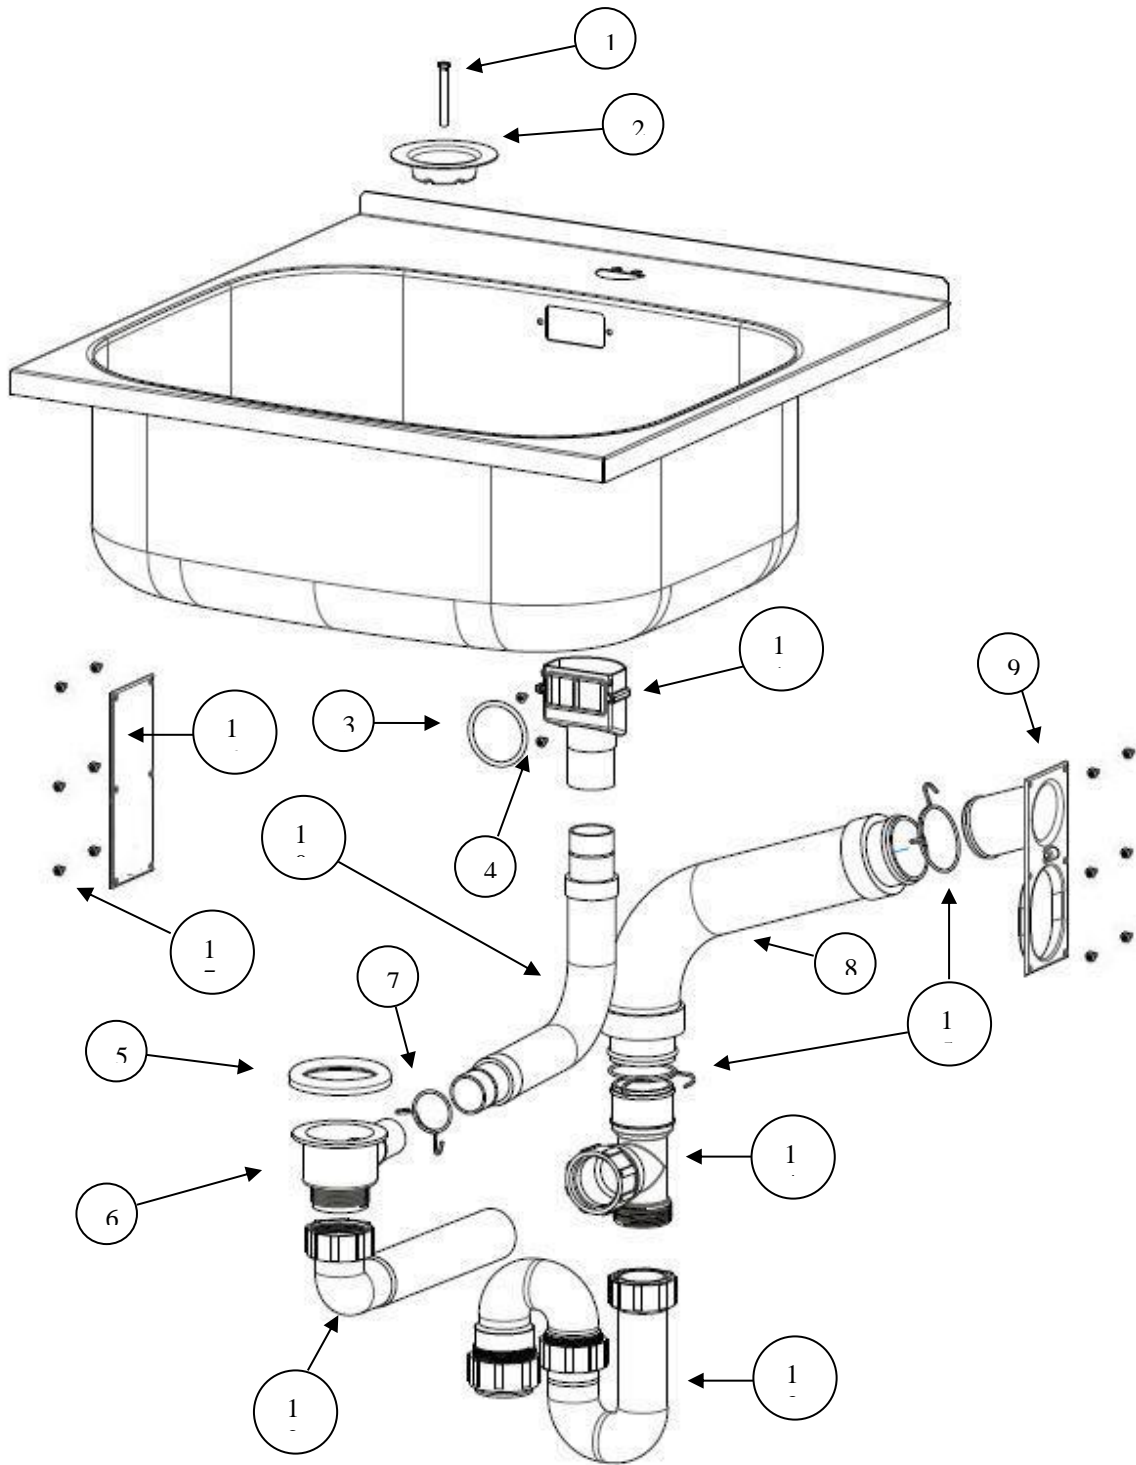

Description: **ROBINHOOD SUPERTUB DLB DRW**
Model Number: **ST7001**

Model pictured: **ST7001**

Exploded Tub Assembly

Exploded Tub Assembly Cont

		Part number
Item	Description	ST 7001
1	Waste grill screw	752230
2	Waste grill	752214SS
3	Overflow O ring	752220
4	Overflow screw (1 off)	999074
5	Waste seal	752209
6	Waste body	752205
7	Overflow hose clip	752229
8	Washing machine waste hose	752224
9	Washing machine waste inlet	752201
10	Overflow hose	752215
11	Overflow body	752219
12	Waste elbow	752204
13	U bend complete kit	75220345
14	Waste T piece	752203
15	Washing machine waste hose clip (1 off)	752228
16	Waste inlet blanking cover	752202
17	Screw (1 off)	999054

Exploded Chassis Assembly

Item	Description	Part number
1	Bottom drawer complete (less handle)	751066
2	Top drawer complete (less handle)	751067
3	Bottom drawer side/runner set (left & right hand) (2 x sides & 2 x runners)	Supplied with item 1
4	Top drawer side/runner set (left & right hand) (2 x sides & 2 x runners)	Supplied with item 2
5	Handle complete including screws and washers (1 off)	751048
6	Knob hot (red)	750909RD
7	Knob cold (blue)	750909BU
8	Flexible hose	751141
9	Three way ball valve complete (1 off) Hot	752235HT
N/S	Three way ball valve complete (1 off) Cold	752235CD
N/S	Non return valve Hot	Part of item 9
N/S	Handle screws M4 x 25 Pan Pozi	999073
N/S	Handle washer M4 x 11 flat	999010
N/S	Three way ball valve extension rod (single)	751019

N/S = Not shown

Exploded Tap Assembly

Item	Description	Part number
		ST7001
1	Tap complete including hoses and fittings	751140
2	Ceramic disc cartridge	751140C
3	Aerator O ring	Part not available
4	Aerator cartridge	Part not available
5	Aerator screw end	Part not available
6	Tap Washer Seal	751140OR
7	Flexible hose hot (red)	751140HT
8	Flexible hose cold (blue)	751140CD
9	Optional 65mm pole handle	751140XT