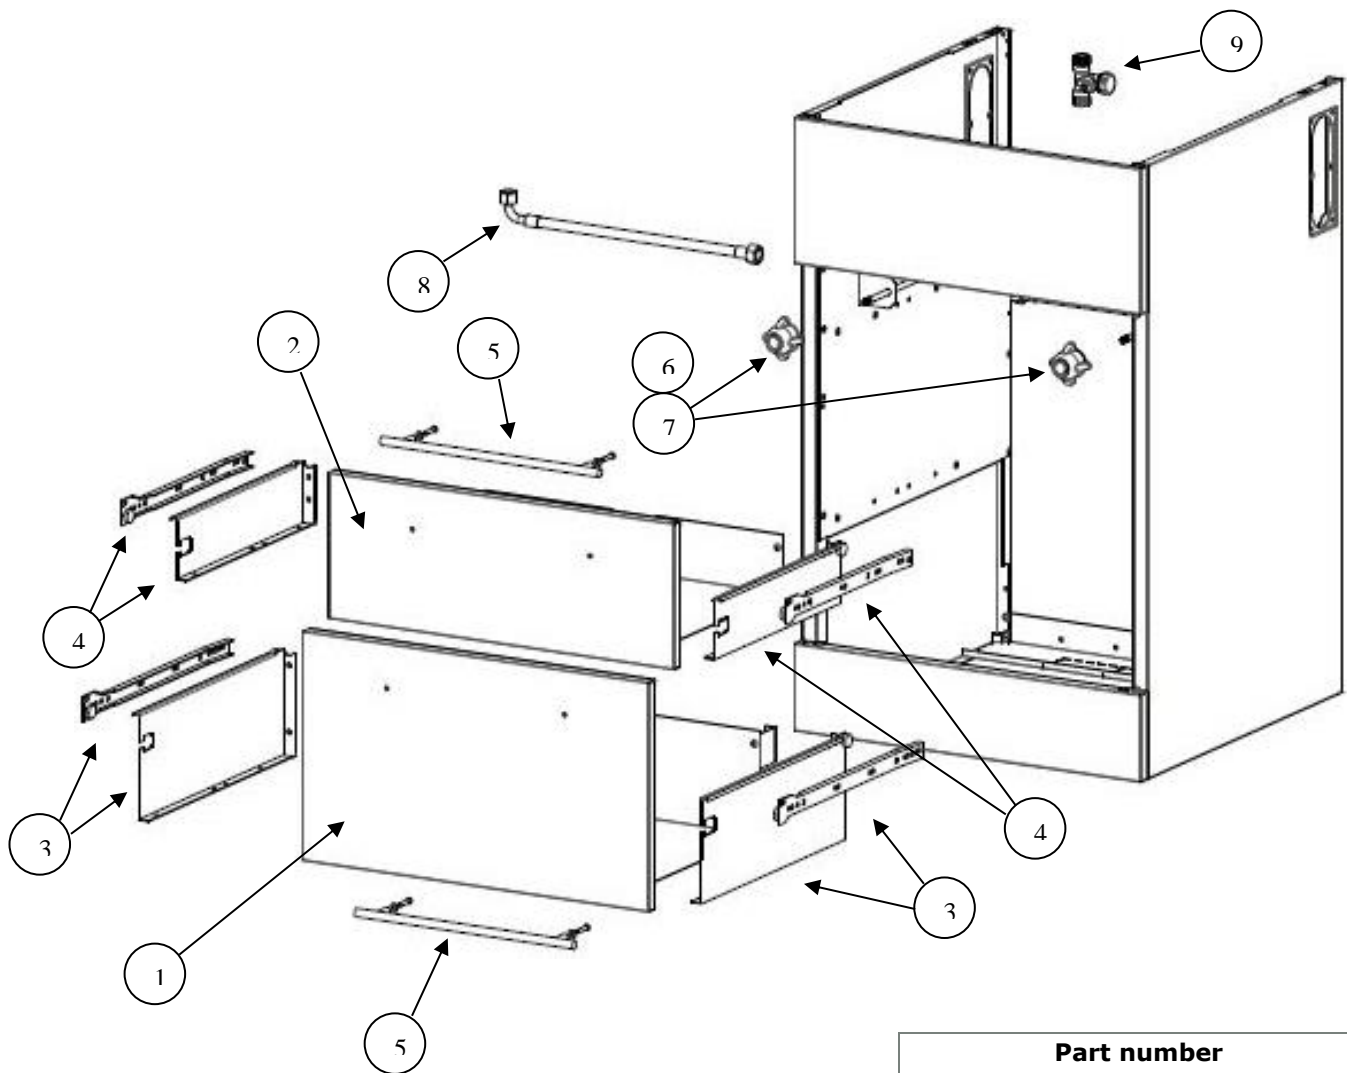

Description: **ROBINHOOD SUPERTUB DLB DRW**
Model Number: **ST7001**

Model pictured: **ST7001**

Exploded Tub Assembly

Exploded Tub Assembly Cont

		Part number
Item	Description	ST 7001
1	Waste grill screw	752230
2	Waste grill	752214SS
3	Overflow O ring	752220
4	Overflow screw (1 off)	999074
5	Waste seal	752209
6	Waste body	752205
7	Overflow hose clip	752229
8	Washing machine waste hose	752224
9	Washing machine waste inlet	752201
10	Overflow hose	752215
11	Overflow body	752219
12	Waste elbow	752204
13	U bend complete kit	75220345
14	Waste T piece	752203
15	Washing machine waste hose clip (1 off)	752228
16	Waste inlet blanking cover	752202
17	Screw (1 off)	999054

Exploded Chassis Assembly

Item	Description	Part number
1	Bottom drawer complete (less handle)	751066
2	Top drawer complete (less handle)	751067
3	Bottom drawer side/runner set (left & right hand) (2 x sides & 2 x runners)	Supplied with item 1
4	Top drawer side/runner set (left & right hand) (2 x sides & 2 x runners)	Supplied with item 2
5	Handle complete including screws and washers (1 off)	751048
6	Knob hot (red)	750909RD
7	Knob cold (blue)	750909BU
8	Flexible hose	751141
9	Three way ball valve complete (1 off) Hot	752235HT
N/S	Three way ball valve complete (1 off) Cold	752235CD
N/S	Non return valve Hot	Part of item 9
N/S	Handle screws M4 x 25 Pan Pozi	999073
N/S	Handle washer M4 x 11 flat	999010
N/S	Three way ball valve extension rod (single)	751019

N/S = Not shown

Exploded Tap Assembly

Item	Description	Part number
		ST7001
1	Tap complete including hoses and fittings	751140
2	Ceramic disc cartridge	751140C
3	Aerator O ring	Part not available
4	Aerator cartridge	Part not available
5	Aerator screw end	Part not available
6	Tap Washer Seal	751140OR
7	Flexible hose hot (red)	751140HT
8	Flexible hose cold (blue)	751140CD
9	Optional 65mm pole handle	751140XT