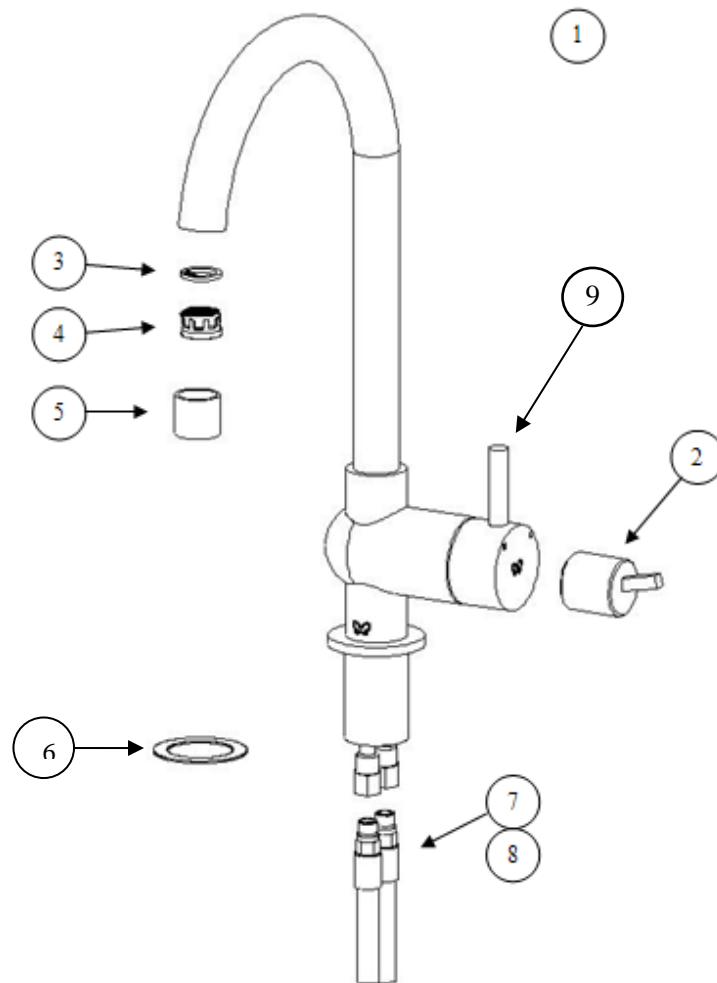

Description: **ROBINHOOD SUPERTUB DLB DRW**
Model Number: **ST7001**

Model pictured: **ST7001**

Exploded Tub Assembly

Exploded Tub Assembly Cont

		Part number
Item	Description	ST 7001
1	Waste grill screw	752230
2	Waste grill	752214SS
3	Overflow O ring	752220
4	Overflow screw (1 off)	999074
5	Waste seal	752209
6	Waste body	752205
7	Overflow hose clip	752229
8	Washing machine waste hose	752224
9	Washing machine waste inlet	752201
10	Overflow hose	752215
11	Overflow body	752219
12	Waste elbow	752204
13	U bend complete kit	75220345
14	Waste T piece	752203
15	Washing machine waste hose clip (1 off)	752228
16	Waste inlet blanking cover	752202
17	Screw (1 off)	999054

Exploded Chassis Assembly

Item	Description	Part number
1	Bottom drawer complete (less handle)	751066
2	Top drawer complete (less handle)	751067
3	Bottom drawer side/runner set (left & right hand) (2 x sides & 2 x runners)	Supplied with item 1
4	Top drawer side/runner set (left & right hand) (2 x sides & 2 x runners)	Supplied with item 2
5	Handle complete including screws and washers (1 off)	751048
6	Knob hot (red)	750909RD
7	Knob cold (blue)	750909BU
8	Flexible hose	751141
9	Three way ball valve complete (1 off) Hot	752235HT
N/S	Three way ball valve complete (1 off) Cold	752235CD
N/S	Non return valve Hot	Part of item 9
N/S	Handle screws M4 x 25 Pan Pozi	999073
N/S	Handle washer M4 x 11 flat	999010
N/S	Three way ball valve extension rod (single)	751019

N/S = Not shown

Exploded Tap Assembly

Item	Description	Part number
		ST7001
1	Tap complete including hoses and fittings	751140
2	Ceramic disc cartridge	751140C
3	Aerator O ring	Part not available
4	Aerator cartridge	Part not available
5	Aerator screw end	Part not available
6	Tap Washer Seal	751140OR
7	Flexible hose hot (red)	751140HT
8	Flexible hose cold (blue)	751140CD
9	Optional 65mm pole handle	751140XT