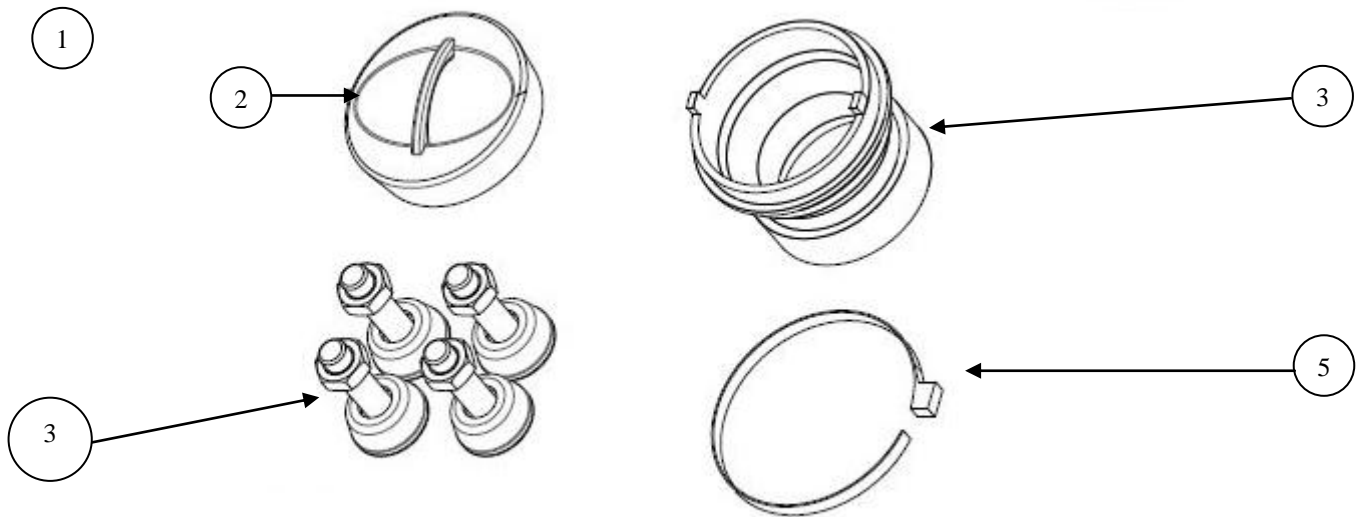

Description: **ROBINHOOD SUPERTUB**
Model Number: **STCL1**

Model pictured: **STCL1**

Exploded Tub Assembly

| Item | Description | Part number |
|-----------|------------------------------|--------------------------------|
| 1 | Waste grill screw | 999140 |
| 2 | Waste grill | 750633 SS |
| 3 | Waste seal | 752218 |
| 4 | Waste body 50mm Single inlet | 752217 |
| 5 | Hose clip (1 off) | 752228 |
| 6 | Washing machine waste hose | 750693 |
| 7 | Lock tub | 750781 |
| 8 | Top mount stay | 750780 |
| 9 | Cable tie | Available from Hardware Stores |
| 10 | Grommet cap | 750782 |

Exploded Chassis Assembly

| Item | Description | Part number |
|------|------------------------------------------------------|-------------|
| | | STCL1 |
| 1 | Door assembly kit includes handle and magnetic catch | 752050 |
| 2 | Door handle (included in kit 752050) | Part of kit |
| 3 | Magnetic catch and rivet (included in kit 752050) | Part of kit |
| 4 | Hinge kit (2 hinges & 4 screws) | 752054 |

Installation Kit

| Item | Description | Part number |
|------|-------------------------------------------|--------------------------------|
| | | STCL1 |
| 1 | Installation kit complete (items 2,3 & 4) | 752042 |
| 2 | Plug | 750636 |
| 3 | Adjustable foot assembly (1 off) | 750920 |
| 4 | Waste adaptor (50mm to 40mm dia.) | 750638 |
| 5 | Cable tie | Available from Hardware Stores |