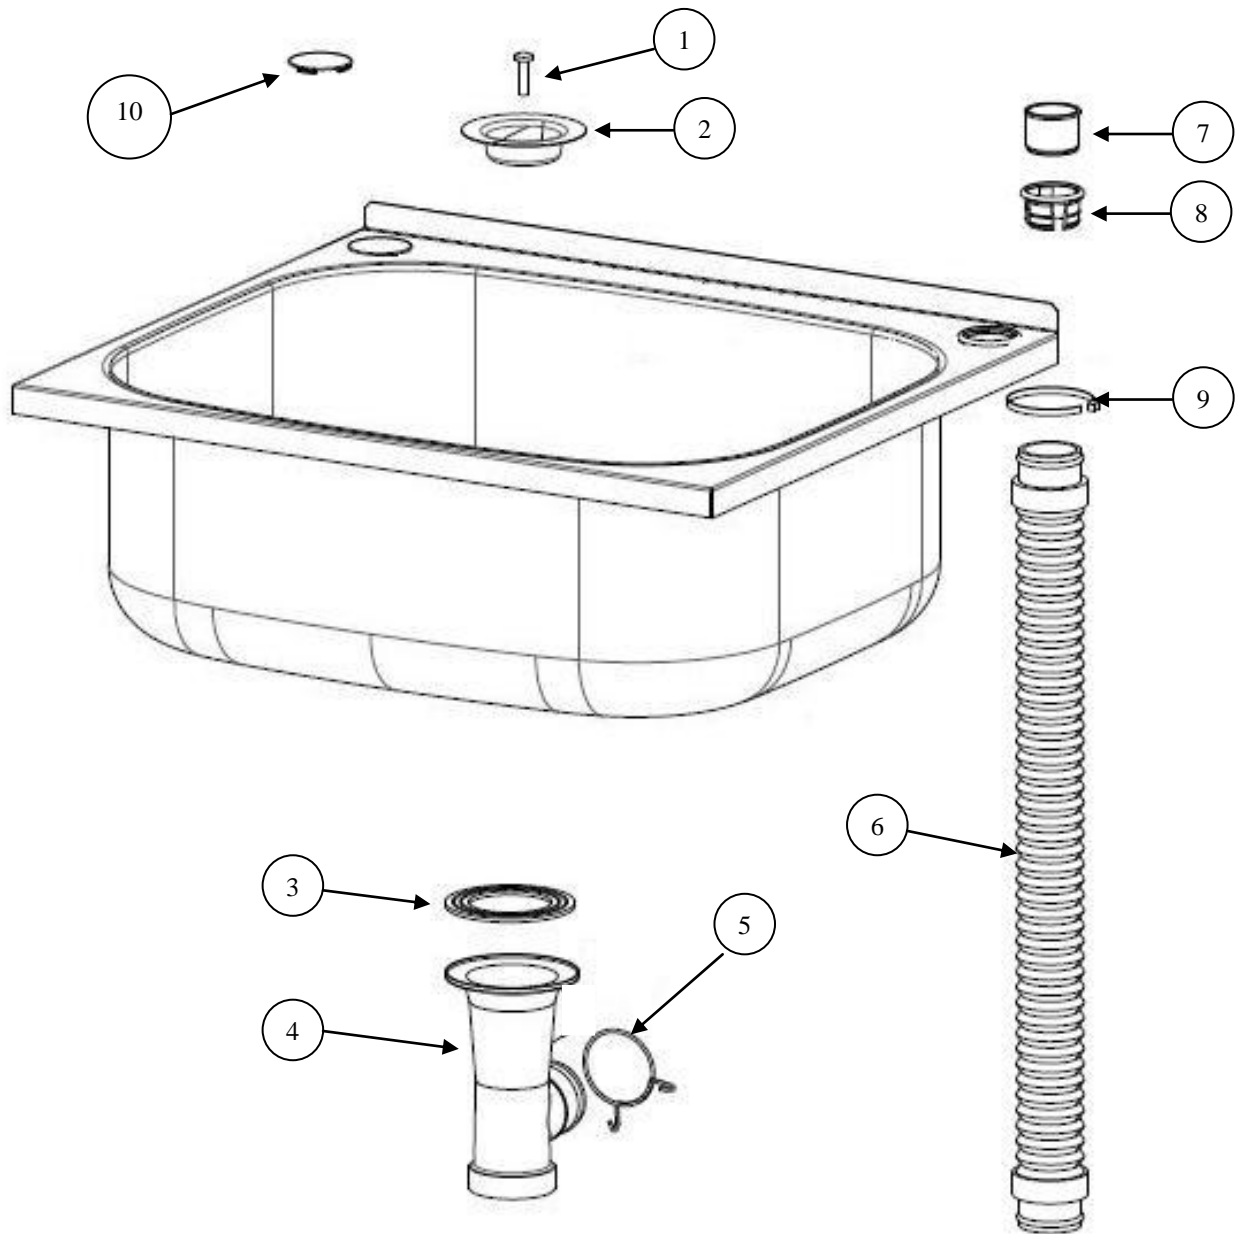

Description: **ROBINHOOD SUPERTUB**
Model Number: **STCL1**

Model pictured: **STCL1**

Exploded Tub Assembly

| Item | Description | Part number |
|-----------|------------------------------|--------------------------------|
| 1 | Waste grill screw | 999140 |
| 2 | Waste grill | 750633 SS |
| 3 | Waste seal | 752218 |
| 4 | Waste body 50mm Single inlet | 752217 |
| 5 | Hose clip (1 off) | 752228 |
| 6 | Washing machine waste hose | 750693 |
| 7 | Lock tub | 750781 |
| 8 | Top mount stay | 750780 |
| 9 | Cable tie | Available from Hardware Stores |
| 10 | Grommet cap | 750782 |

Exploded Chassis Assembly

| Item | Description | Part number |
|------|------------------------------------------------------|-------------|
| | | STCL1 |
| 1 | Door assembly kit includes handle and magnetic catch | 752050 |
| 2 | Door handle (included in kit 752050) | Part of kit |
| 3 | Magnetic catch and rivet (included in kit 752050) | Part of kit |
| 4 | Hinge kit (2 hinges & 4 screws) | 752054 |

Installation Kit

| Item | Description | Part number |
|------|-------------------------------------------|--------------------------------|
| | | STCL1 |
| 1 | Installation kit complete (items 2,3 & 4) | 752042 |
| 2 | Plug | 750636 |
| 3 | Adjustable foot assembly (1 off) | 750920 |
| 4 | Waste adaptor (50mm to 40mm dia.) | 750638 |
| 5 | Cable tie | Available from Hardware Stores |