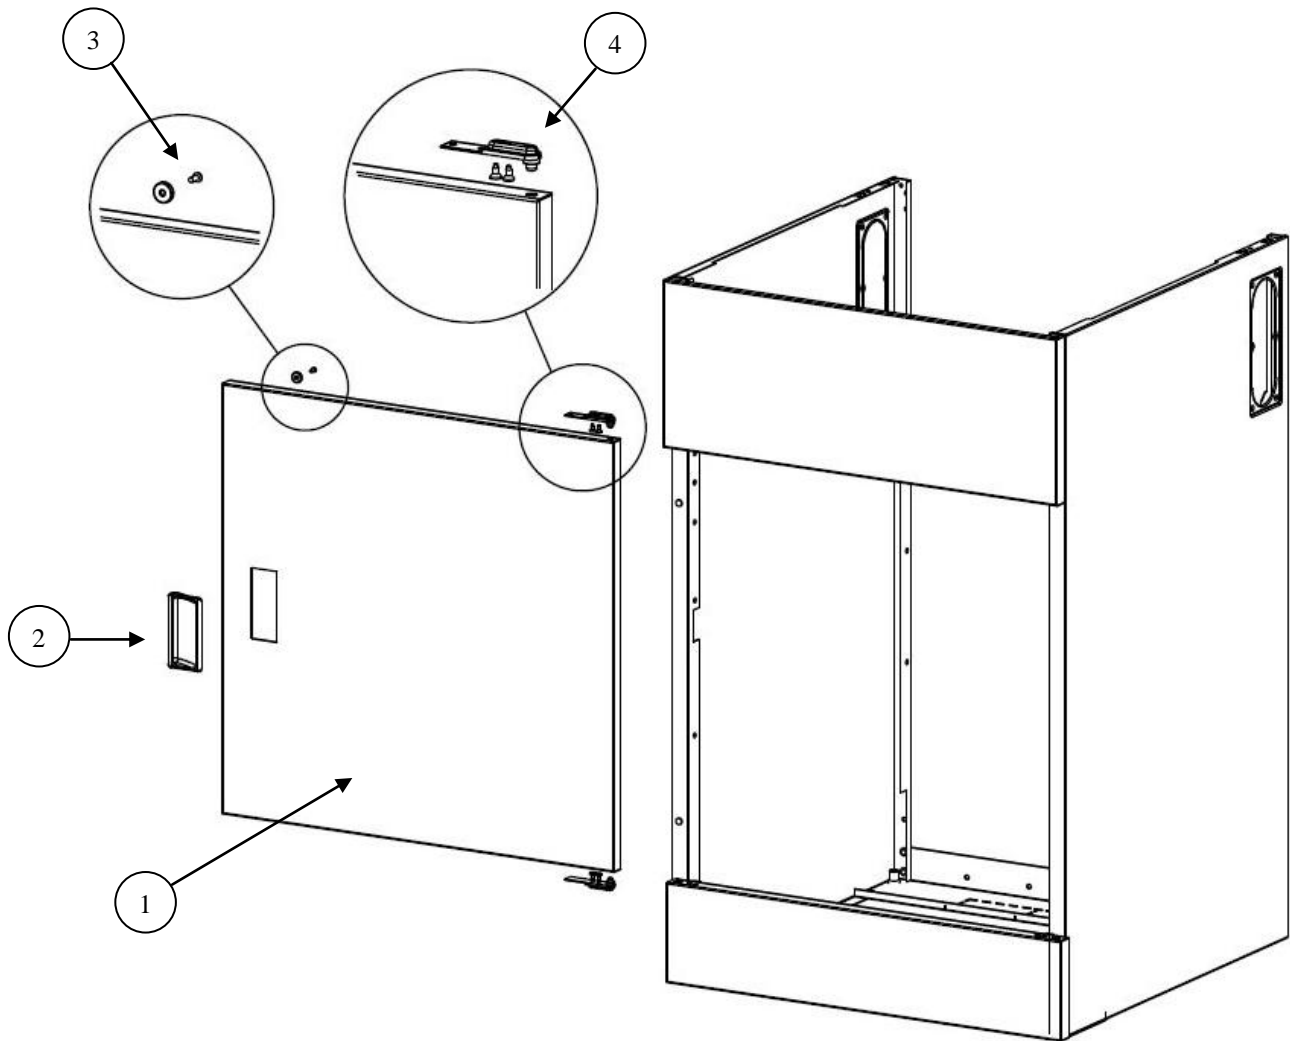

Description: **ROBINHOOD SUPERTUB**
Model Number: **STCL1**

Model pictured: **STCL1**

Exploded Tub Assembly

| Item | Description | Part number |
|-----------|------------------------------|--------------------------------|
| 1 | Waste grill screw | 999140 |
| 2 | Waste grill | 750633 SS |
| 3 | Waste seal | 752218 |
| 4 | Waste body 50mm Single inlet | 752217 |
| 5 | Hose clip (1 off) | 752228 |
| 6 | Washing machine waste hose | 750693 |
| 7 | Lock tub | 750781 |
| 8 | Top mount stay | 750780 |
| 9 | Cable tie | Available from Hardware Stores |
| 10 | Grommet cap | 750782 |

Exploded Chassis Assembly

| Item | Description | Part number |
|------|------------------------------------------------------|-------------|
| | | STCL1 |
| 1 | Door assembly kit includes handle and magnetic catch | 752050 |
| 2 | Door handle (included in kit 752050) | Part of kit |
| 3 | Magnetic catch and rivet (included in kit 752050) | Part of kit |
| 4 | Hinge kit (2 hinges & 4 screws) | 752054 |

Installation Kit

| Item | Description | Part number |
|------|-------------------------------------------|--------------------------------|
| | | STCL1 |
| 1 | Installation kit complete (items 2,3 & 4) | 752042 |
| 2 | Plug | 750636 |
| 3 | Adjustable foot assembly (1 off) | 750920 |
| 4 | Waste adaptor (50mm to 40mm dia.) | 750638 |
| 5 | Cable tie | Available from Hardware Stores |